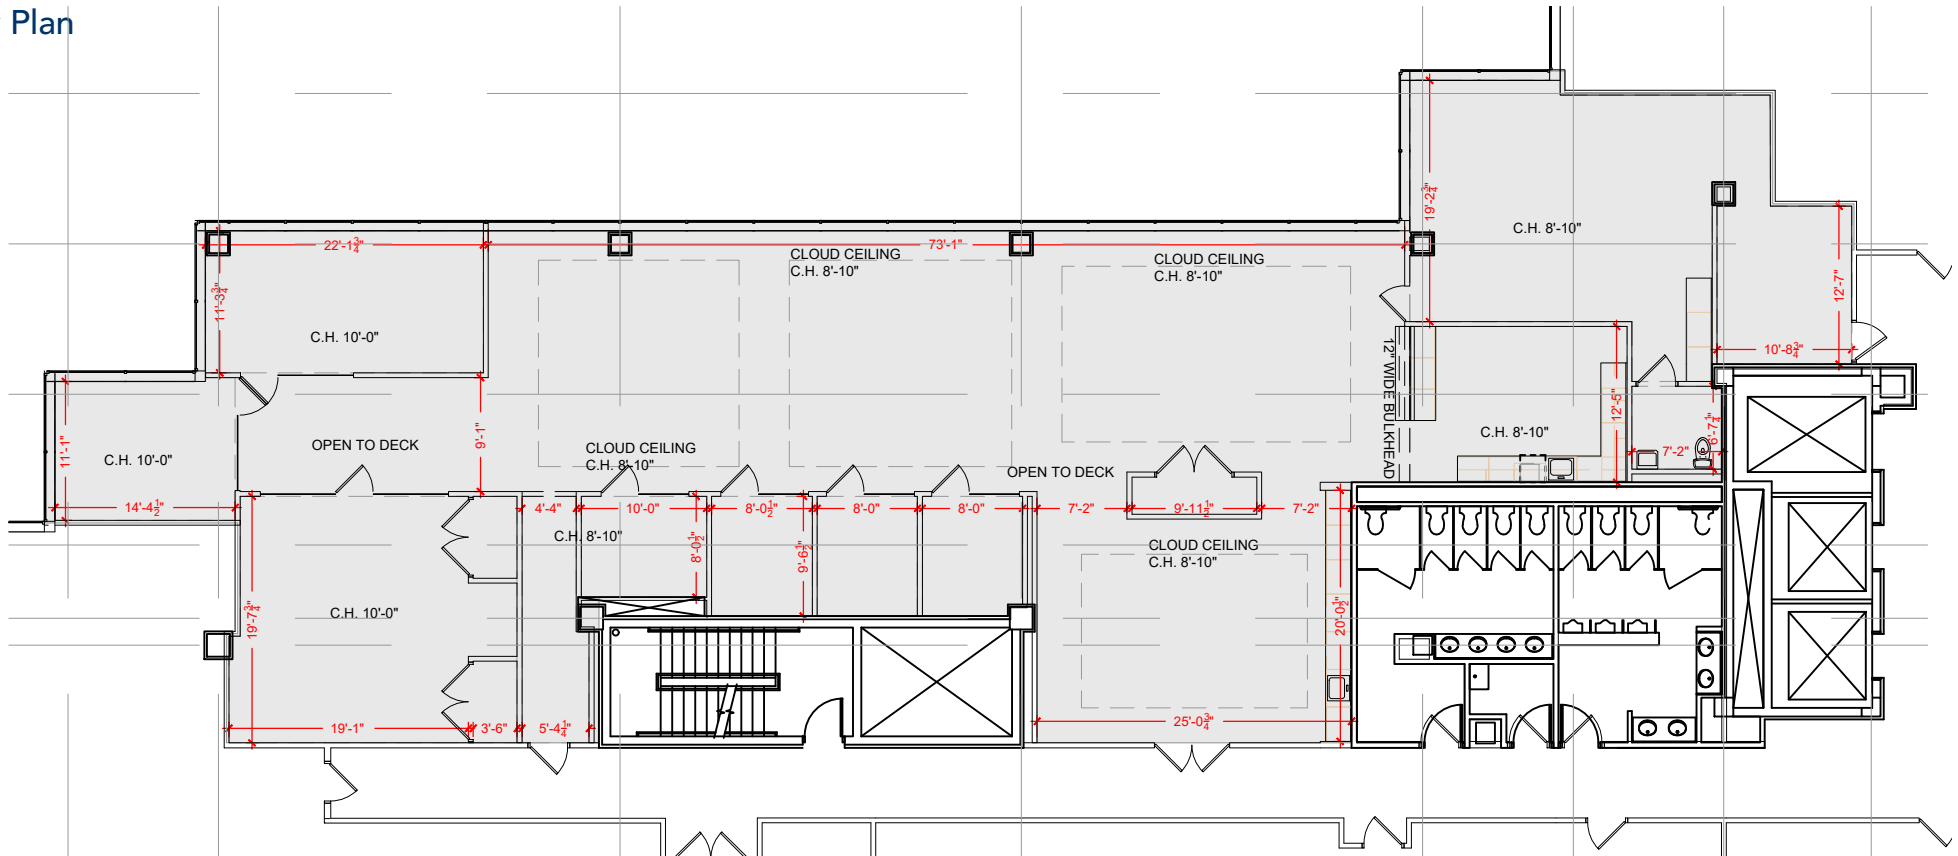

TOTAL SF AVAILABLE - 5,173 RSF(12%)

Key Plan

[Click to access 3D model](#)

Floor Plan