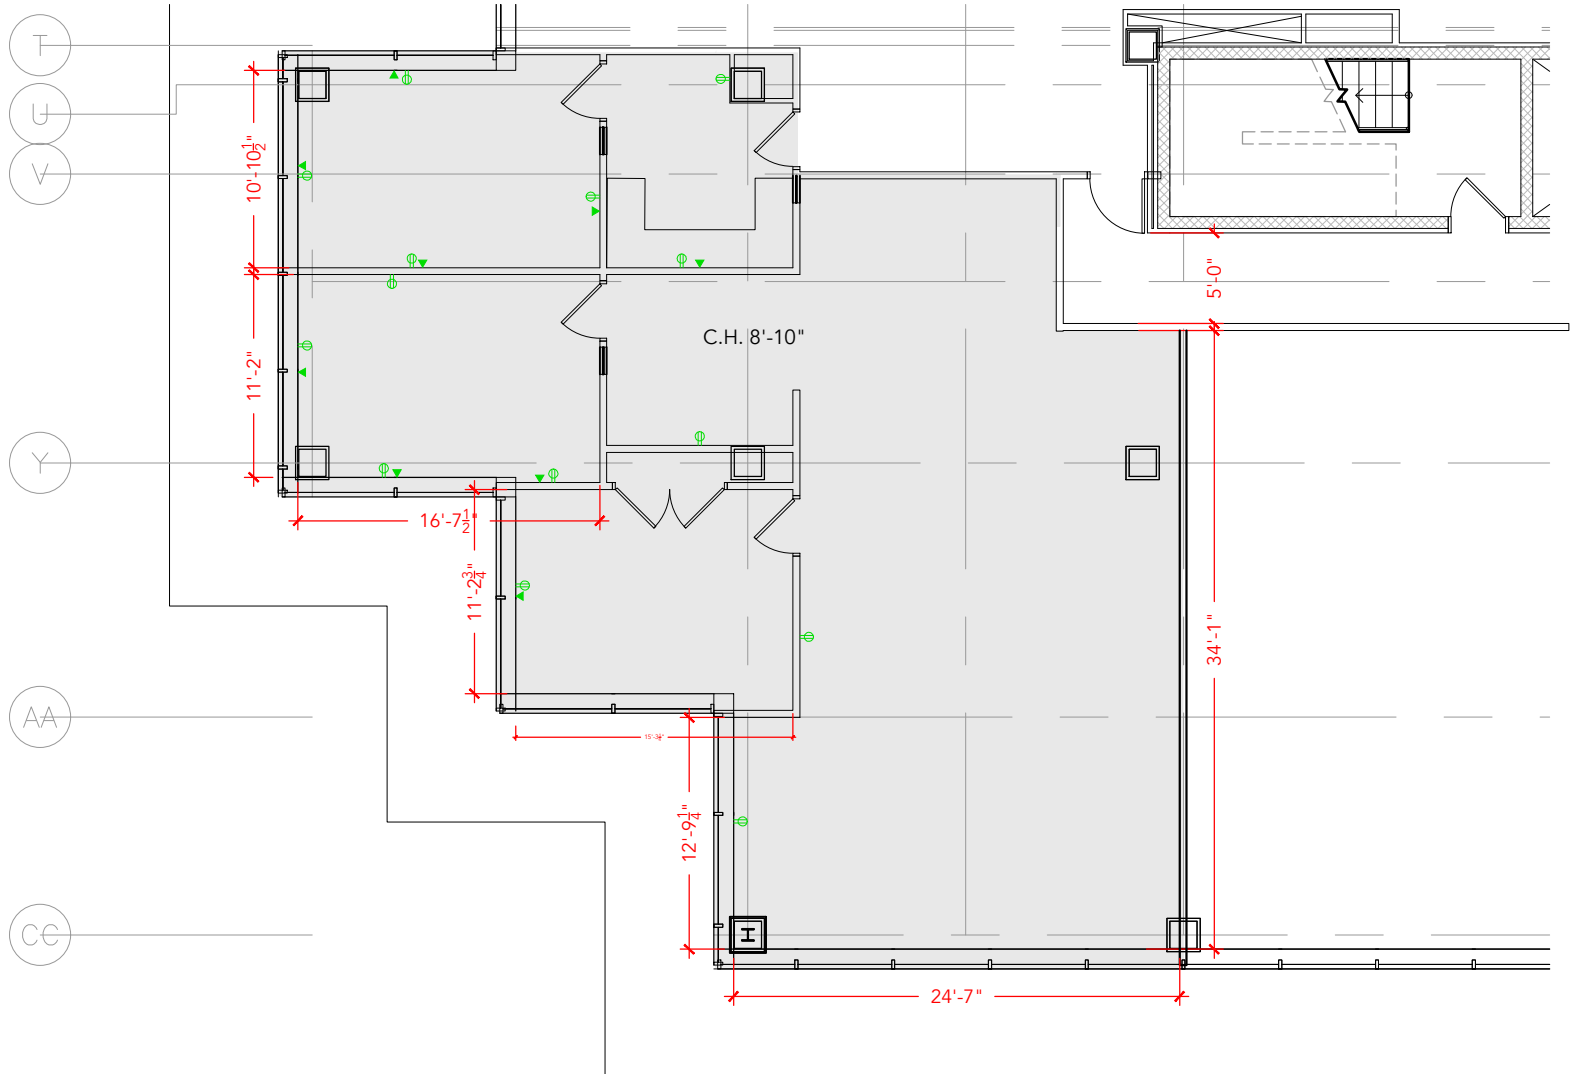

TOTAL SF AVAILABLE - 2,038 RSF(12%)

[Click to access 3D model](#)

Key Plan

Floor Plan