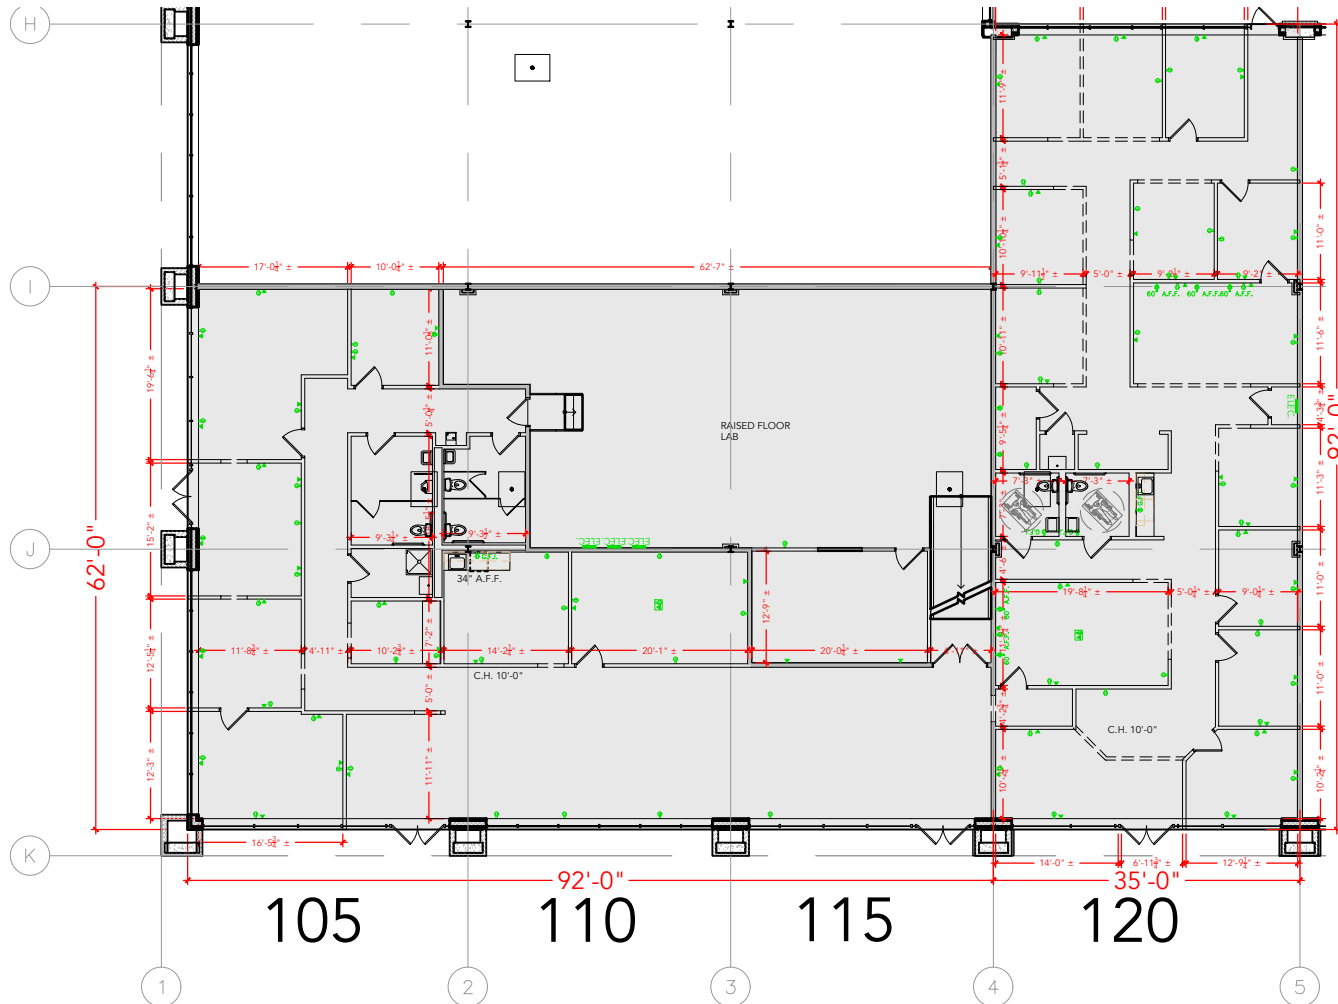

TOTAL SF AVAILABLE - 8,974 RSF

OFFICE - 8,974 RSF

WAREHOUSE - 0,000 SF

INCLUDES % OF METER ROOM

[Click to access 3D model](#)

Key Plan

Floor Plan