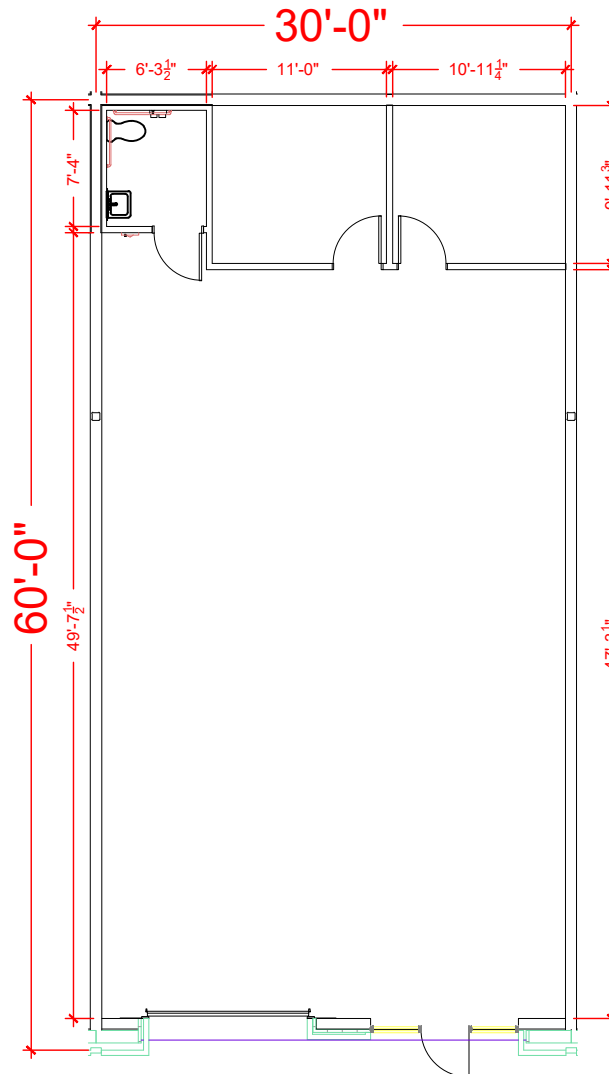

TOTAL SF AVAILABLE - 1,812 RSF

Key Plan

Floor Plan