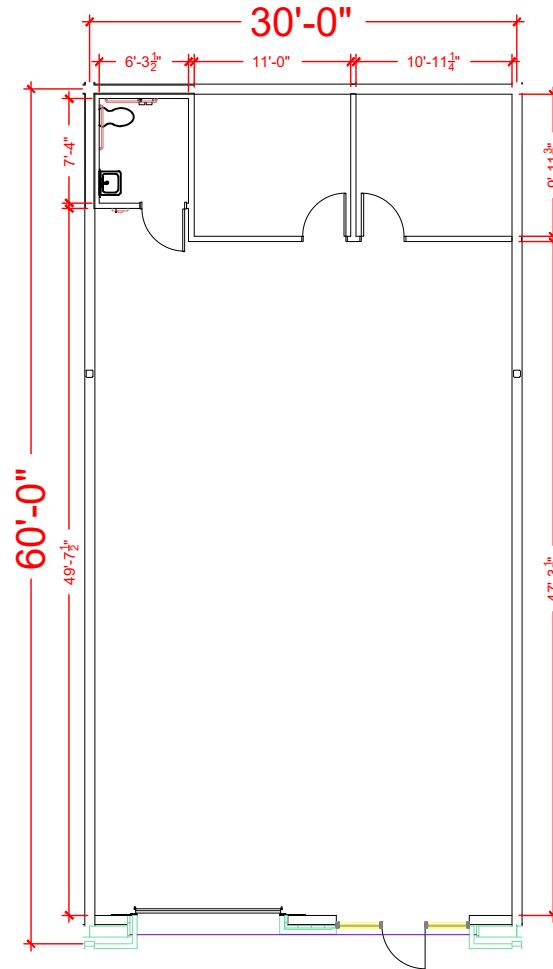

TOTAL SF AVAILABLE - 1,812 RSF

Key Plan

Floor Plan