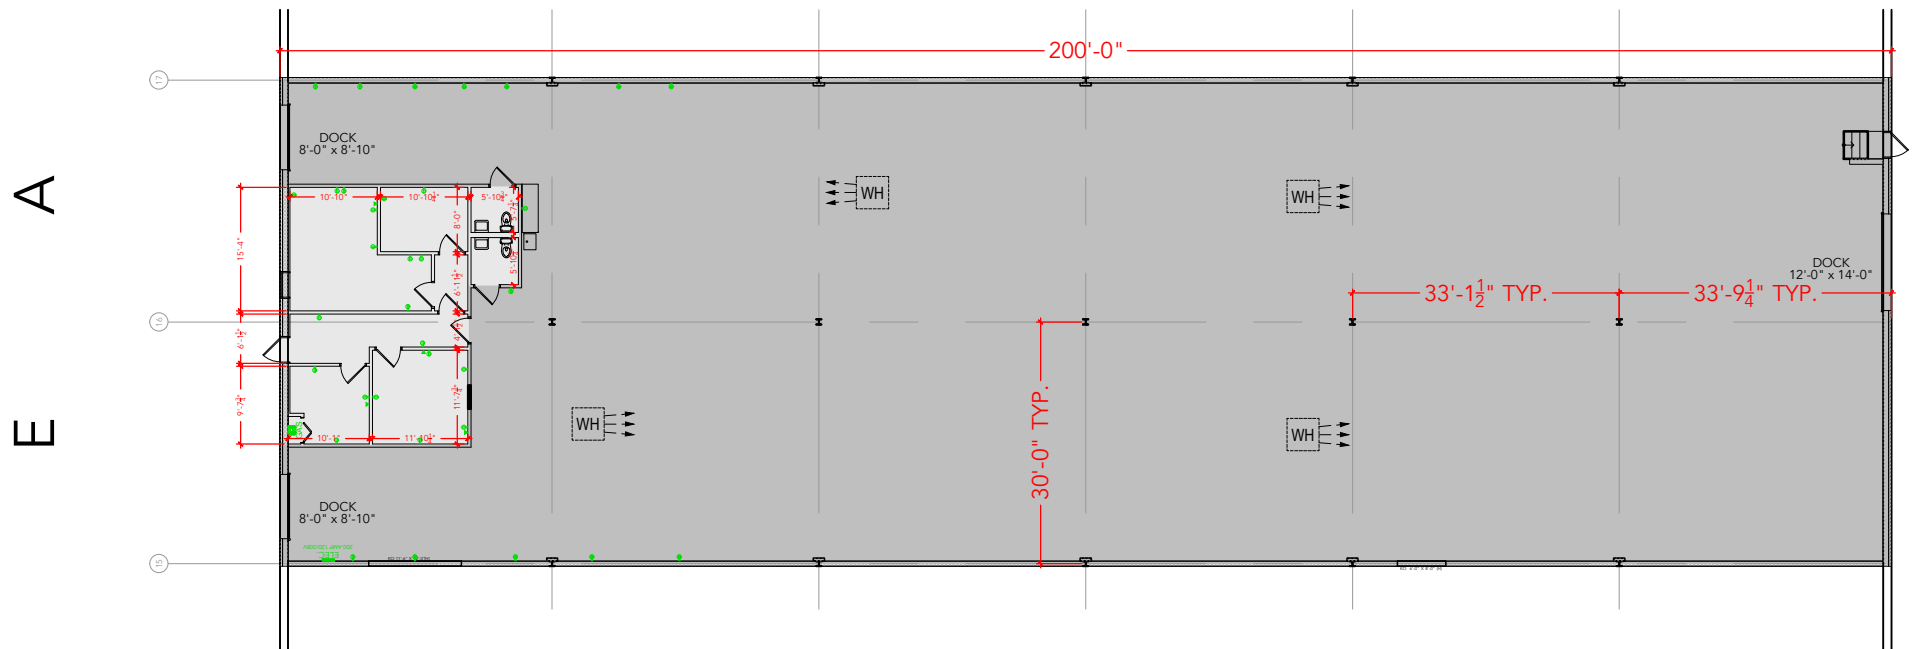

TOTAL SF AVAILABLE - 12,000 SF

OFFICE - 837 SF

WAREHOUSE - 11,163 SF

[Click to access 3D model](#)

Key Plan

Floor Plan