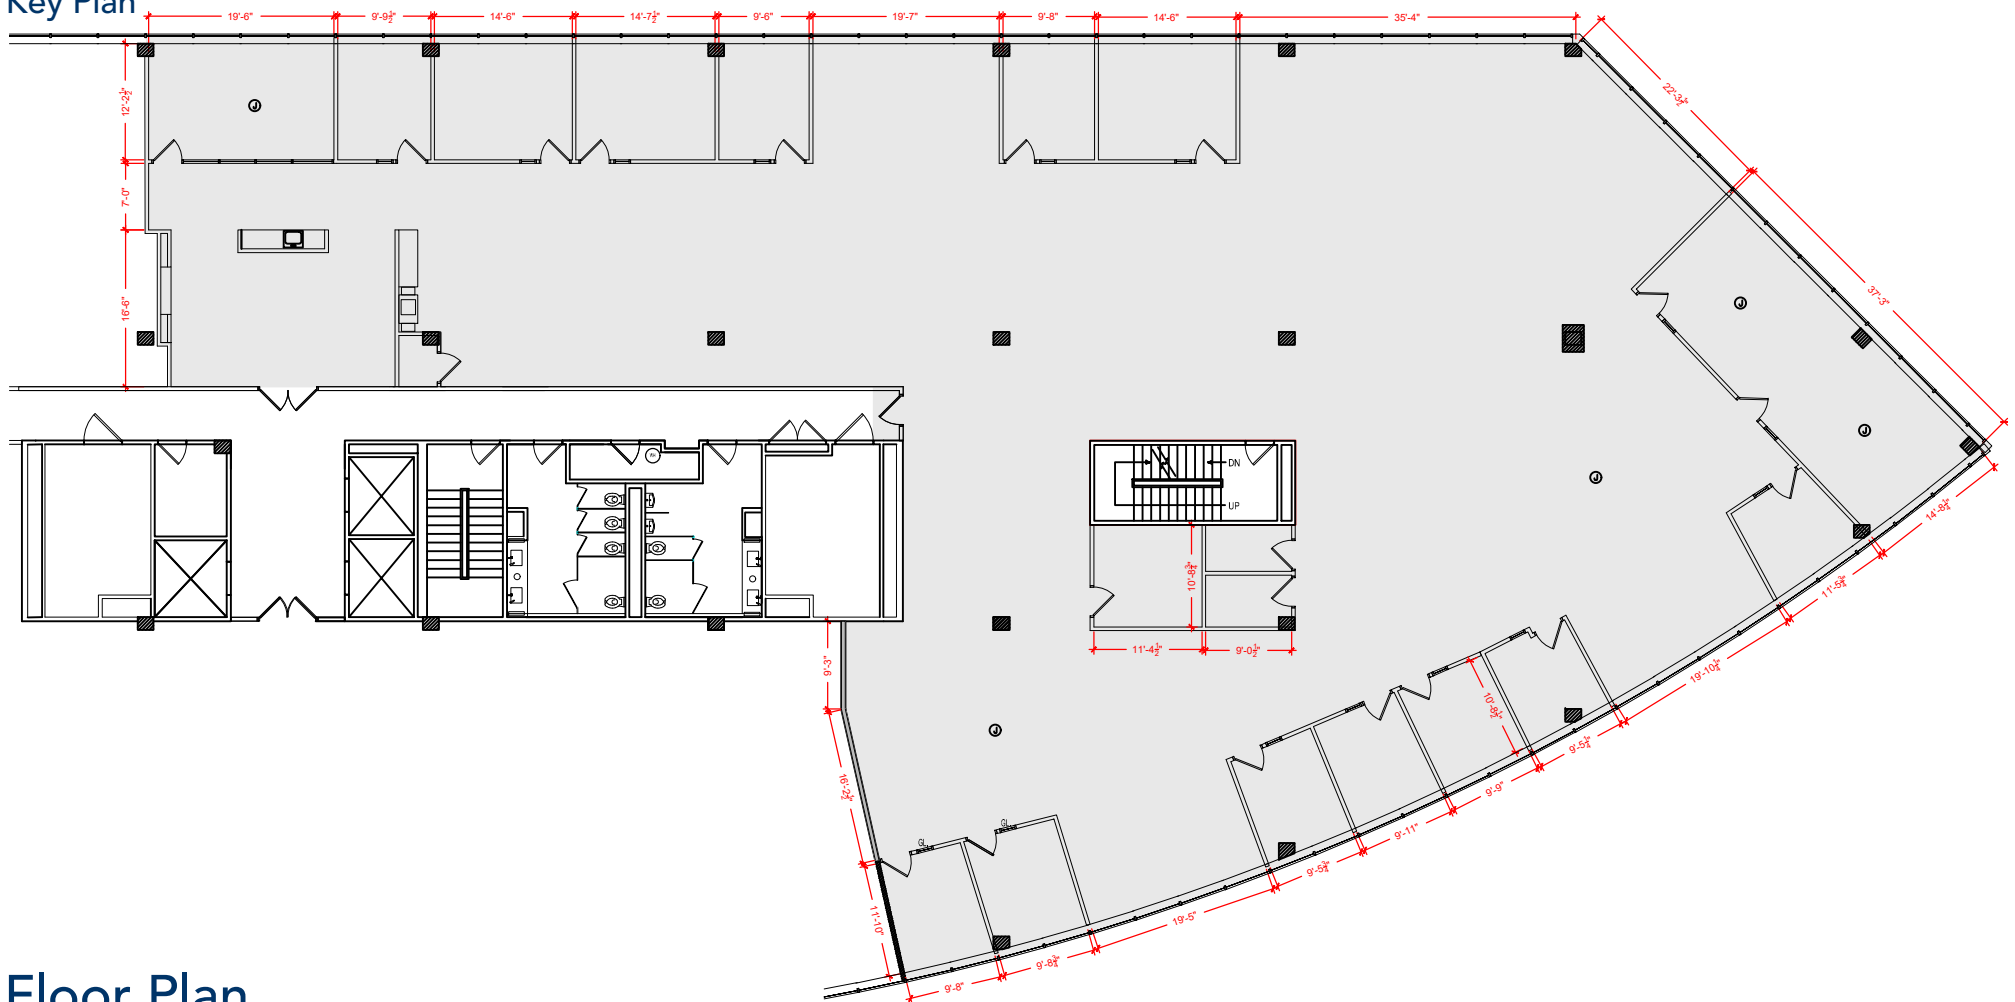

TOTAL SF AVAILABLE - 12,490 RSF (16%)

[Click to access 3D model](#)

Key Plan

Floor Plan