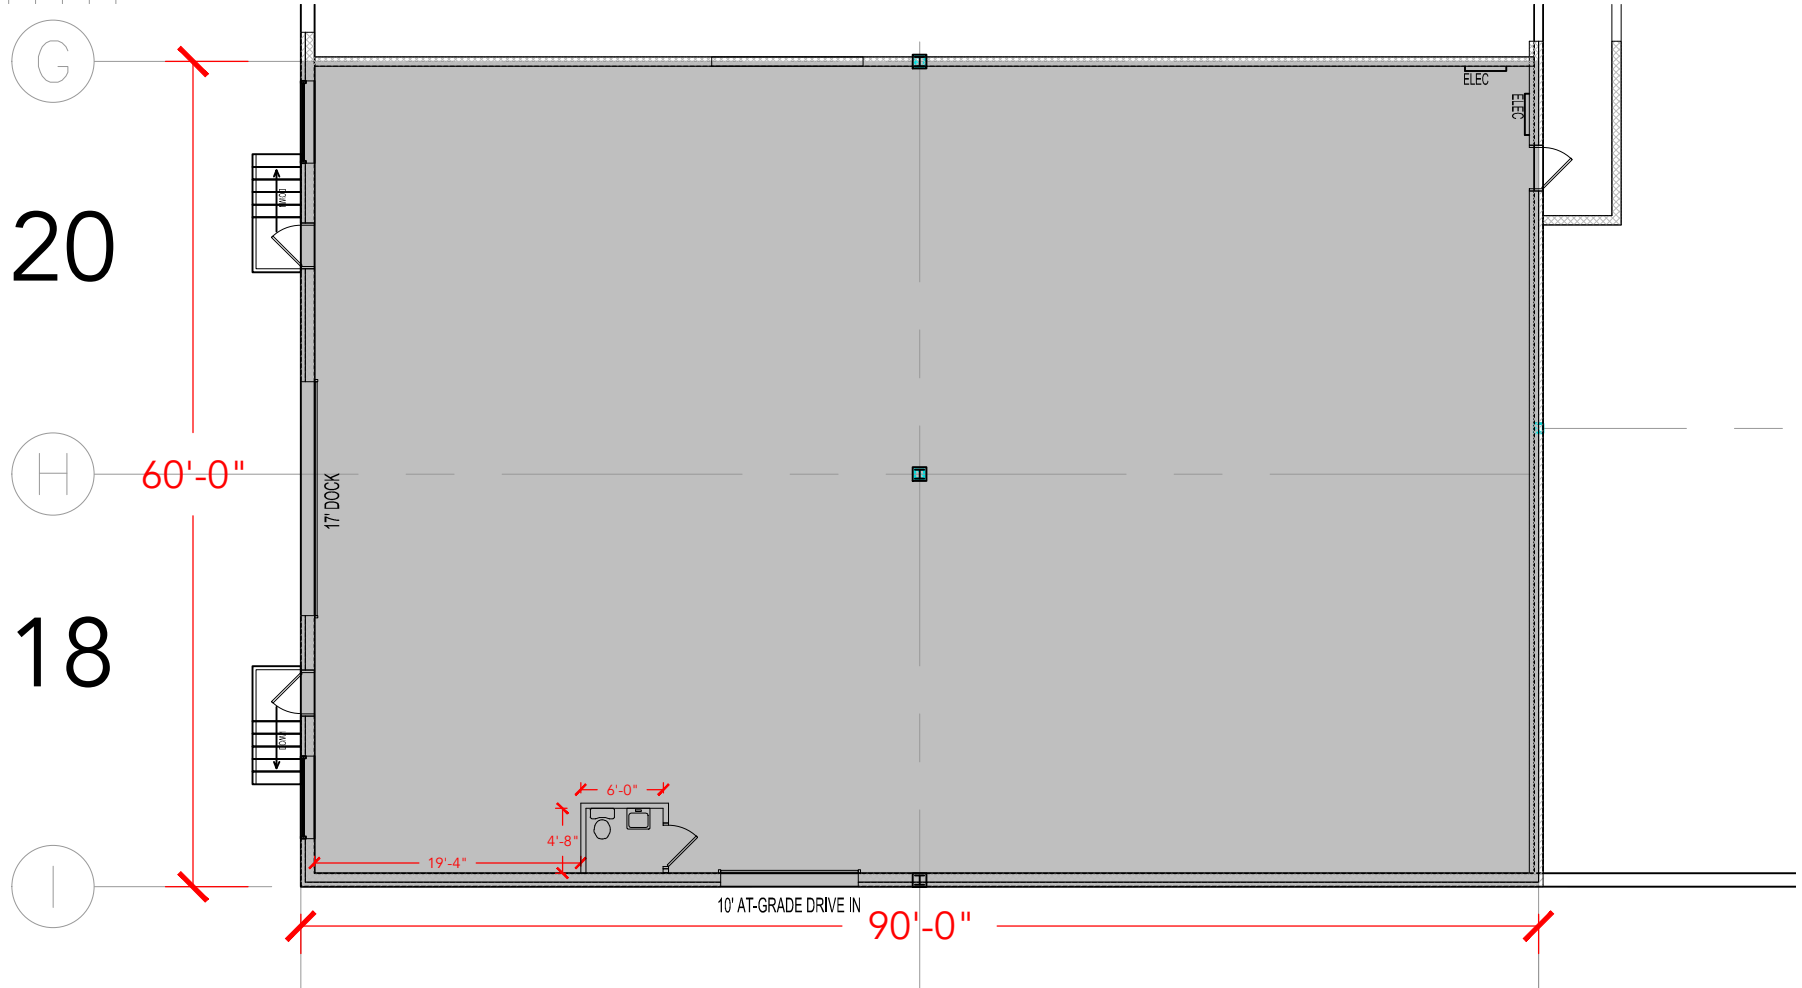

TOTAL SF AVAILABLE - 5,400 SF

OFFICE - 0,000 SF

WAREHOUSE SF - 5,400 SF

[Click to access 3D model](#)

Floor Plan