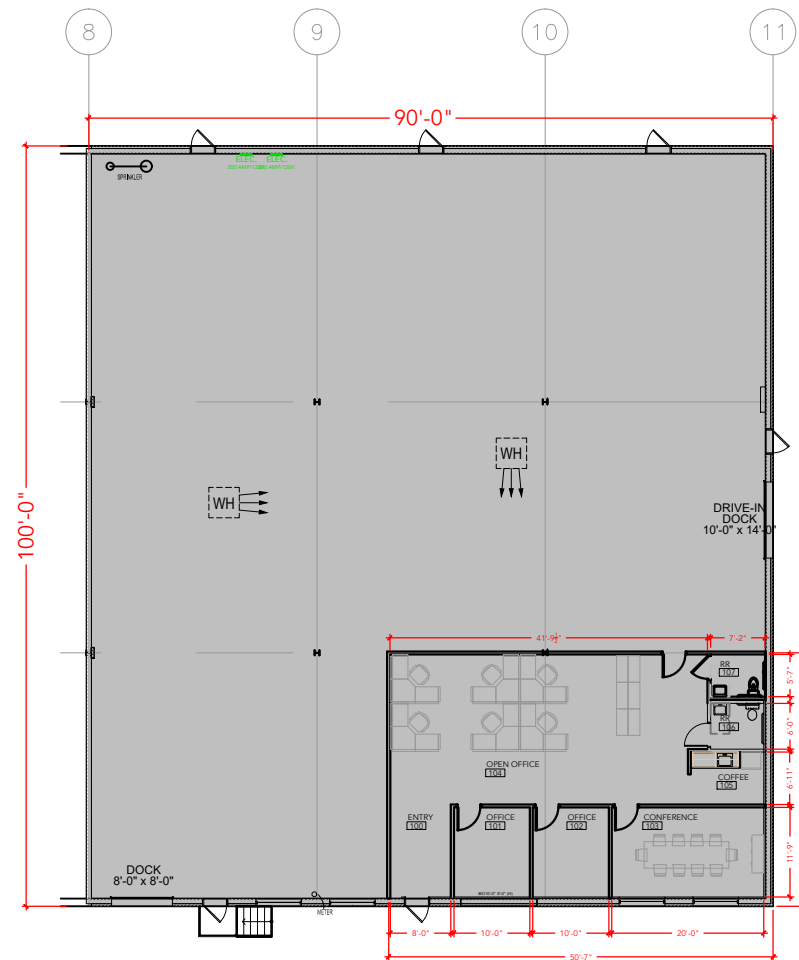

TOTAL SF AVAILABLE - 9,000 SF

OFFICE - 1,200 SF

WAREHOUSE SF - 7,800 SF

[Click to access 3D model](#)

Key Plan

Floor Plan