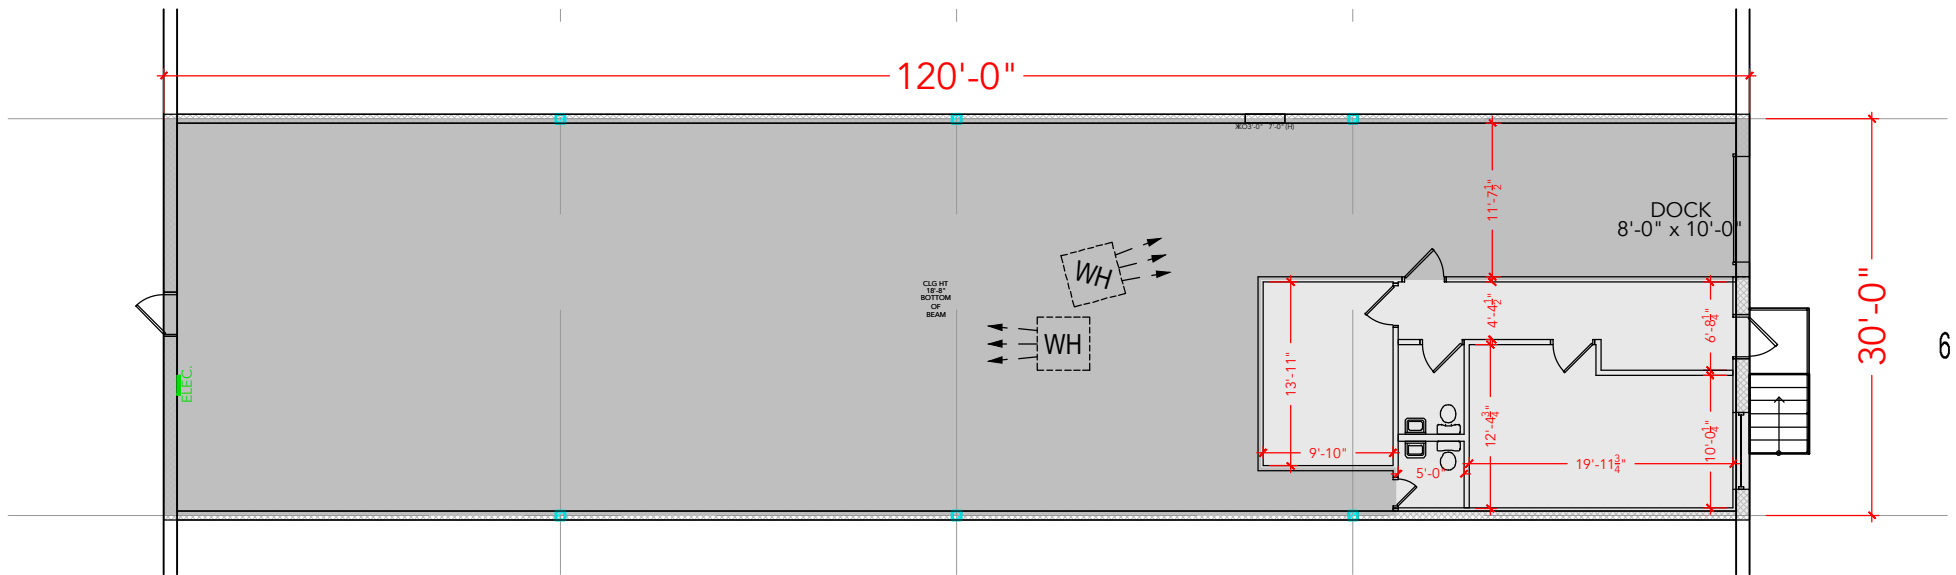

TOTAL SF AVAILABLE - 3,600 SF

OFFICE - 624 SF

WAREHOUSE - 2,976 SF

[Click to access 3D model](#)

Key Plan

Floor Plan