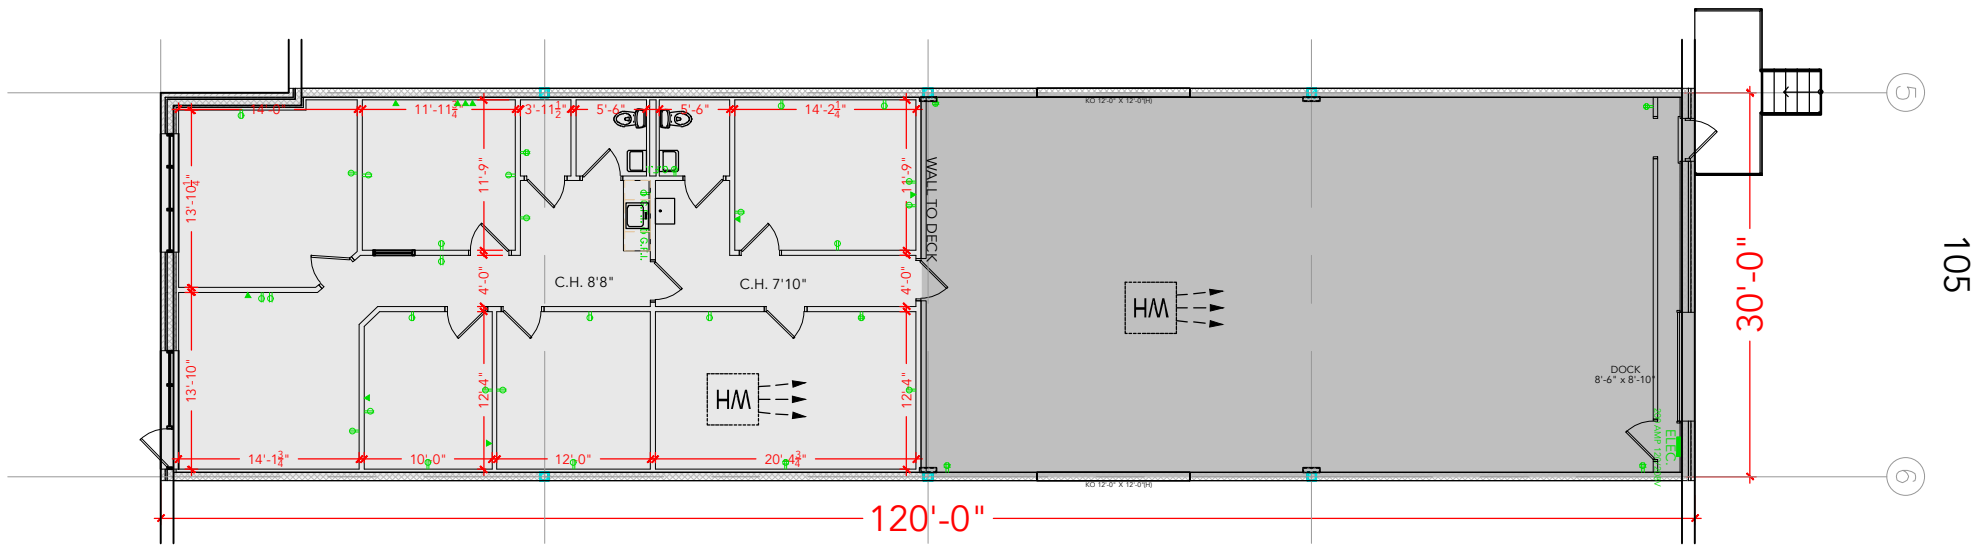

TOTAL SF AVAILABLE - 3,600 SF

OFFICE - 1,784 SF

WAREHOUSE SF - 1,816 SF

[Click to access 3D model](#)

Key Plan

Floor Plan