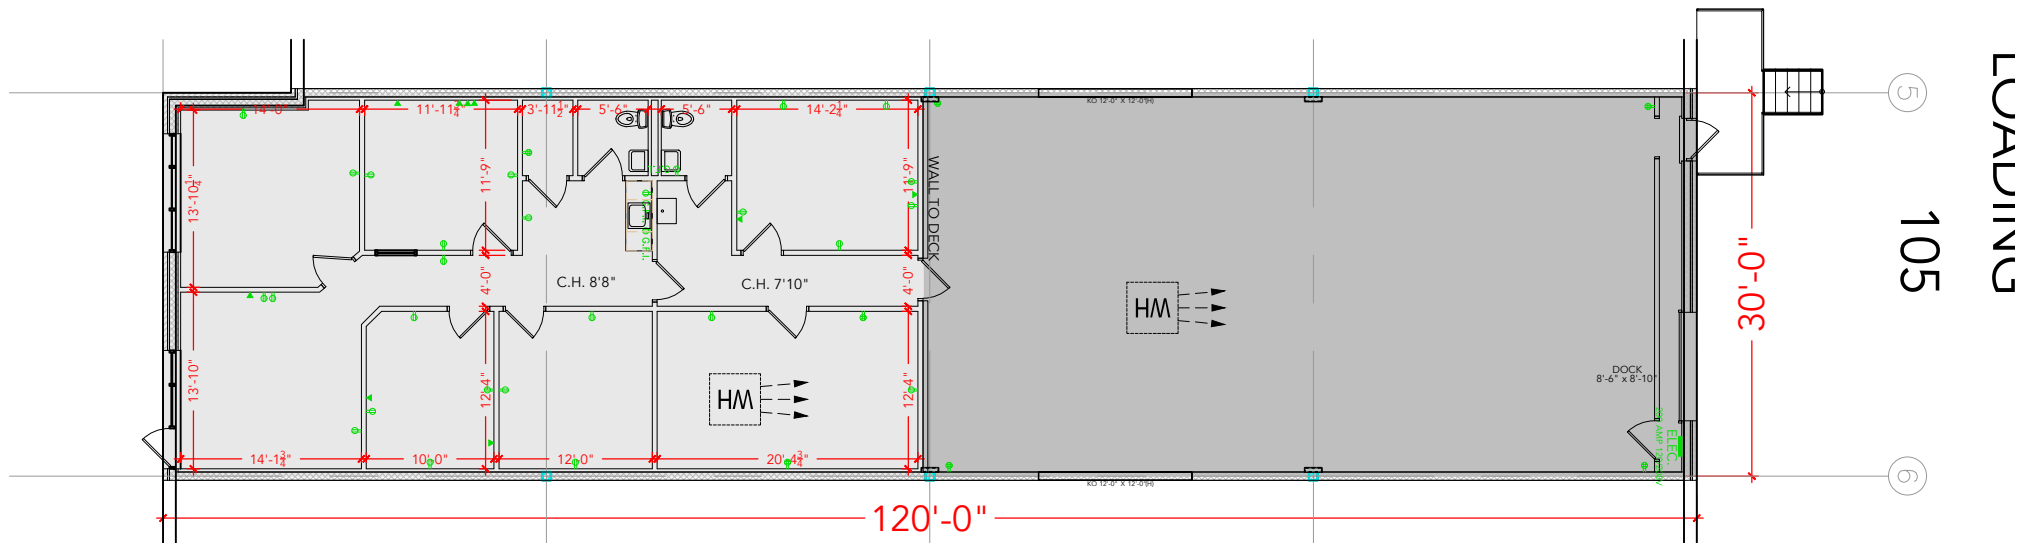

TOTAL SF AVAILABLE - 3,600 SF

OFFICE - 1,784 SF

WAREHOUSE SF - 1,816 SF

[Click to access 3D model](#)

Key Plan

Floor Plan