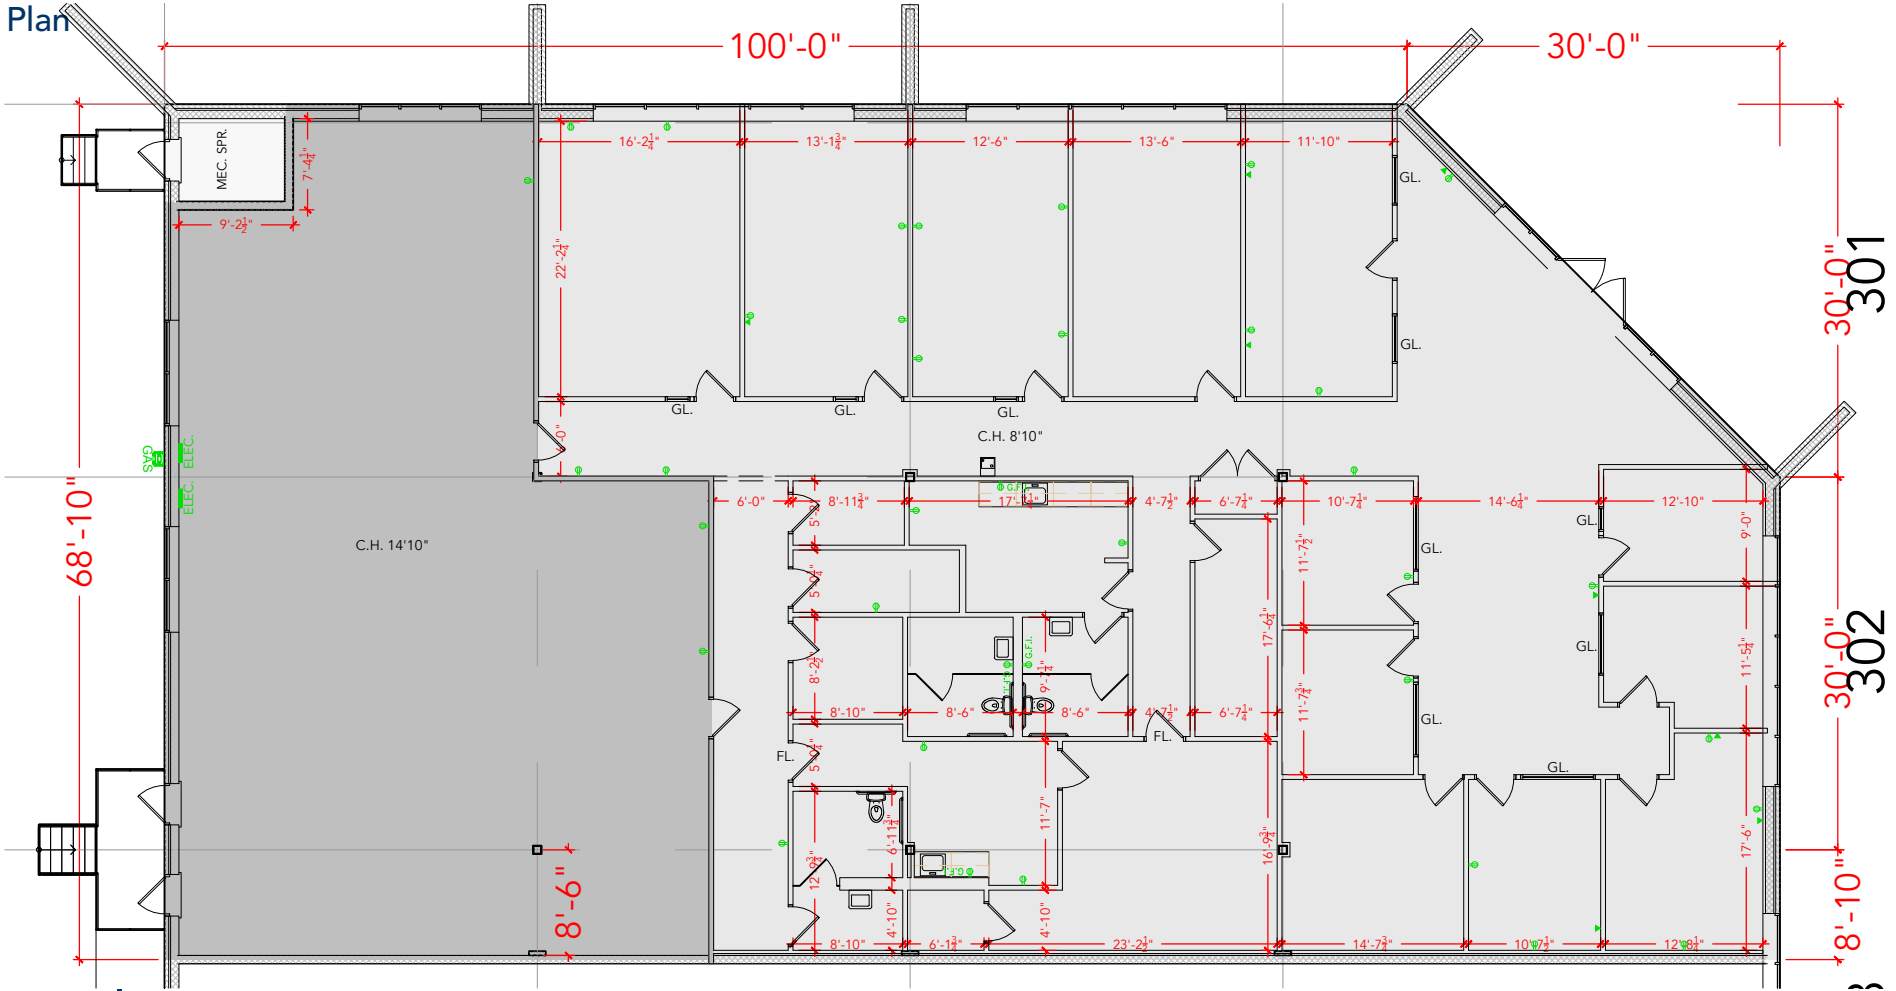

TOTAL SF AVAILABLE -8,422 SF

OFFICE - 5,893 SF

WAREHOUSE SF - 2,529 SF

[Click to access 3D model](#)

Key Plan

Floor Plan