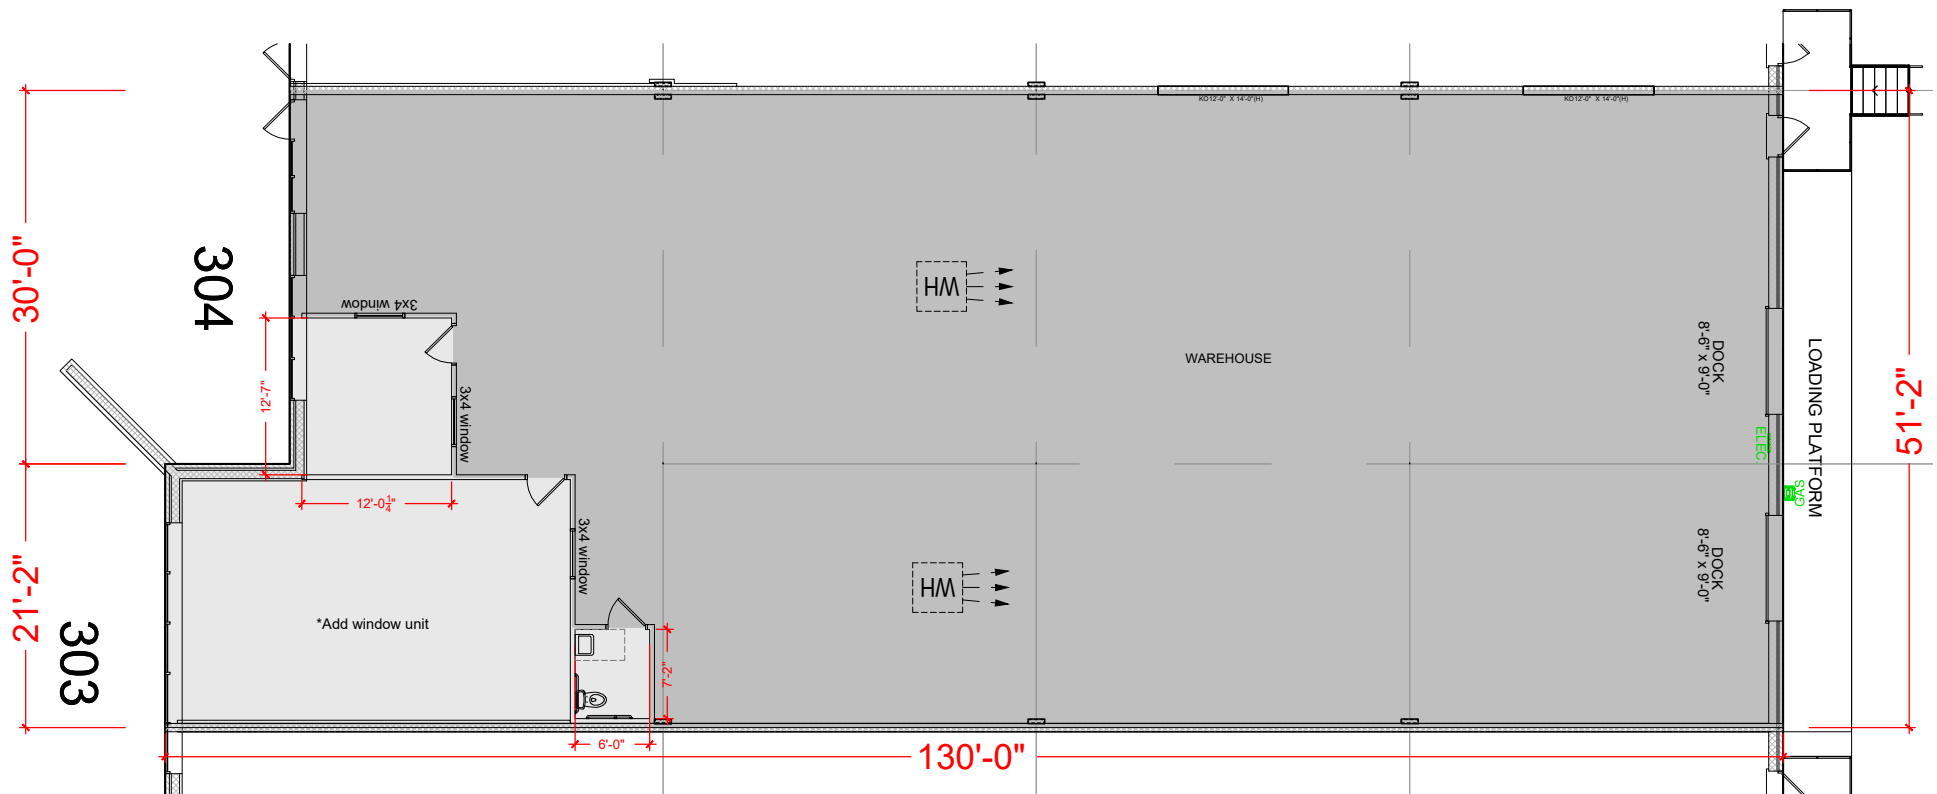

TOTAL SF AVAILABLE - 6,352 SF

OFFICE - 892 SF

WAREHOUSE SF - 5,460 SF

[Click to access 3D model](#)

Key Plan

Floor Plan