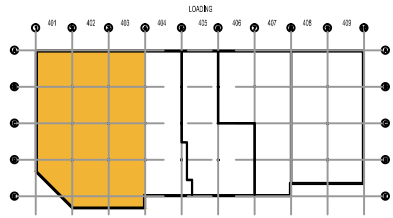

TOTAL SF AVAILABLE - 11,250 SF

OFFICE - 0,000 SF

WAREHOUSE SF - 11,250 SF

[Click to access 3D model](#)

Key Plan

Floor Plan