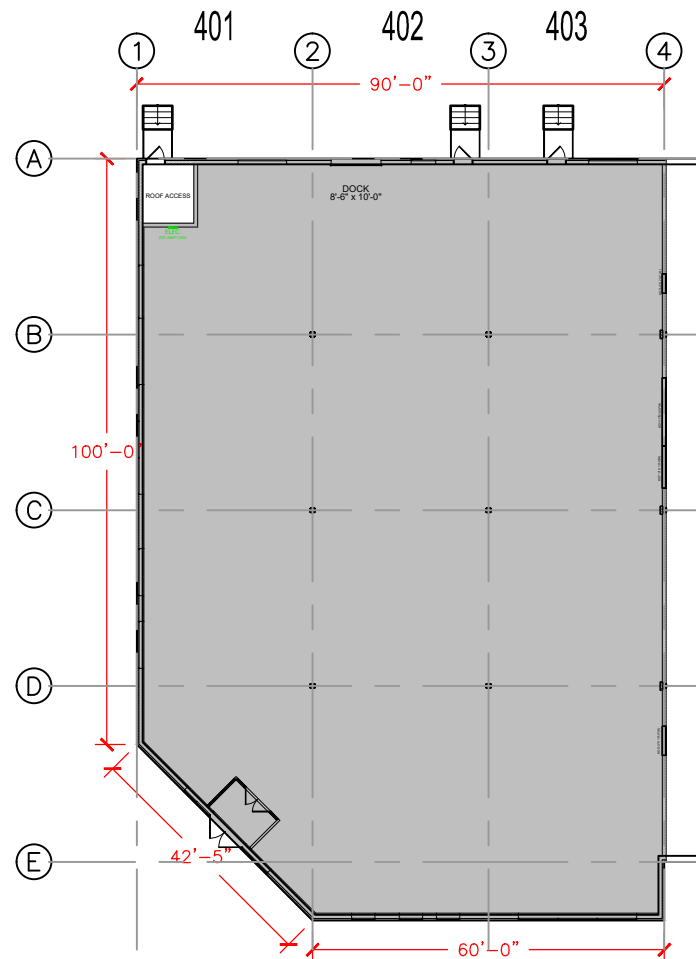

TOTAL SF AVAILABLE - 11,250 SF

OFFICE - 0,000 SF

WAREHOUSE SF - 11,250 SF

[Click to access 3D model](#)

Key Plan

Floor Plan