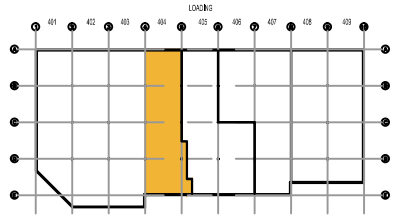

TOTAL SF AVAILABLE - 3,850 SF

OFFICE - 3,850 SF

WAREHOUSE SF - 0,000 SF

[Click to access 3D model](#)

Key Plan

Floor Plan