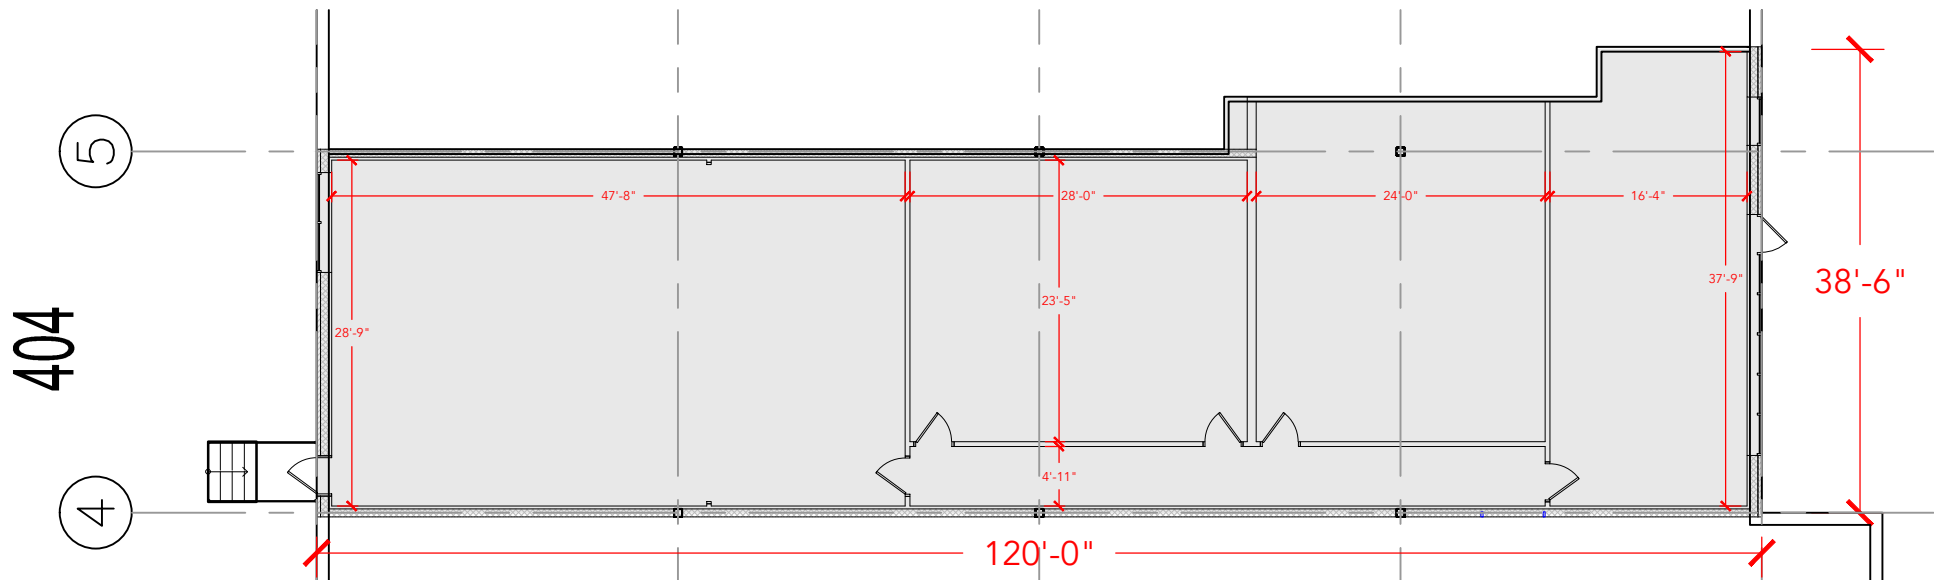

TOTAL SF AVAILABLE - 3,850 SF

OFFICE - 3,850 SF

WAREHOUSE SF - 0,000 SF

[Click to access 3D model](#)

Key Plan

Floor Plan