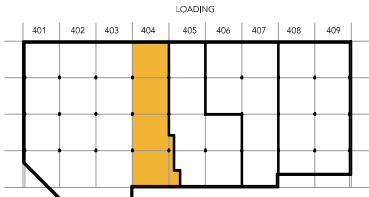

TOTAL SF AVAILABLE - 3,850 SF

OFFICE - 0,000 SF

WAREHOUSE SF - 3,850 SF

[Click to access 3D model](#)

Key Plan

Floor Plan