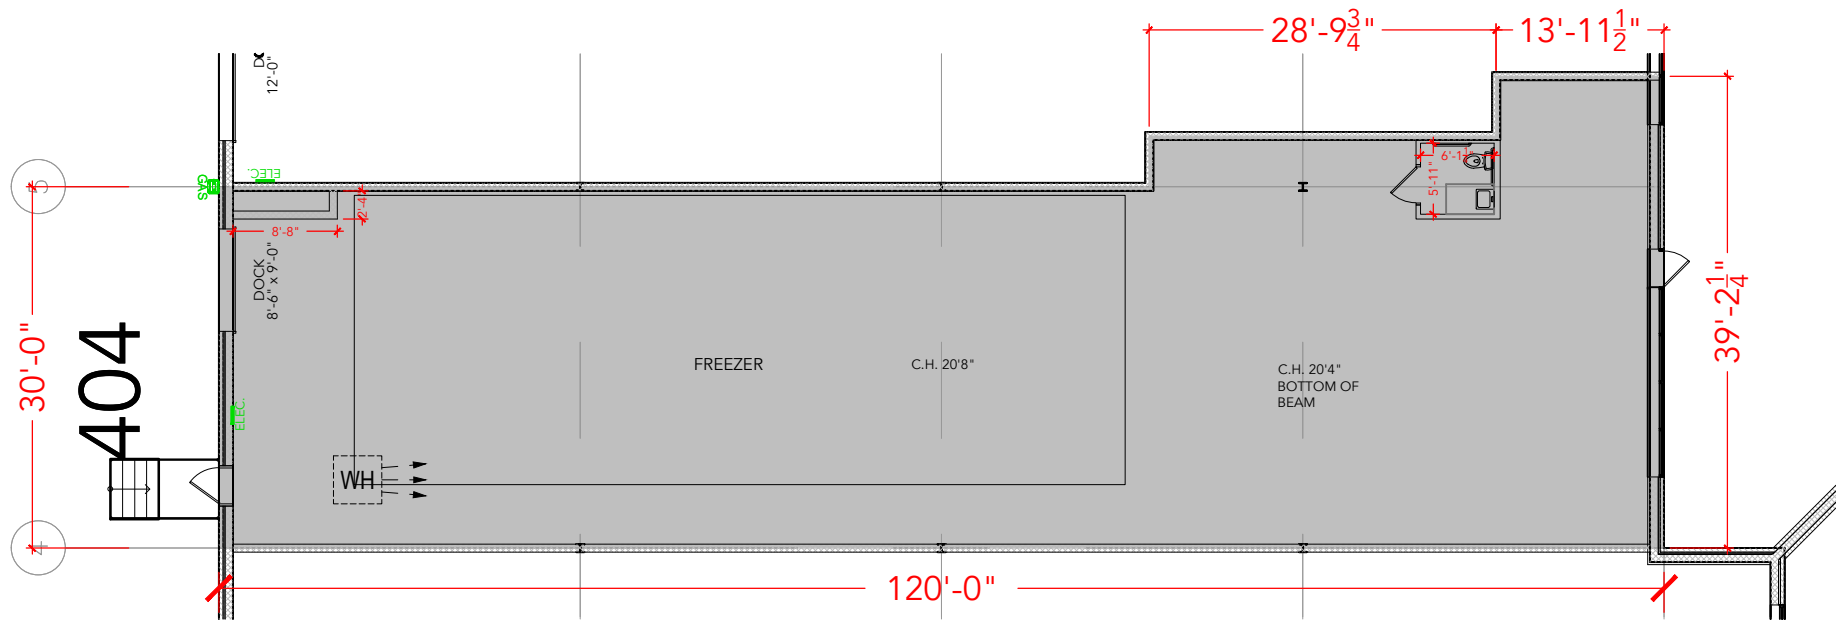

TOTAL SF AVAILABLE - 3,850 SF

OFFICE - 0,000 SF

WAREHOUSE SF - 3,850 SF

[Click to access 3D model](#)

Key Plan

Floor Plan