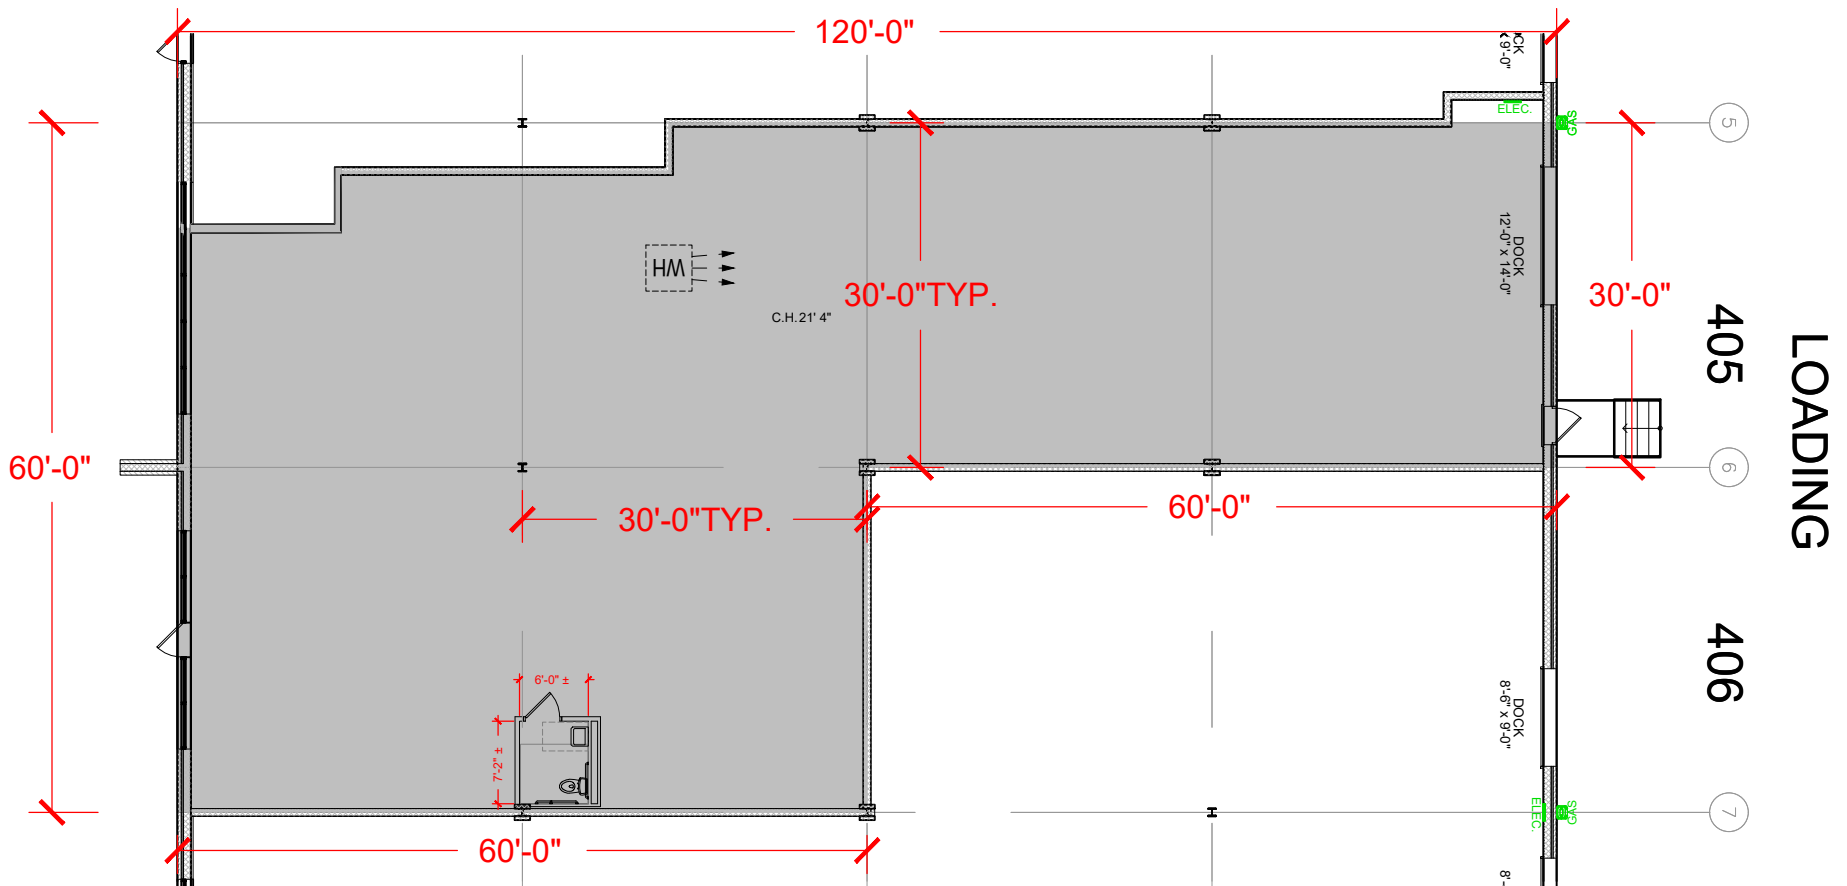

TOTAL SF AVAILABLE - 5,150 SF

OFFICE - 0 SF

WAREHOUSE - 5,150 SF

[Click to access 3D model](#)

Key Plan

Floor Plan