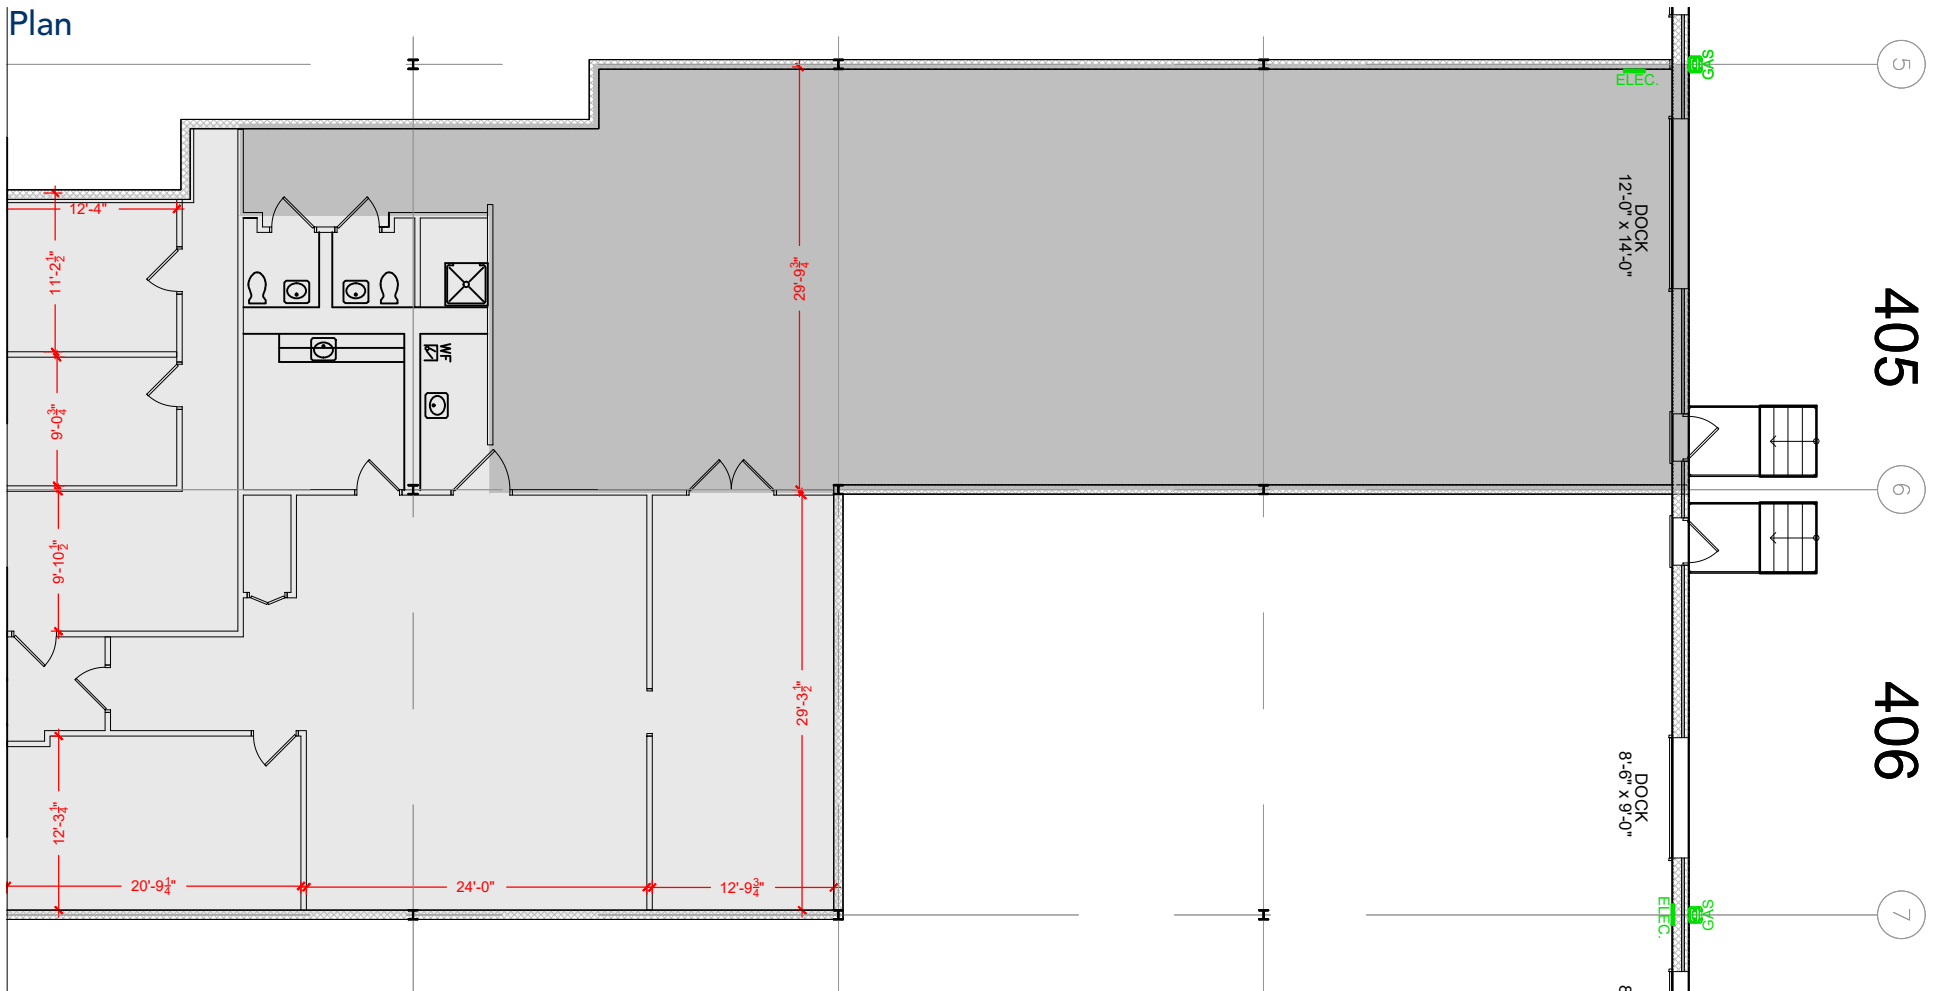

TOTAL SF AVAILABLE - 5,150 SF

OFFICE - 2,526 SF

WAREHOUSE - 2,624 SF

[Click to access 3D model](#)

Key Plan

Floor Plan