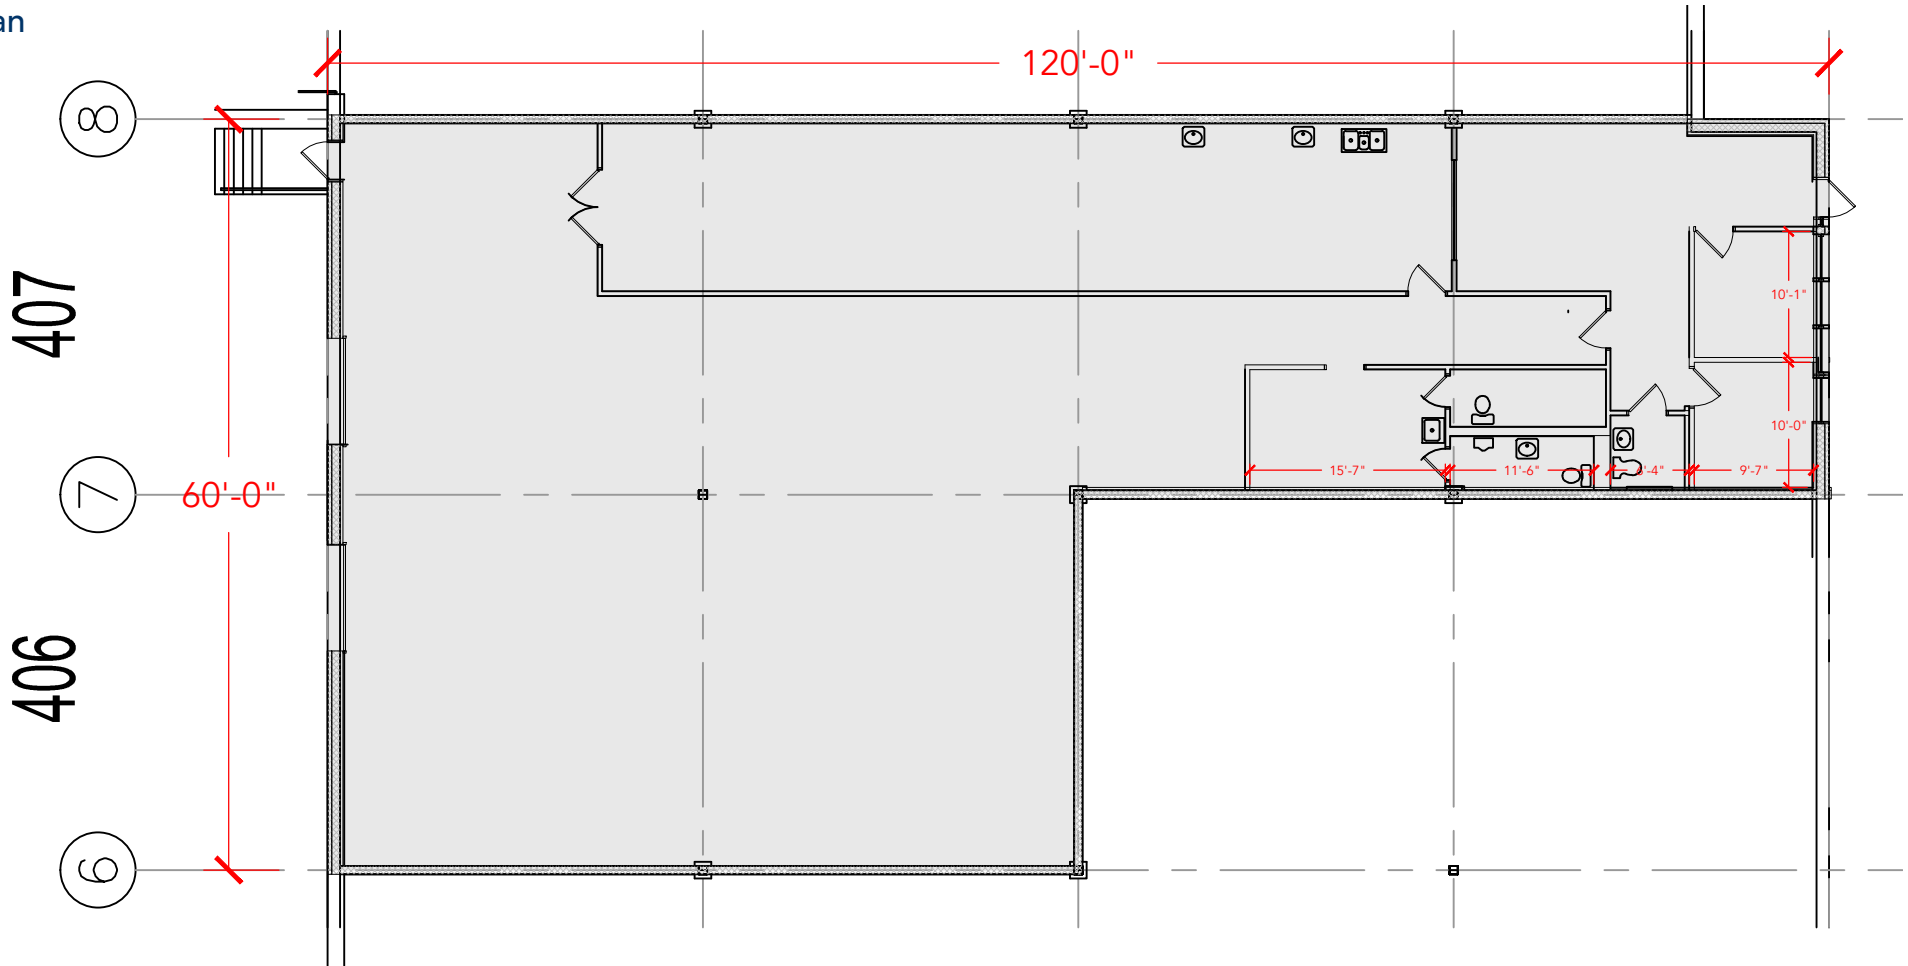

TOTAL SF AVAILABLE - 5,400 SF

OFFICE - 25,30 SF

WAREHOUSE SF - 2,870 SF

[Click to access 3D model](#)

Key Plan

Floor Plan