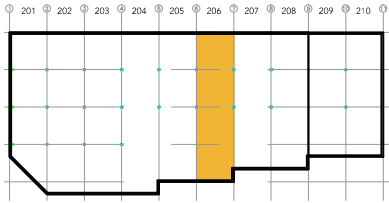

TOTAL SF AVAILABLE - 3,600 SF

OFFICE - 0,000 SF

WAREHOUSE - 3,600 SF

[Click to access 3D model](#)

Key Plan

Floor Plan