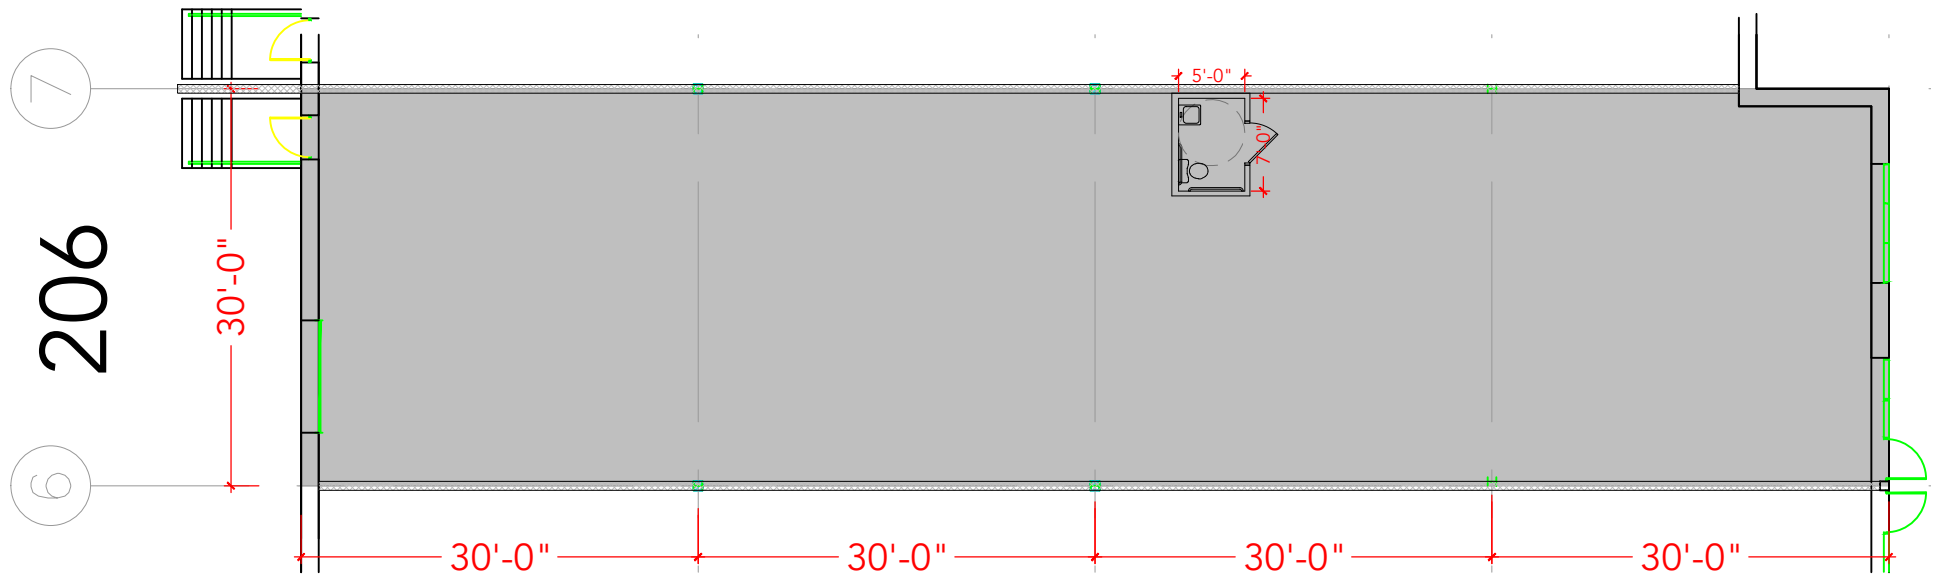

TOTAL SF AVAILABLE - 3,600 SF

OFFICE - 0,000 SF

WAREHOUSE - 3,600 SF

[Click to access 3D model](#)

Key Plan

Floor Plan