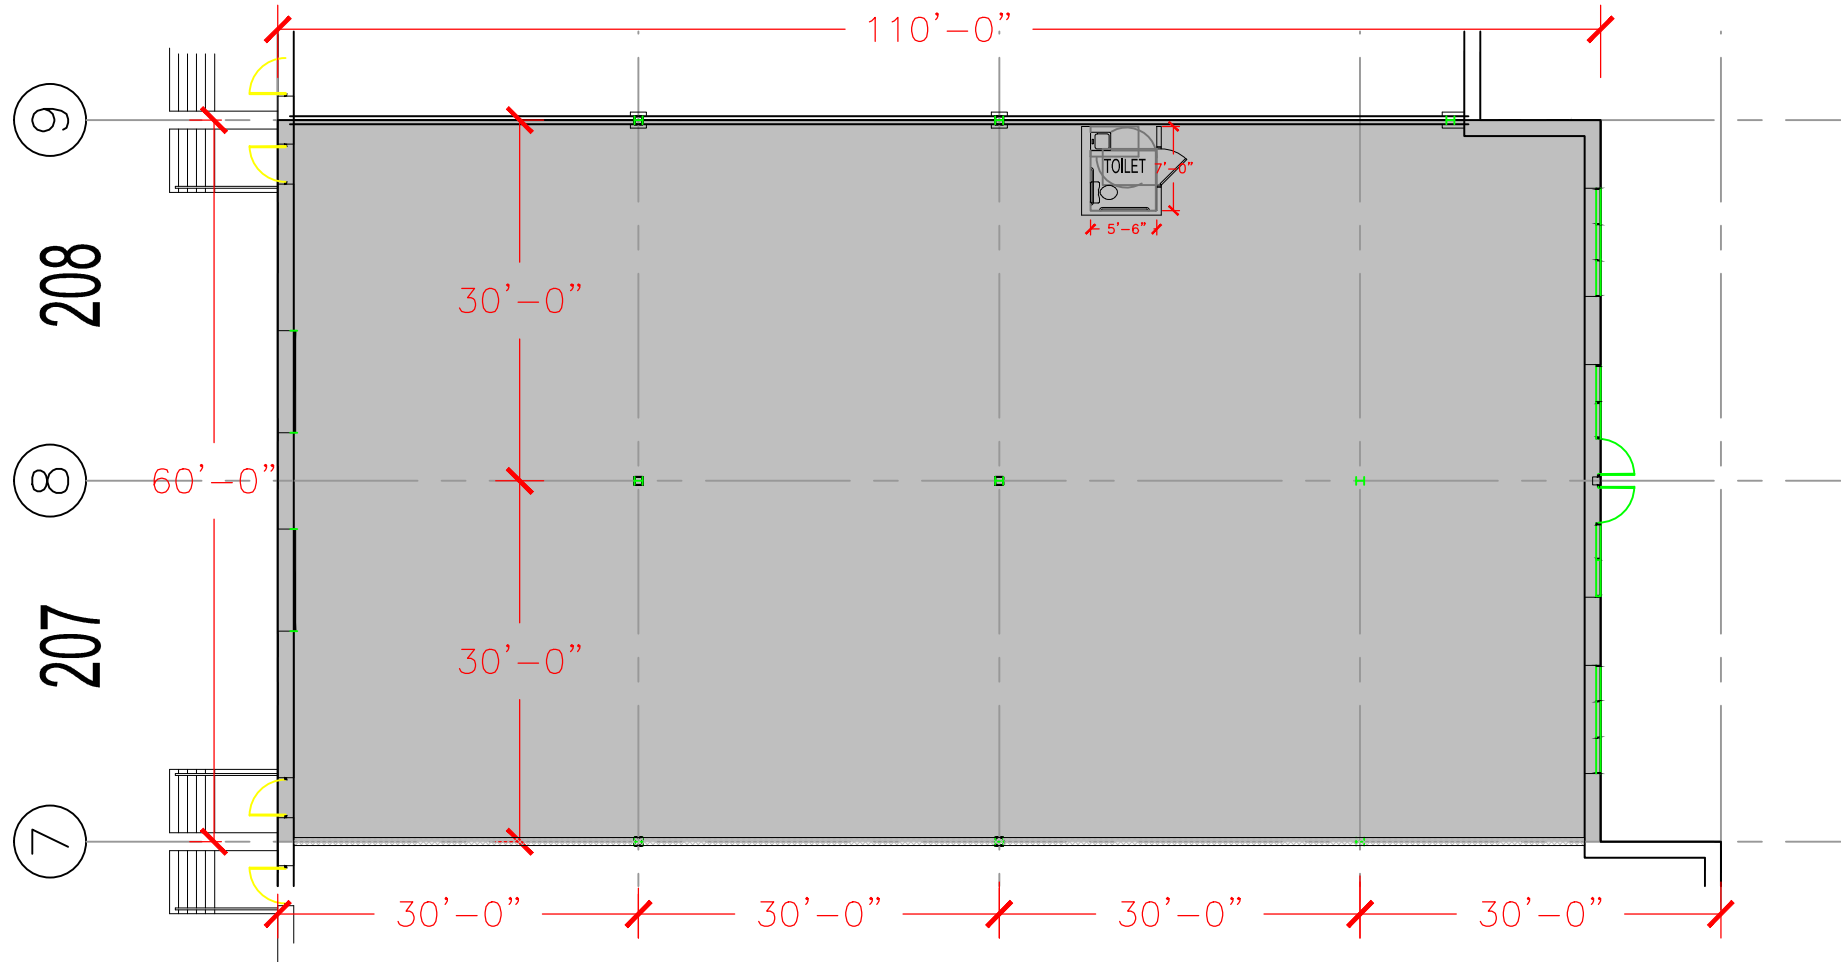

TOTAL SF AVAILABLE - 6,600 SF

OFFICE - 0,000 SF

WAREHOUSE SF - 6,600 SF

[Click to access 3D model](#)

Key Plan

Floor Plan