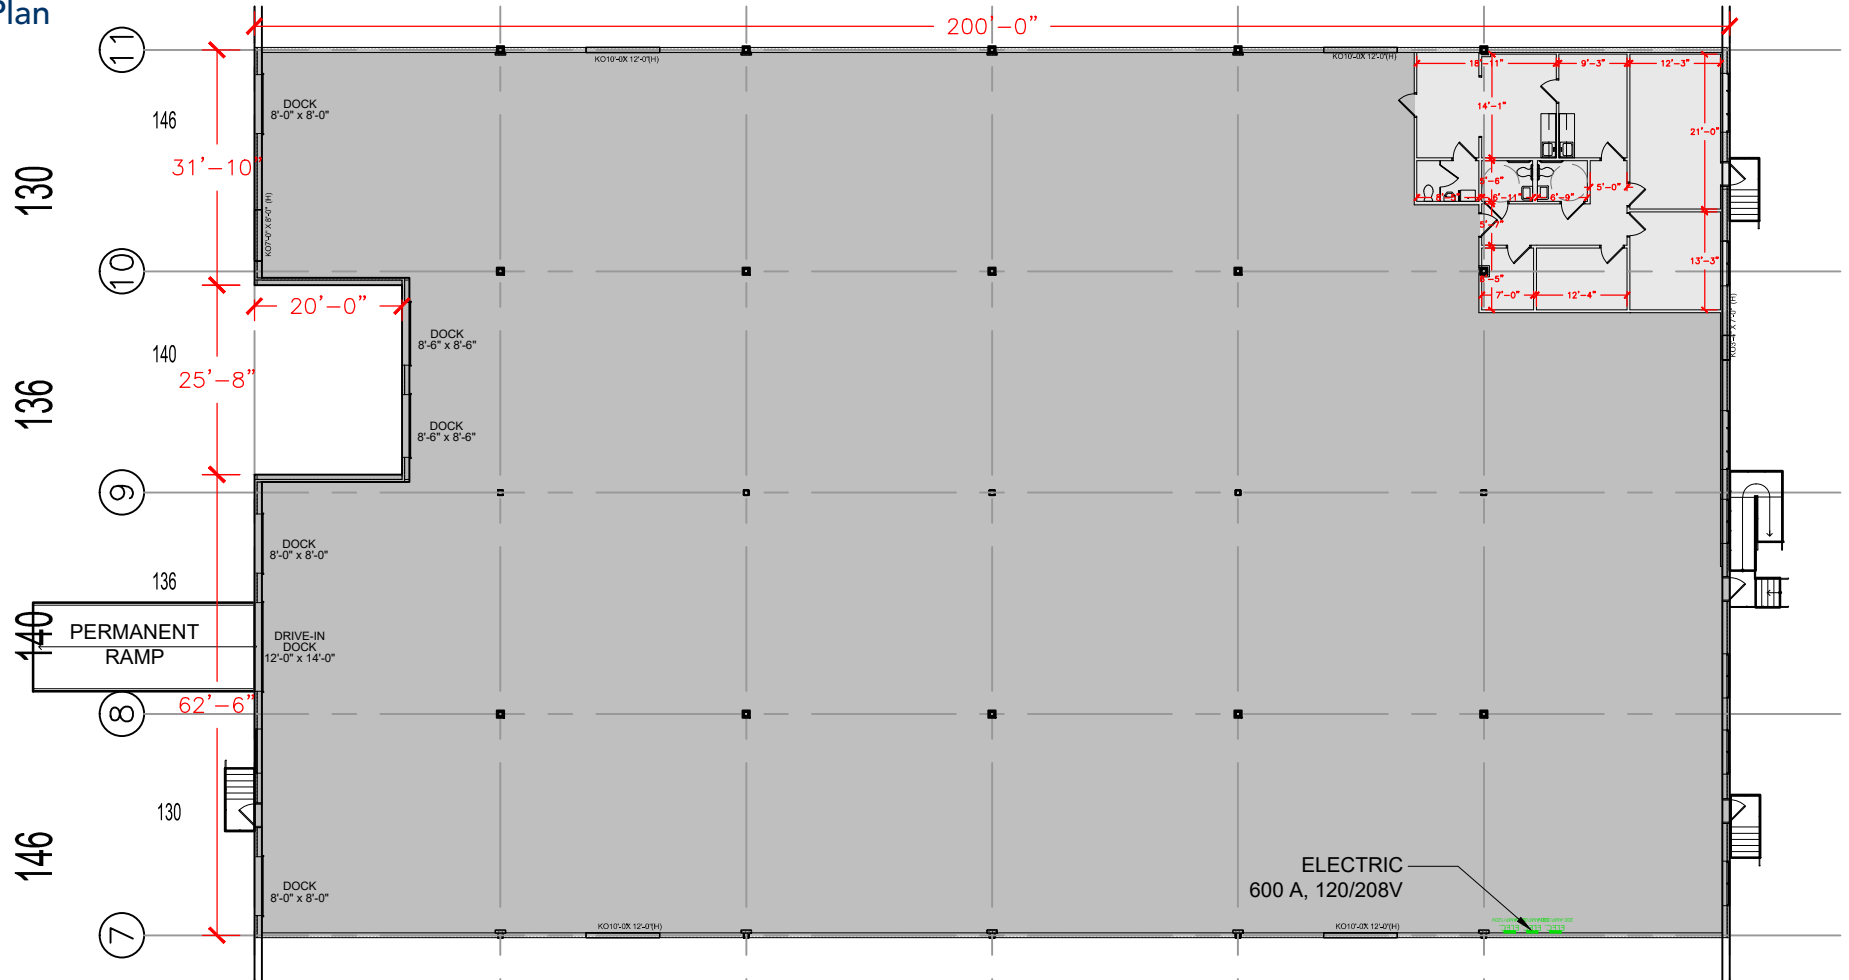

TOTAL SF AVAILABLE -23,487 SF

OFFICE - 1,380 SF
WAREHOUSE SF - 22,107 SF

[Click to access 3D model](#)

Key Plan

Floor Plan