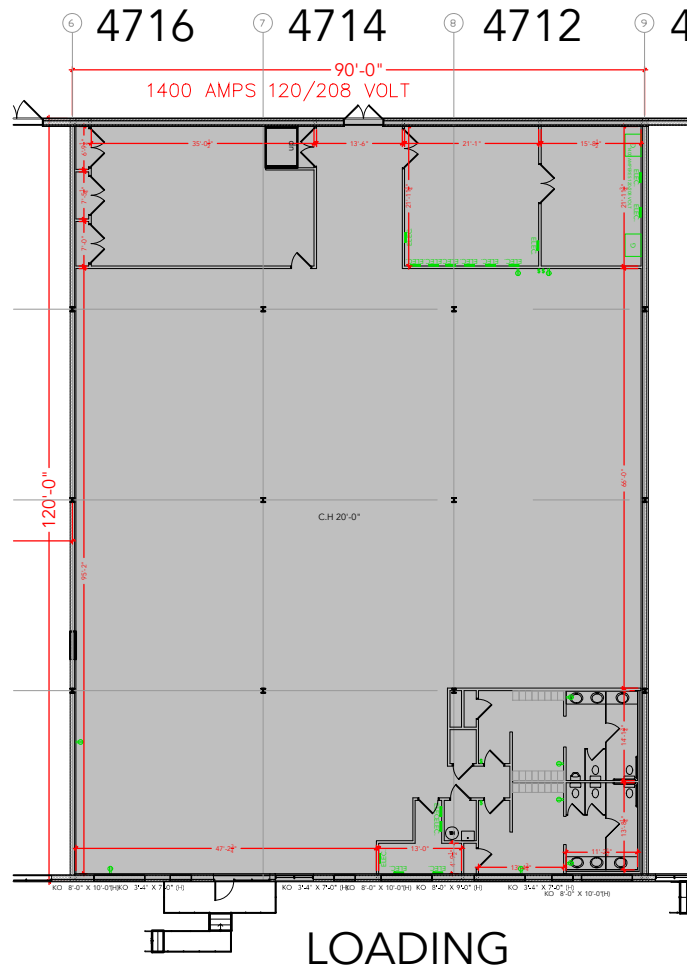

TOTAL SF AVAILABLE -10,800 SF

OFFICE - 0,000 SF

WAREHOUSE SF - 10,800 SF

[Click to access 3D model](#)

Key Plan

Floor Plan