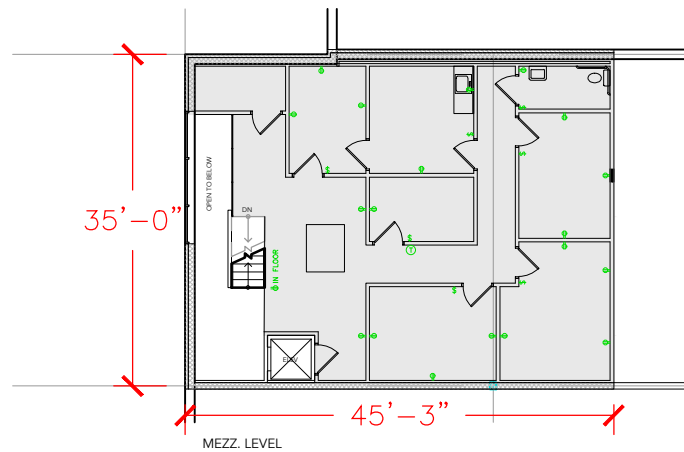

**TOTAL SF AVAILABLE - 4,550 SF**

OFFICE - 1,572 SF

WAREHOUSE SF - 2,978 SF

\* 1,353 MEZZ. SQFT NOT INCLUDED IN TOTAL SQFT

[Click to access 3D model](#)

Key Plan

Floor Plan