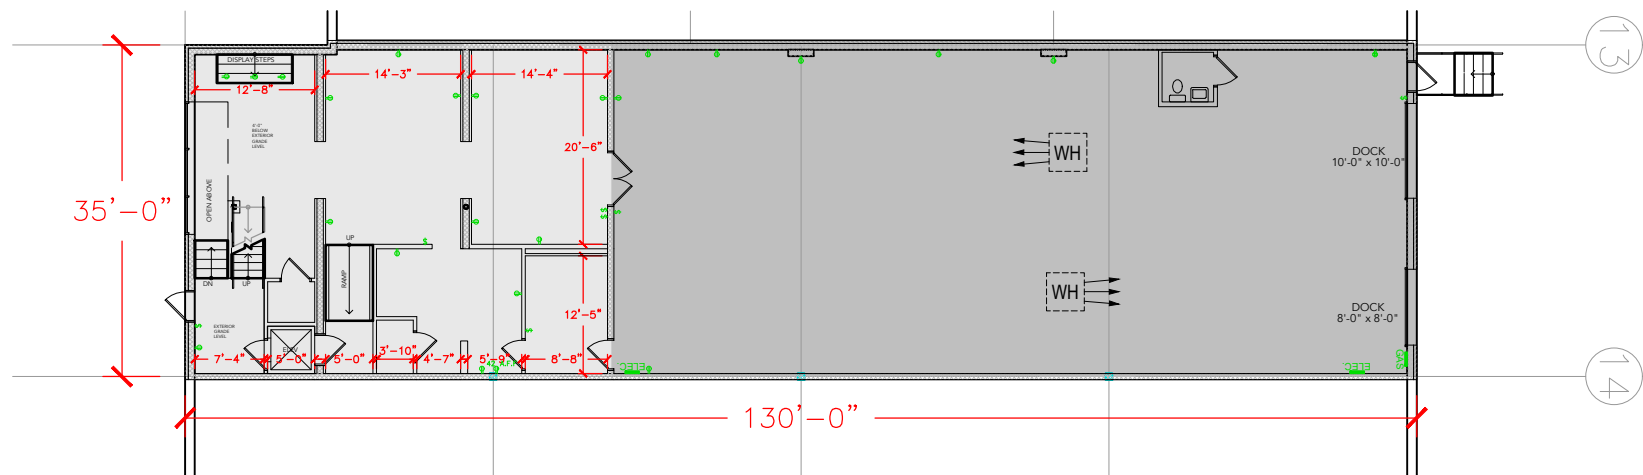

**TOTAL SF AVAILABLE - 4,550 SF**

OFFICE - 1,572 SF

WAREHOUSE SF - 2,978 SF

\* 1,353 MEZZ. SQFT NOT INCLUDED IN TOTAL SQFT

[Click to access 3D model](#)

Key Plan

Floor Plan