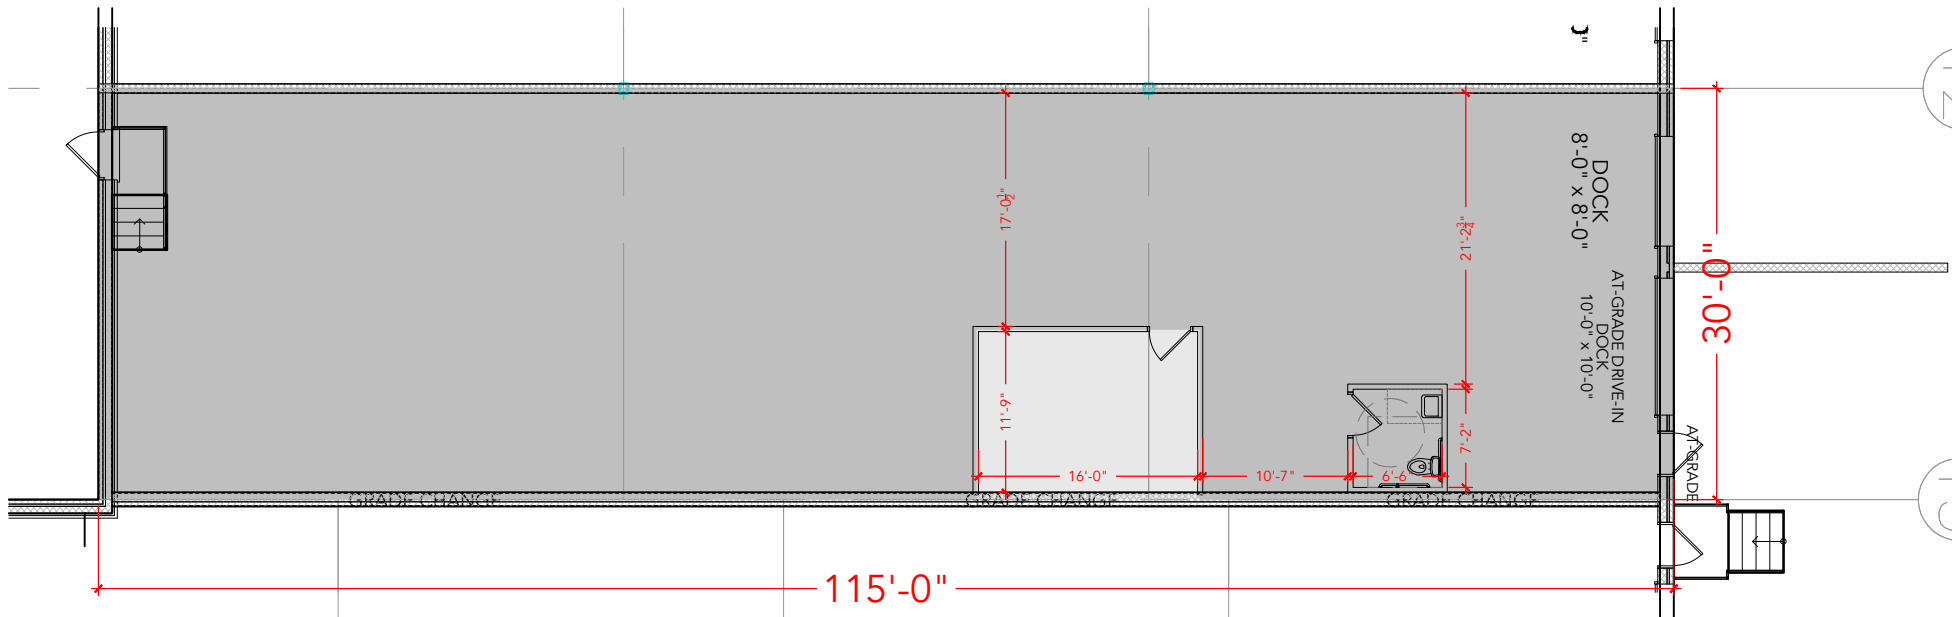

TOTAL SF AVAILABLE - 3,450 SF

OFFICE - 204 SF

WAREHOUSE - 3,246 SF

[Click to access 3D model](#)

Key Plan

Floor Plan