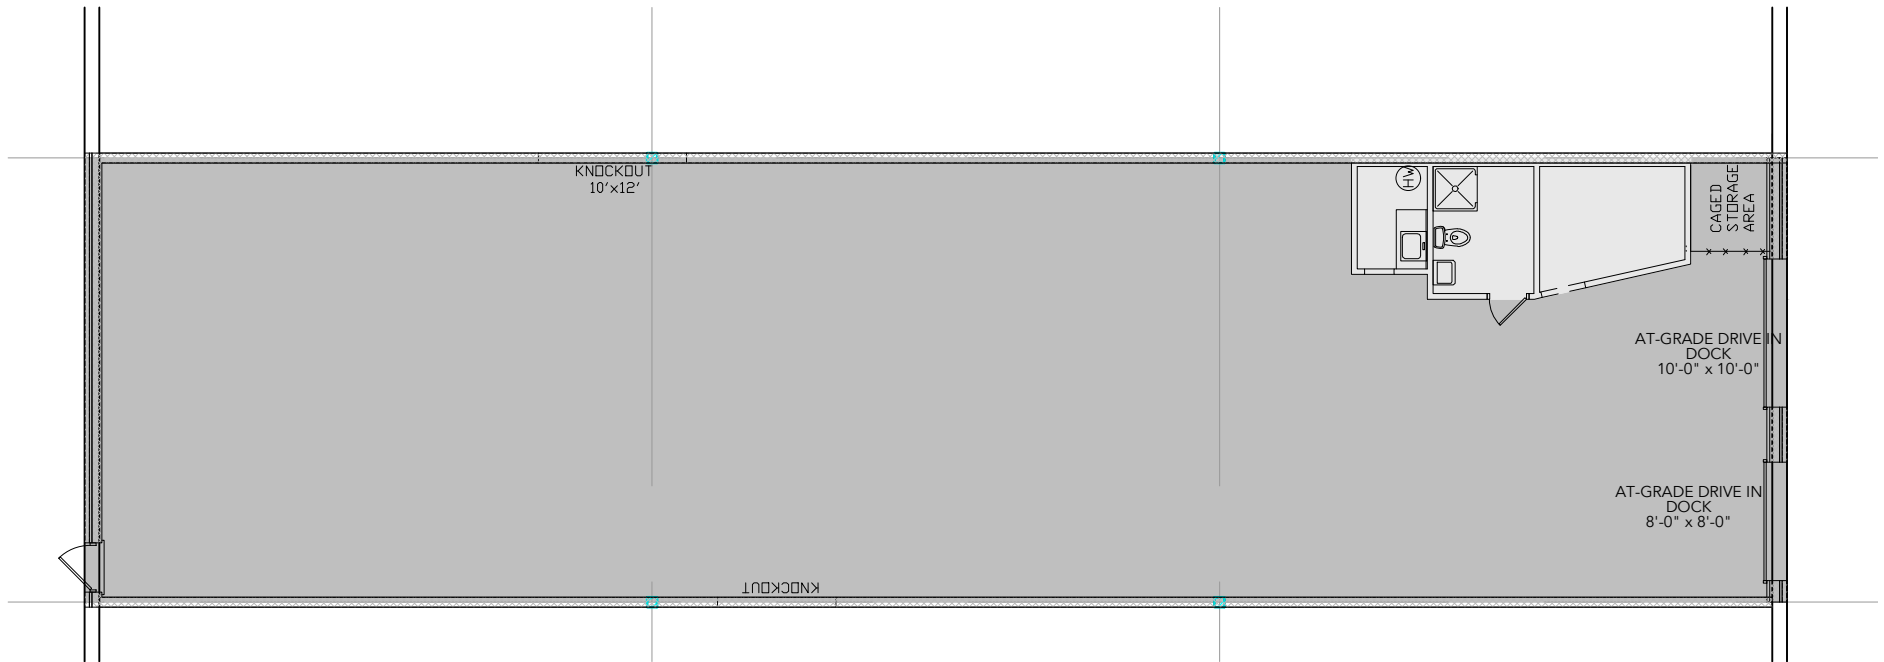

TOTAL SF AVAILABLE - 3,450 SF

OFFICE - 198 SF

WAREHOUSE SF - 3,252 SF

[Click to access 3D model](#)

Key Plan

Floor Plan