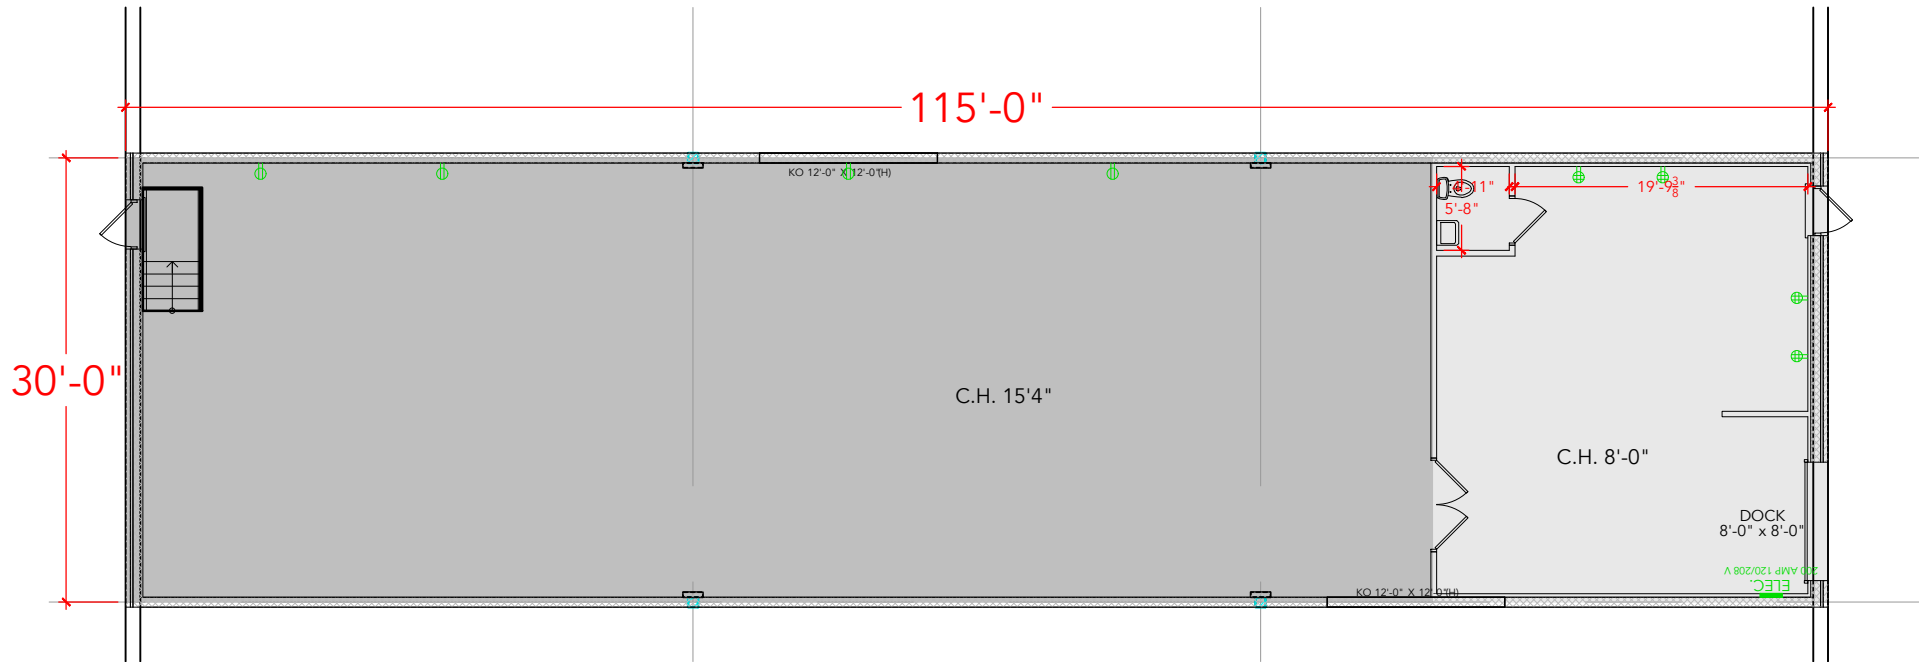

**TOTAL SF AVAILABLE - 3,450 SF**

**OFFICE - 799 SF**

**WAREHOUSE SF - 2,651 SF**

[Click to access 3D model](#)

Key Plan

Floor Plan