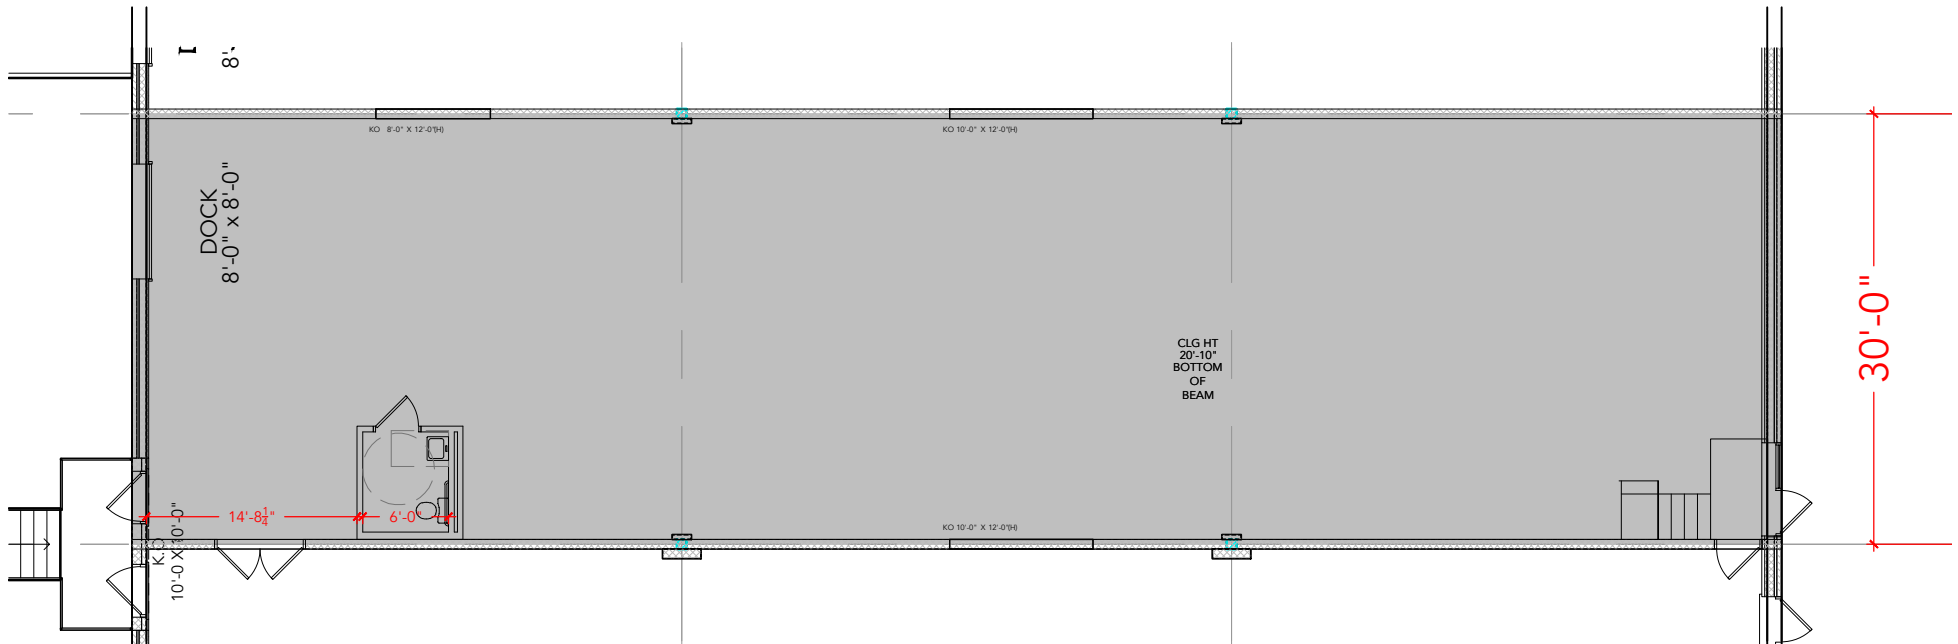

TOTAL SF AVAILABLE - 3,450 SF

OFFICE - 0,000 SF

WAREHOUSE - 3,450 SF

[Click to access 3D model](#)

Key Plan

Floor Plan