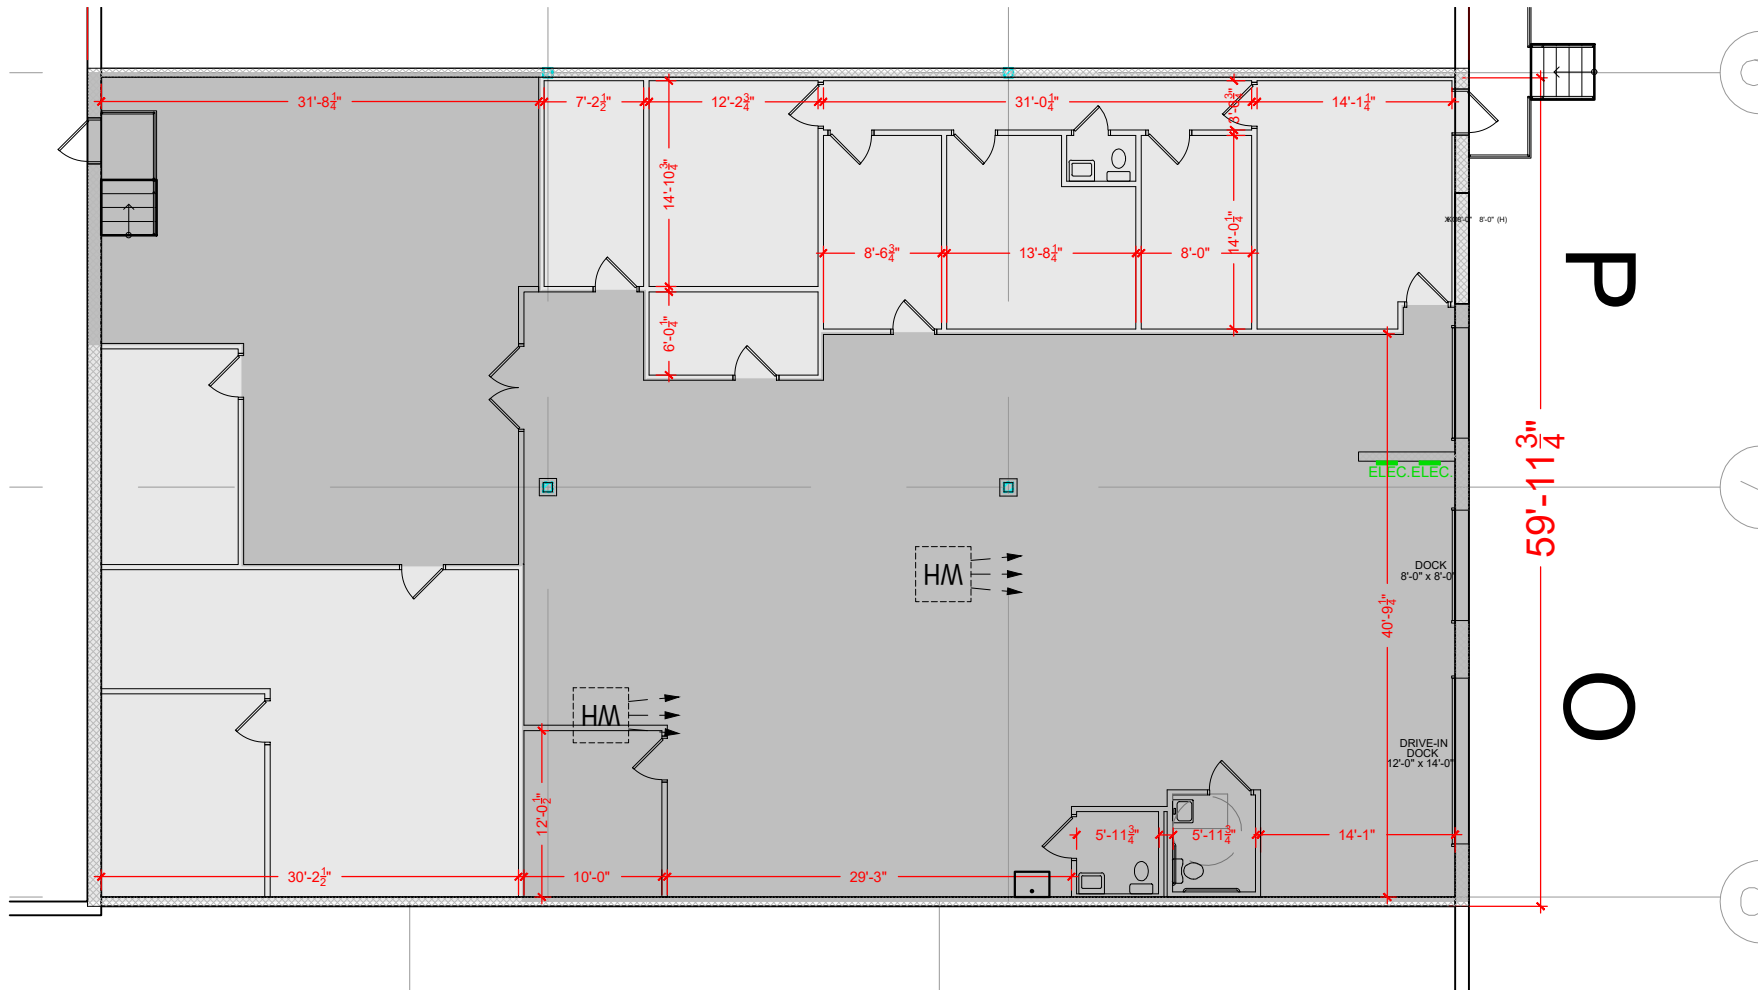

TOTAL SF AVAILABLE - 6,000 SF

OFFICE - 1,267 SF

WAREHOUSE - 4,733 SF

[Click to access 3D model](#)

Key Plan

Floor Plan