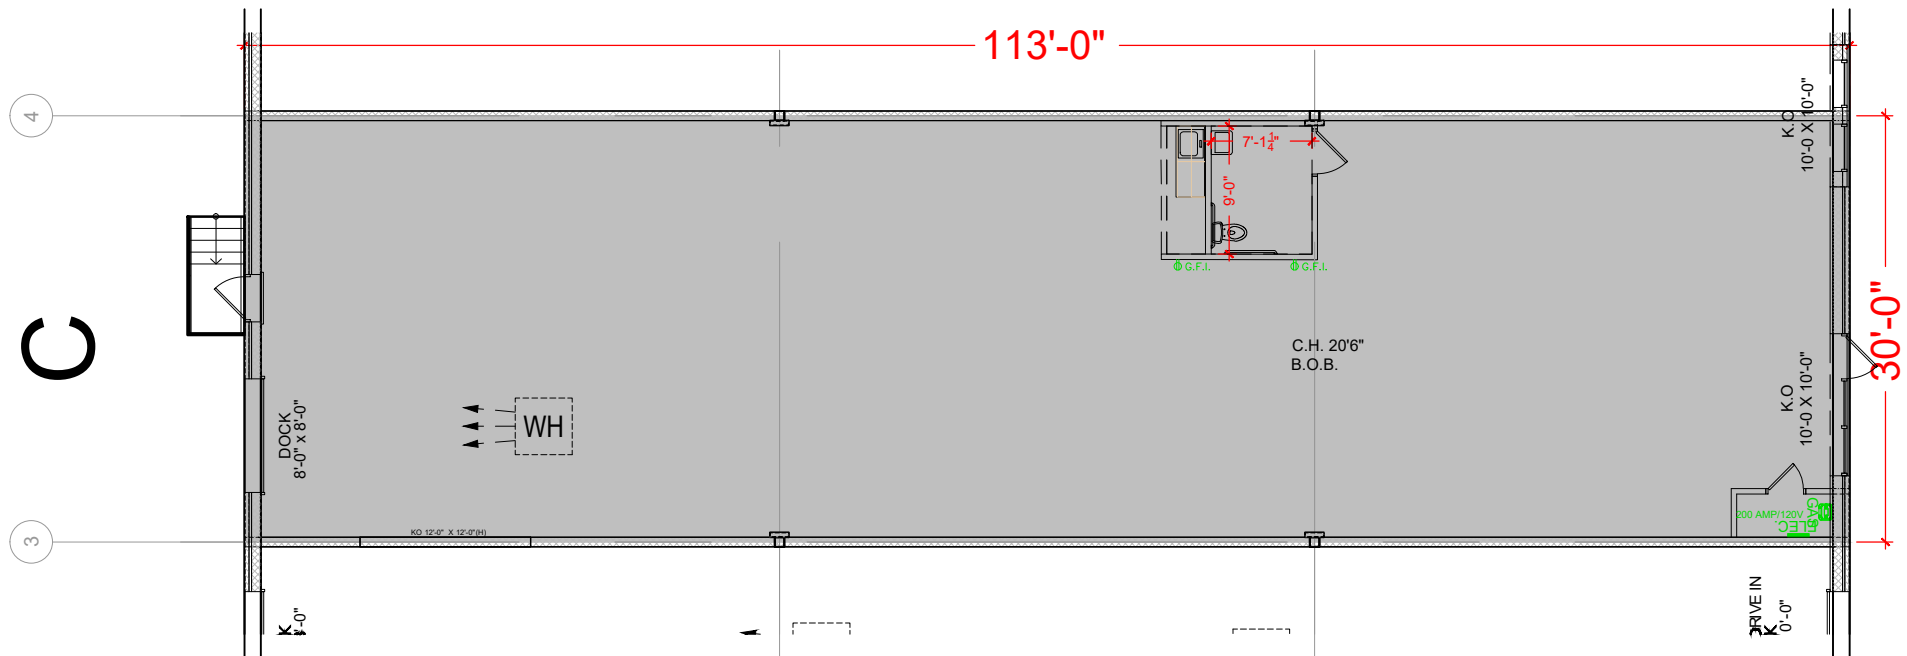

TOTAL SF AVAILABLE - 3,390 SF

OFFICE - 0,000 SF

WAREHOUSE - 3,390 SF

[Click to access 3D model](#)

Key Plan

Floor Plan