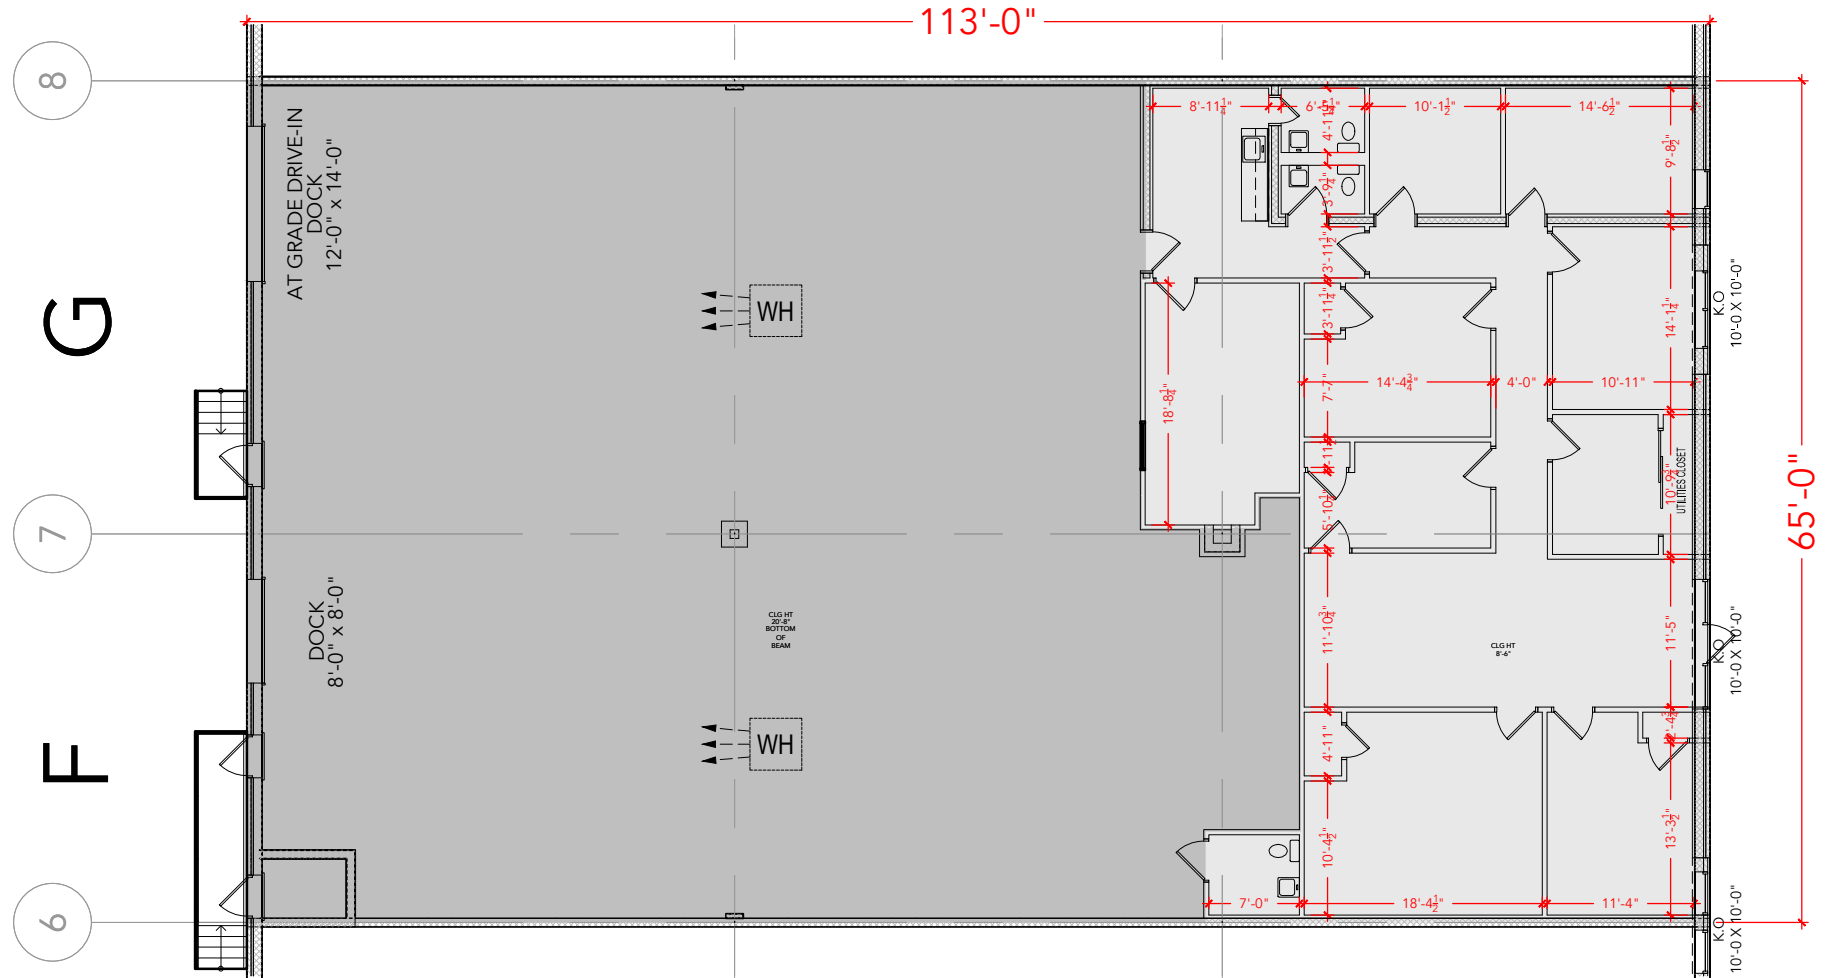

TOTAL SF AVAILABLE - 7,345 SF

OFFICE - 2,511 SF

WAREHOUSE SF - 4,834 SF

[Click to access 3D model](#)

Key Plan

Floor Plan