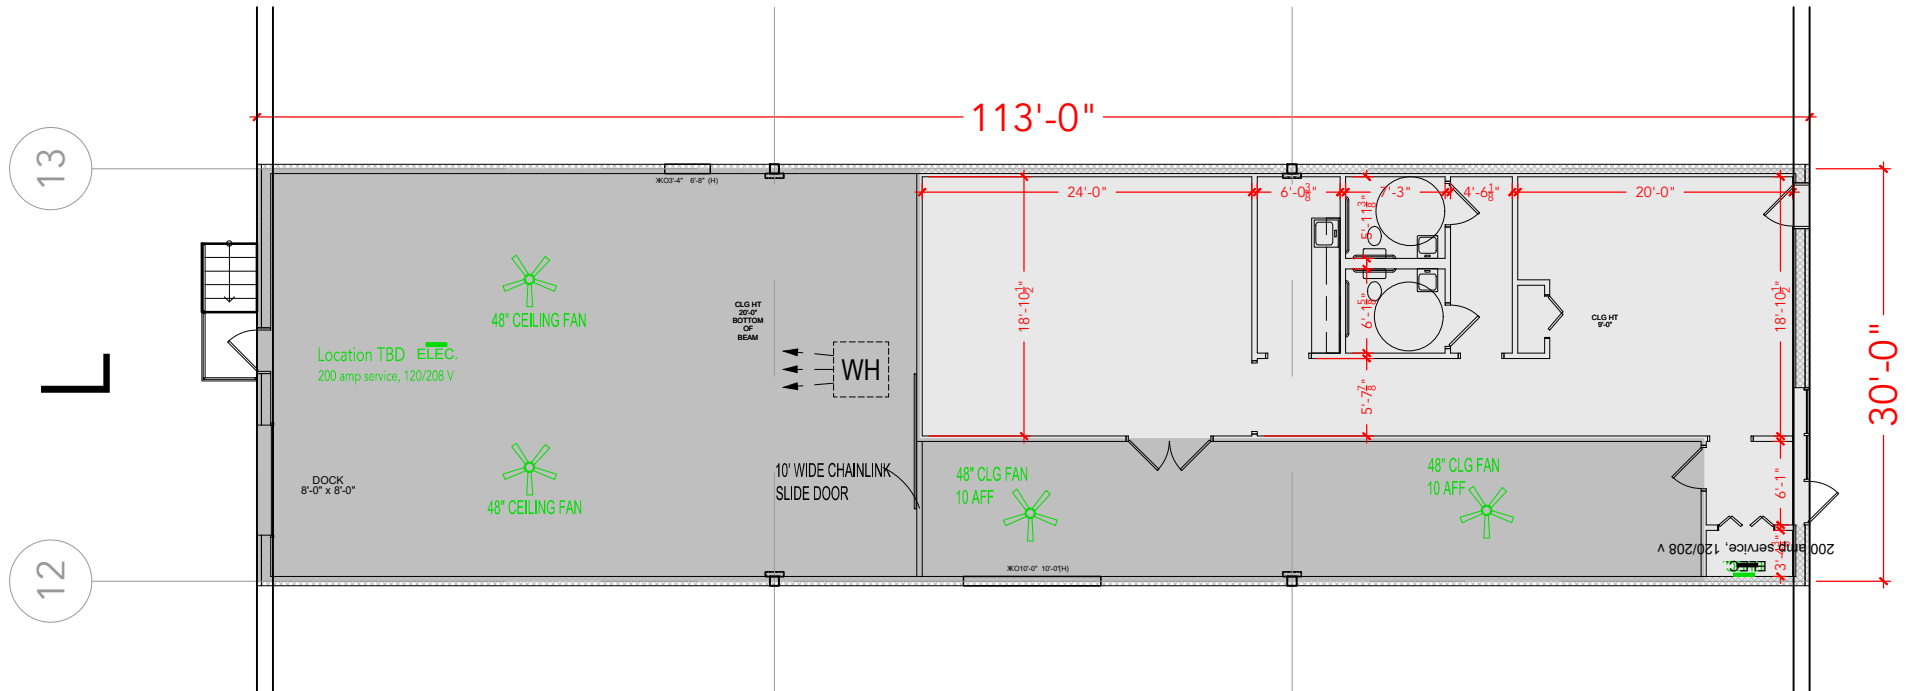

TOTAL SF AVAILABLE - 3,390 SF

OFFICE - 1,352 SF

WAREHOUSE SF - 3,390 SF

[Click to access 3D model](#)

Key Plan

Floor Plan