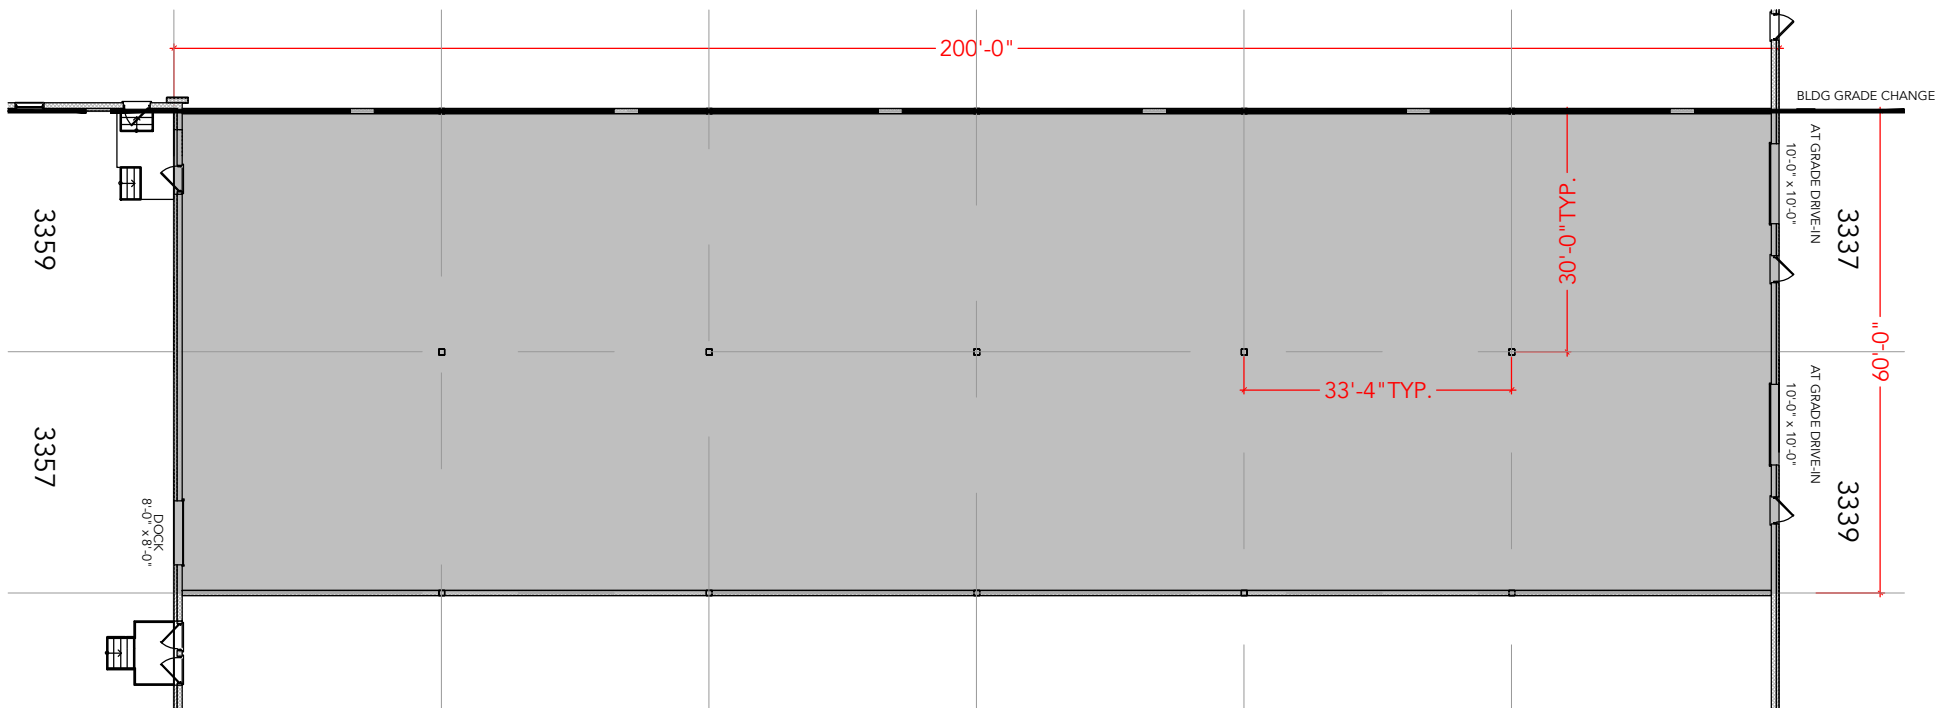

**TOTAL SF AVAILABLE -12,000 SF**

OFFICE - 0,000 SF  
WAREHOUSE - 12,000 SF

[Click to access CADD file](#)

Key Plan

## Floor Plan