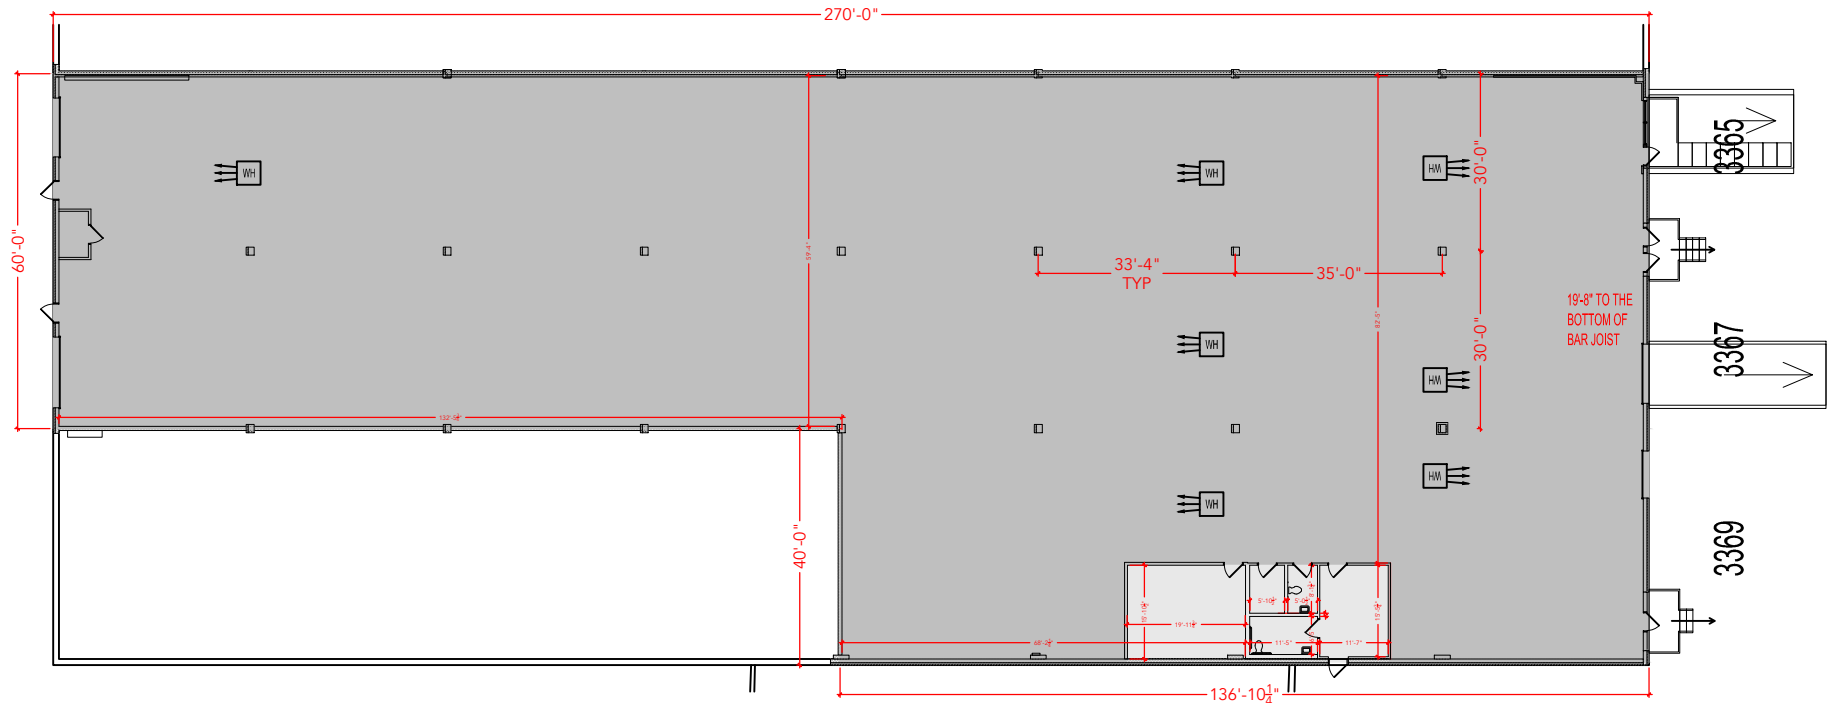

TOTAL SF AVAILABLE - 21,674 SF

OFFICE - 738 SF

WAREHOUSE SF - 20,936 SF

[Click to access 3D model](#)

Key Plan

Floor Plan