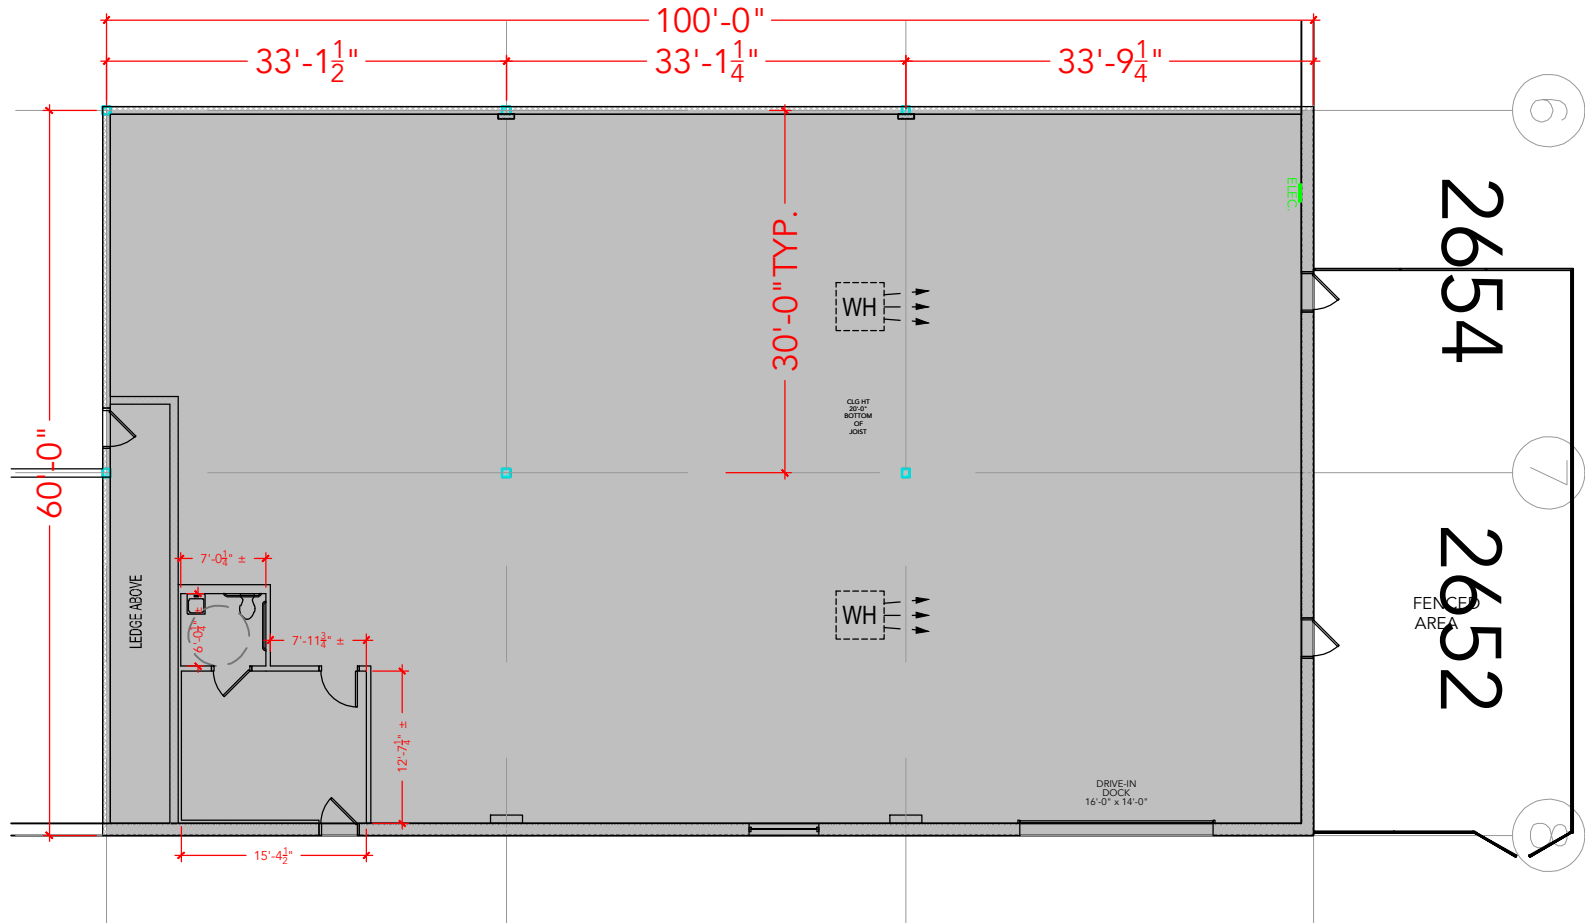

Key Plan

**TOTAL SF AVAILABLE - 6,000 SF**

OFFICE - 0,000 SF

WAREHOUSE - 6,000 SF

[Click to access CADD file](#)

Floor Plan