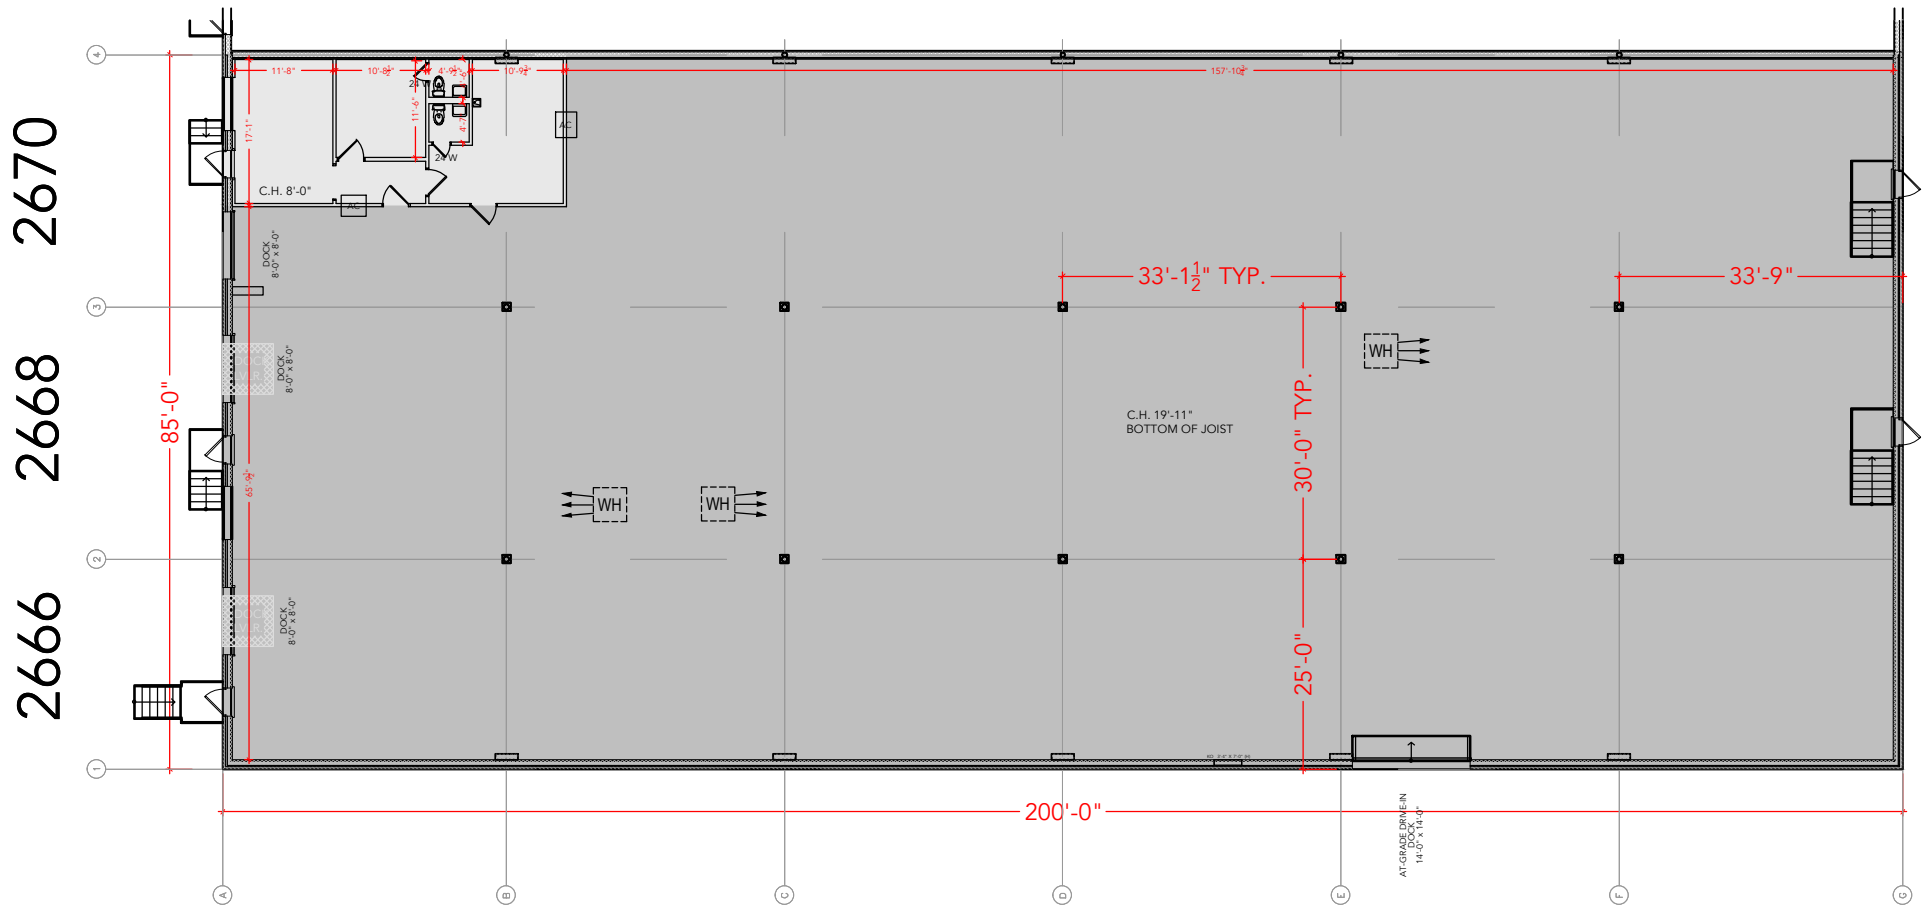

Key Plan

TOTAL SF AVAILABLE - 17,000 SF

OFFICE - 727 SF

WAREHOUSE - 16,273 SF

[Click to access CADD file](#)

Floor Plan