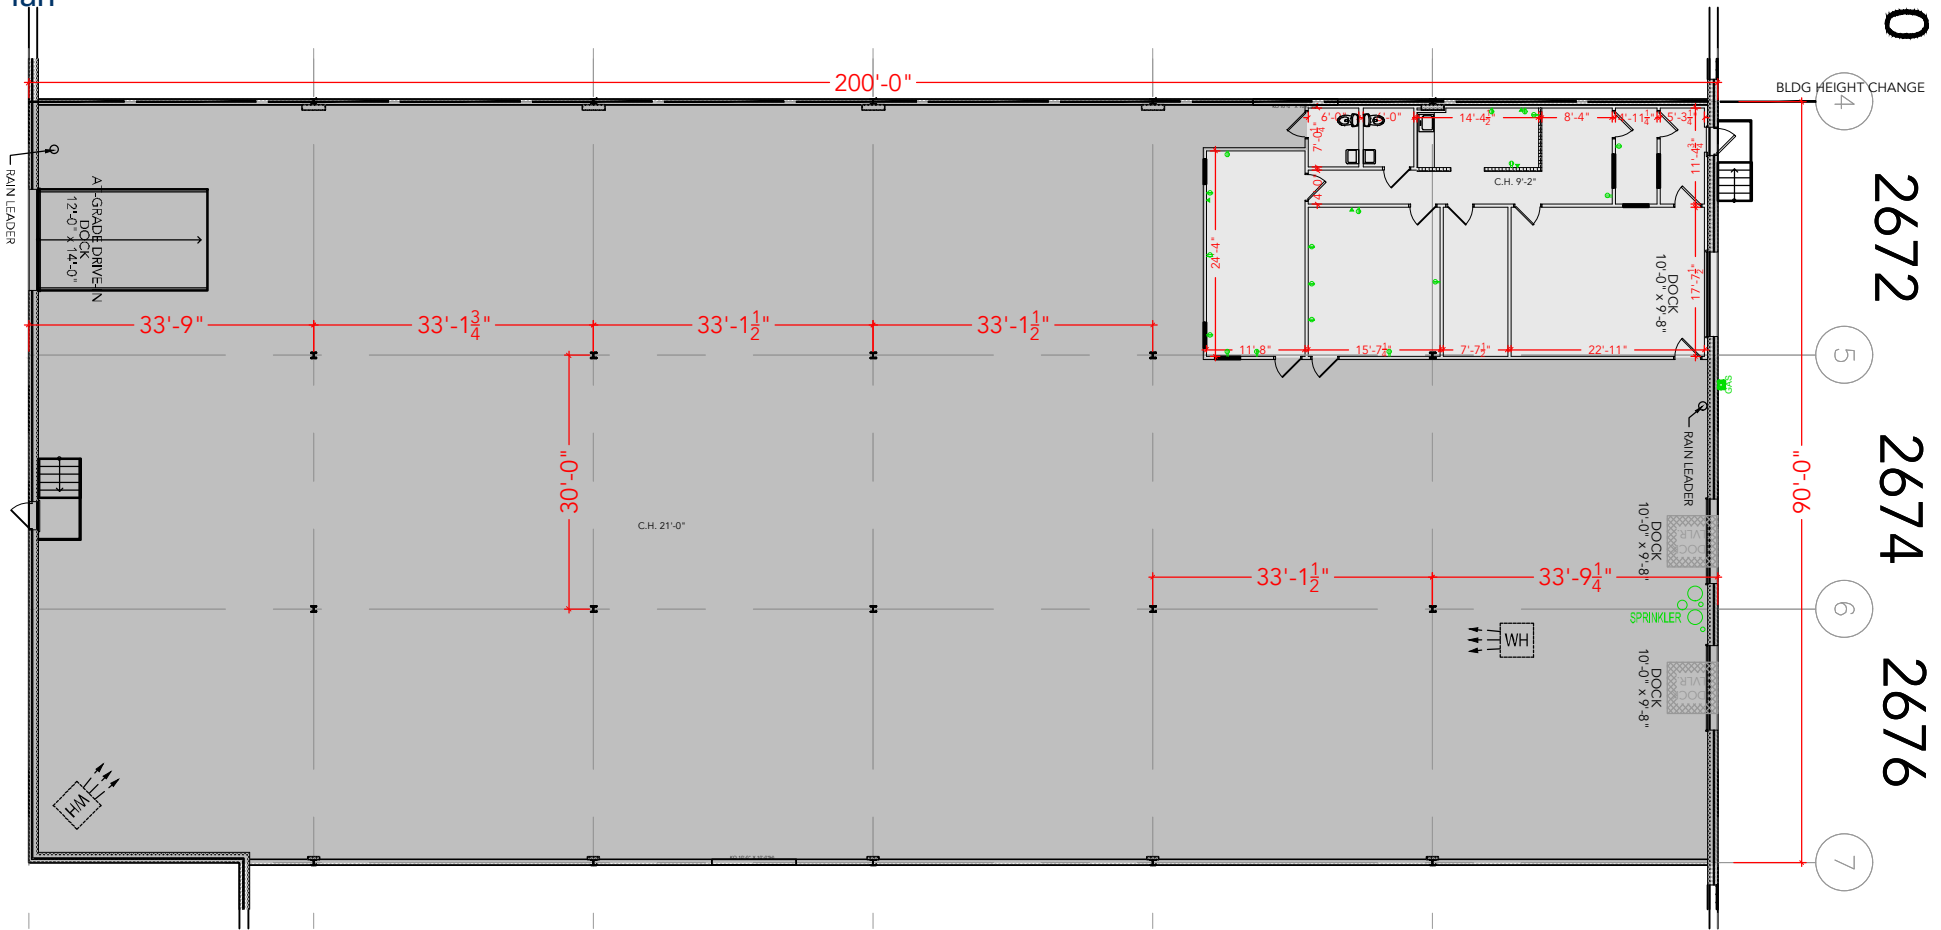

TOTAL SF AVAILABLE - 18,000 SF

OFFICE - 2,013 SF
WAREHOUSE - 15,987 SF

[Click to access 3D model](#)

Key Plan

Floor Plan