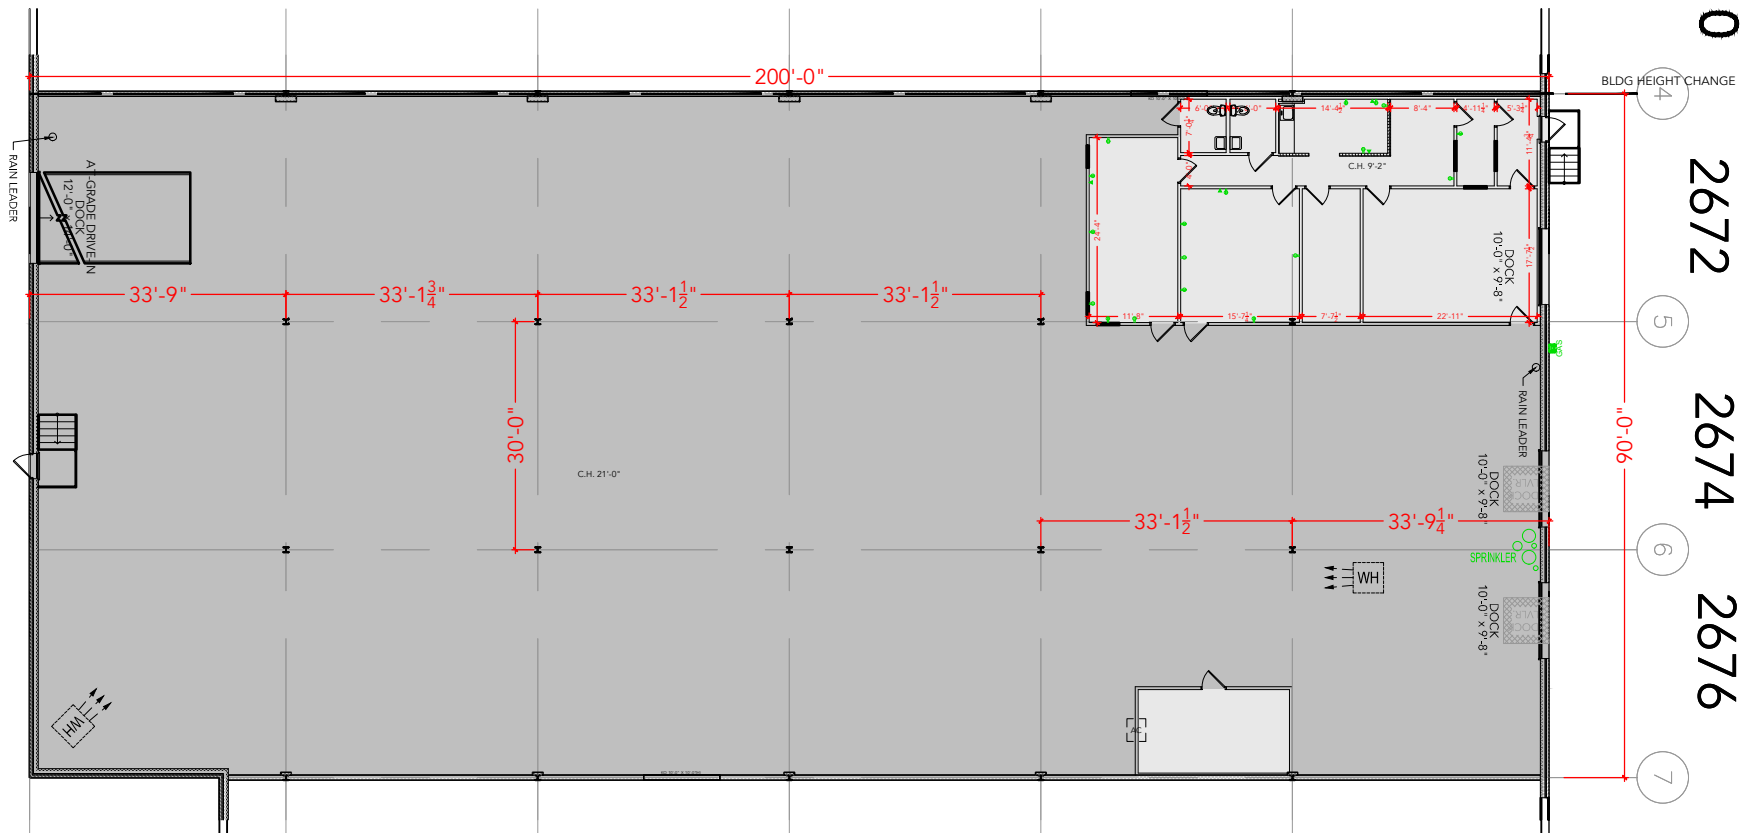

Key Plan

TOTAL SF AVAILABLE - 18,000 SF

OFFICE - 2,013 SF
WAREHOUSE - 15,987 SF

[Click to access 3D model](#)

Floor Plan