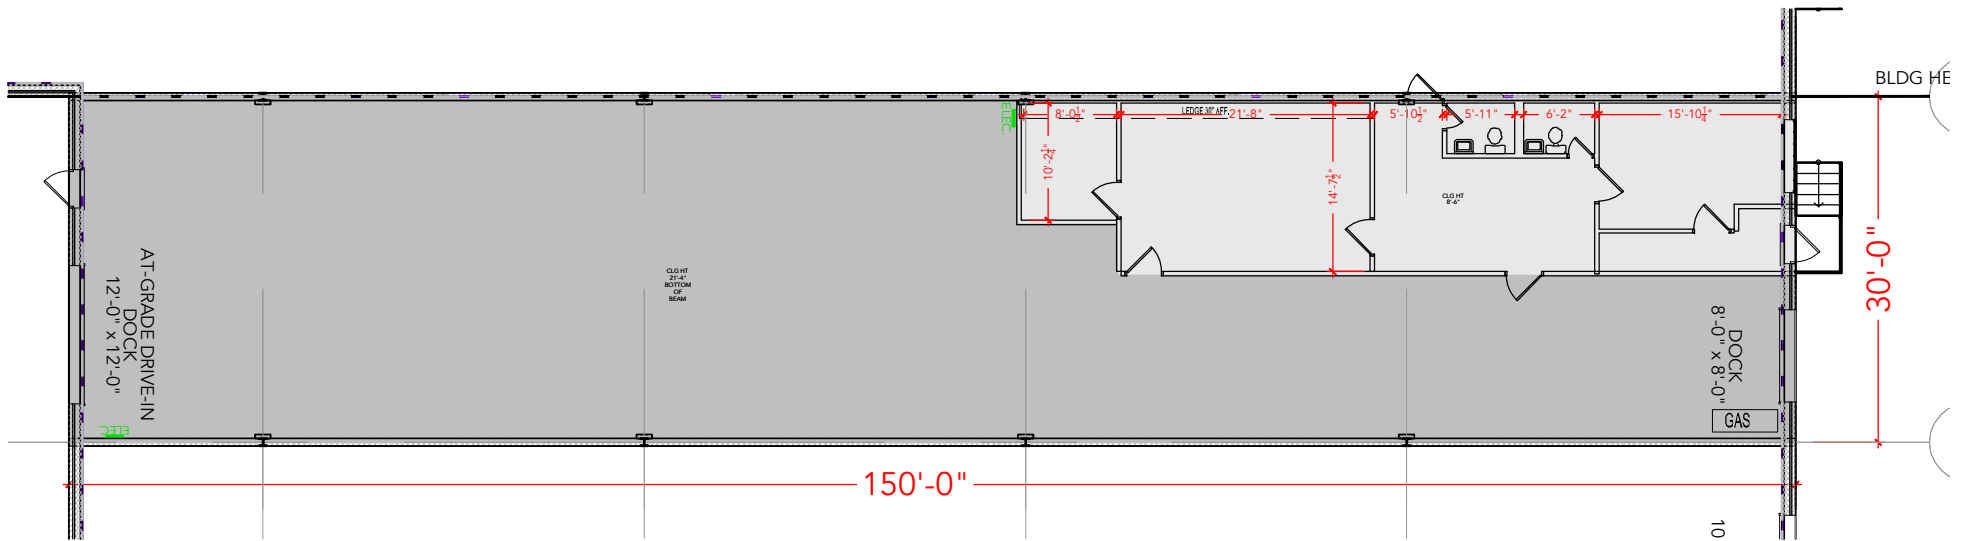

Key Plan

TOTAL SF AVAILABLE - 4,500 SF

OFFICE - 1,000 SF

WAREHOUSE - 3,500 SF

[Click to access 3D model](#)

Floor Plan