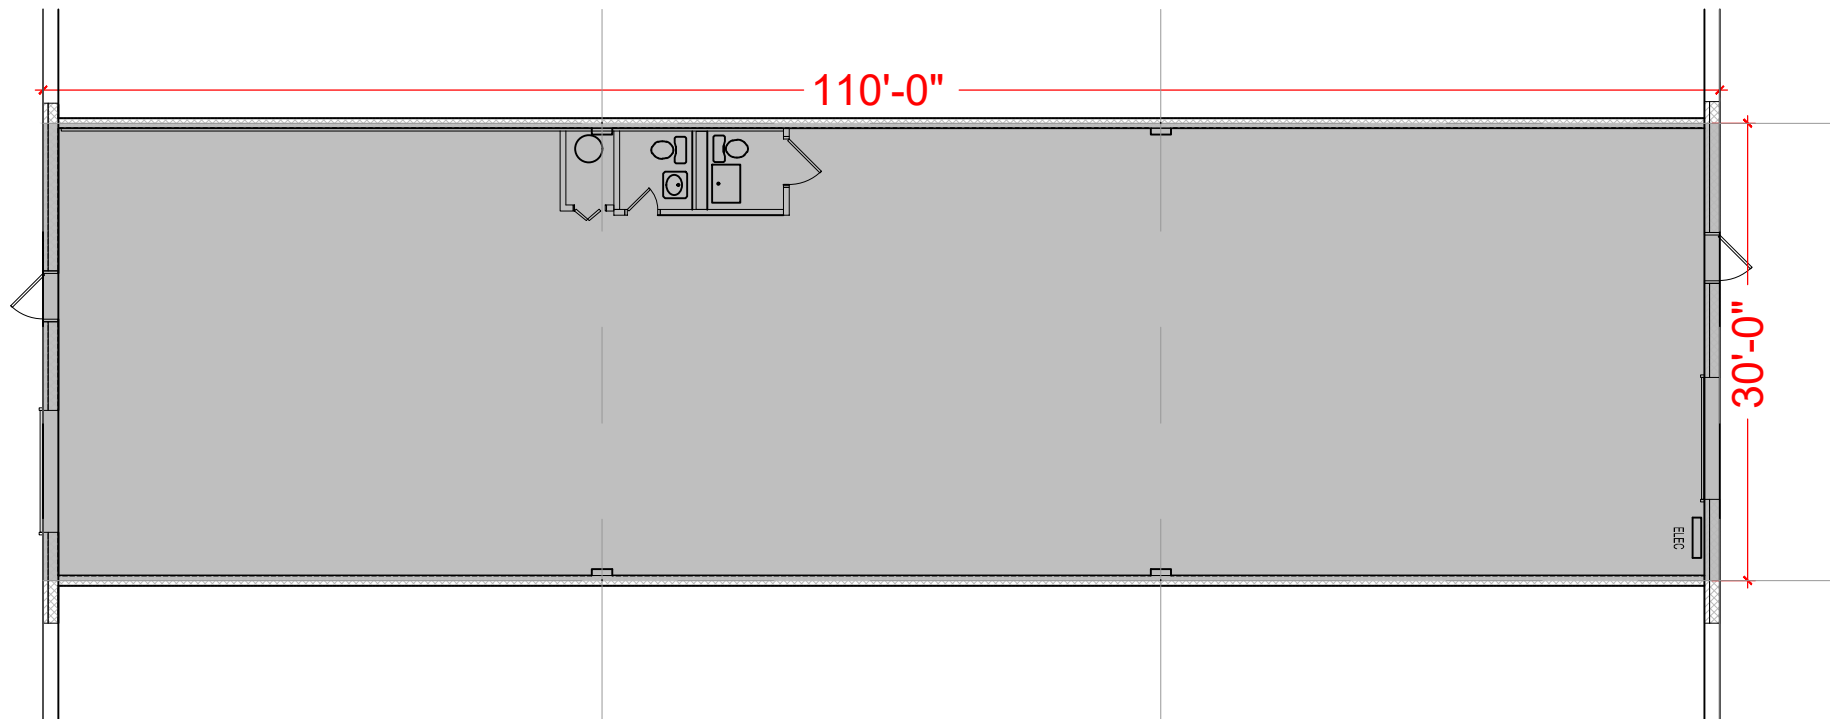

TOTAL SF AVAILABLE - 3,300 SF

OFFICE - 0,000 SF

WAREHOUSE - 0,000 SF

[Click to access 3D model](#)

Key Plan

Floor Plan