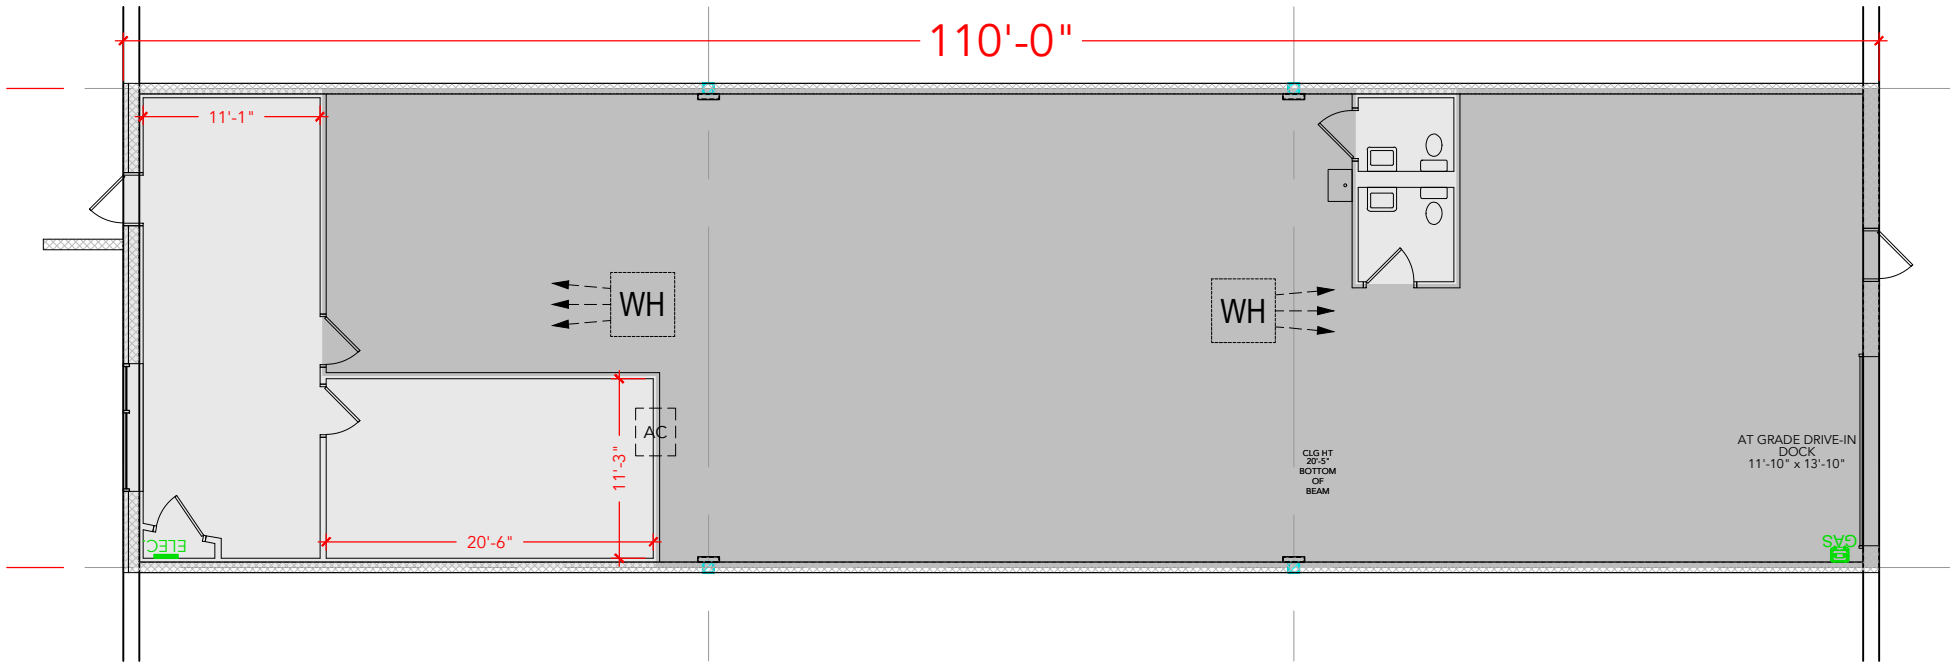

TOTAL SF AVAILABLE - 3,300 SF

OFFICE - 705 SF

WAREHOUSE SF - 2,595 SF

[Click to access 3D model](#)

Key Plan

Floor Plan