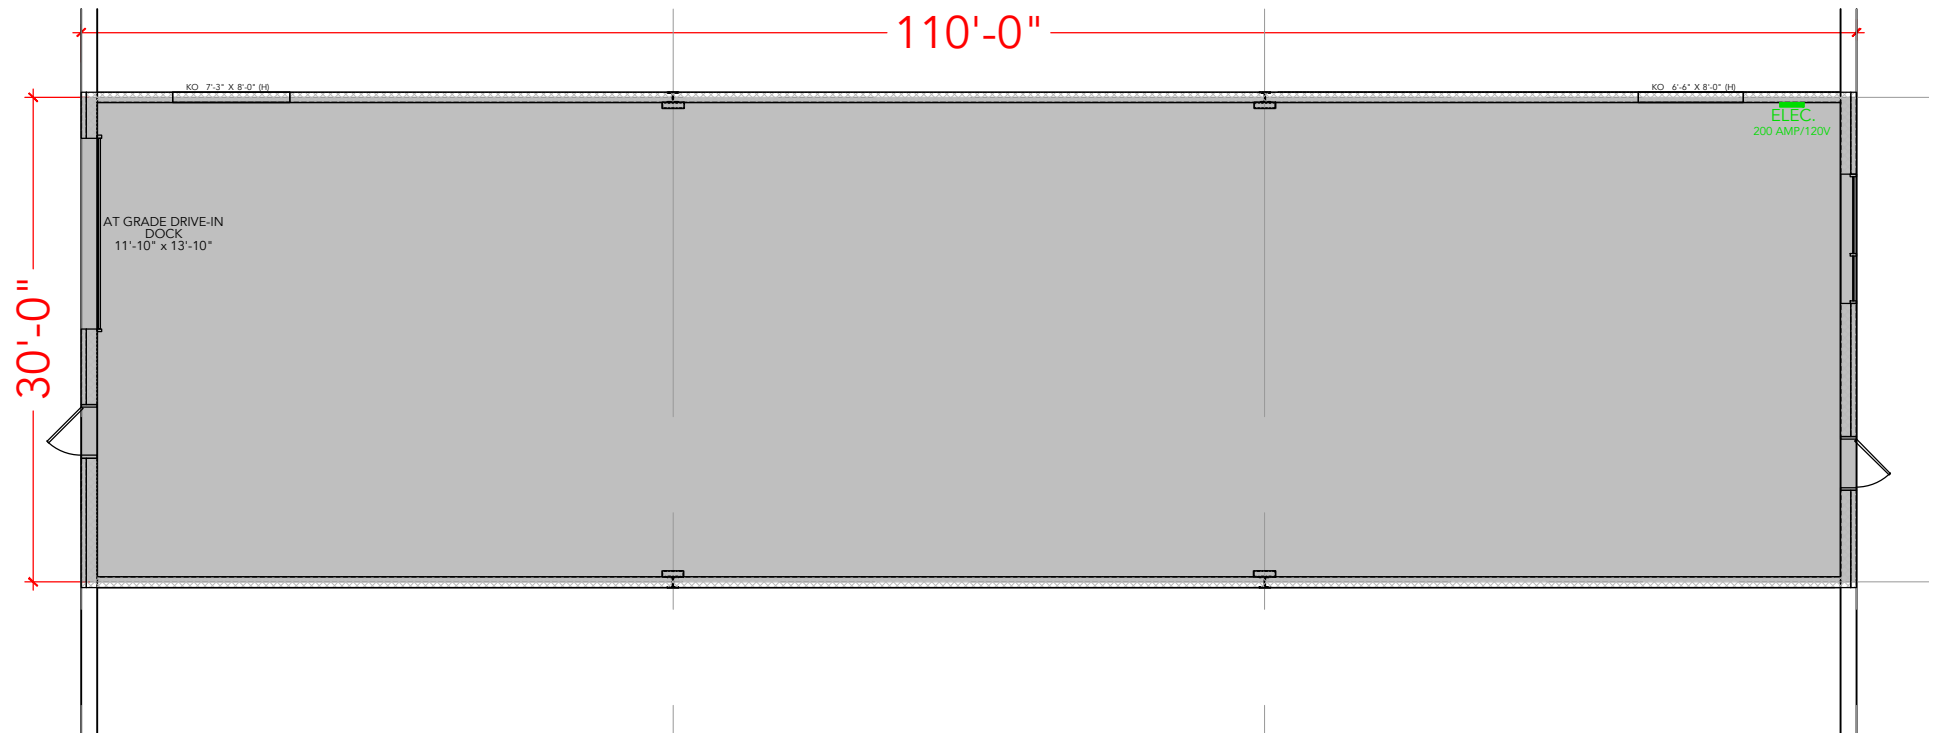

**TOTAL SF AVAILABLE - 3,300 SF**

**OFFICE - 0,000 SF**

**WAREHOUSE - 3,300 SF**

[Click to access 3D model](#)

Key Plan

## Floor Plan