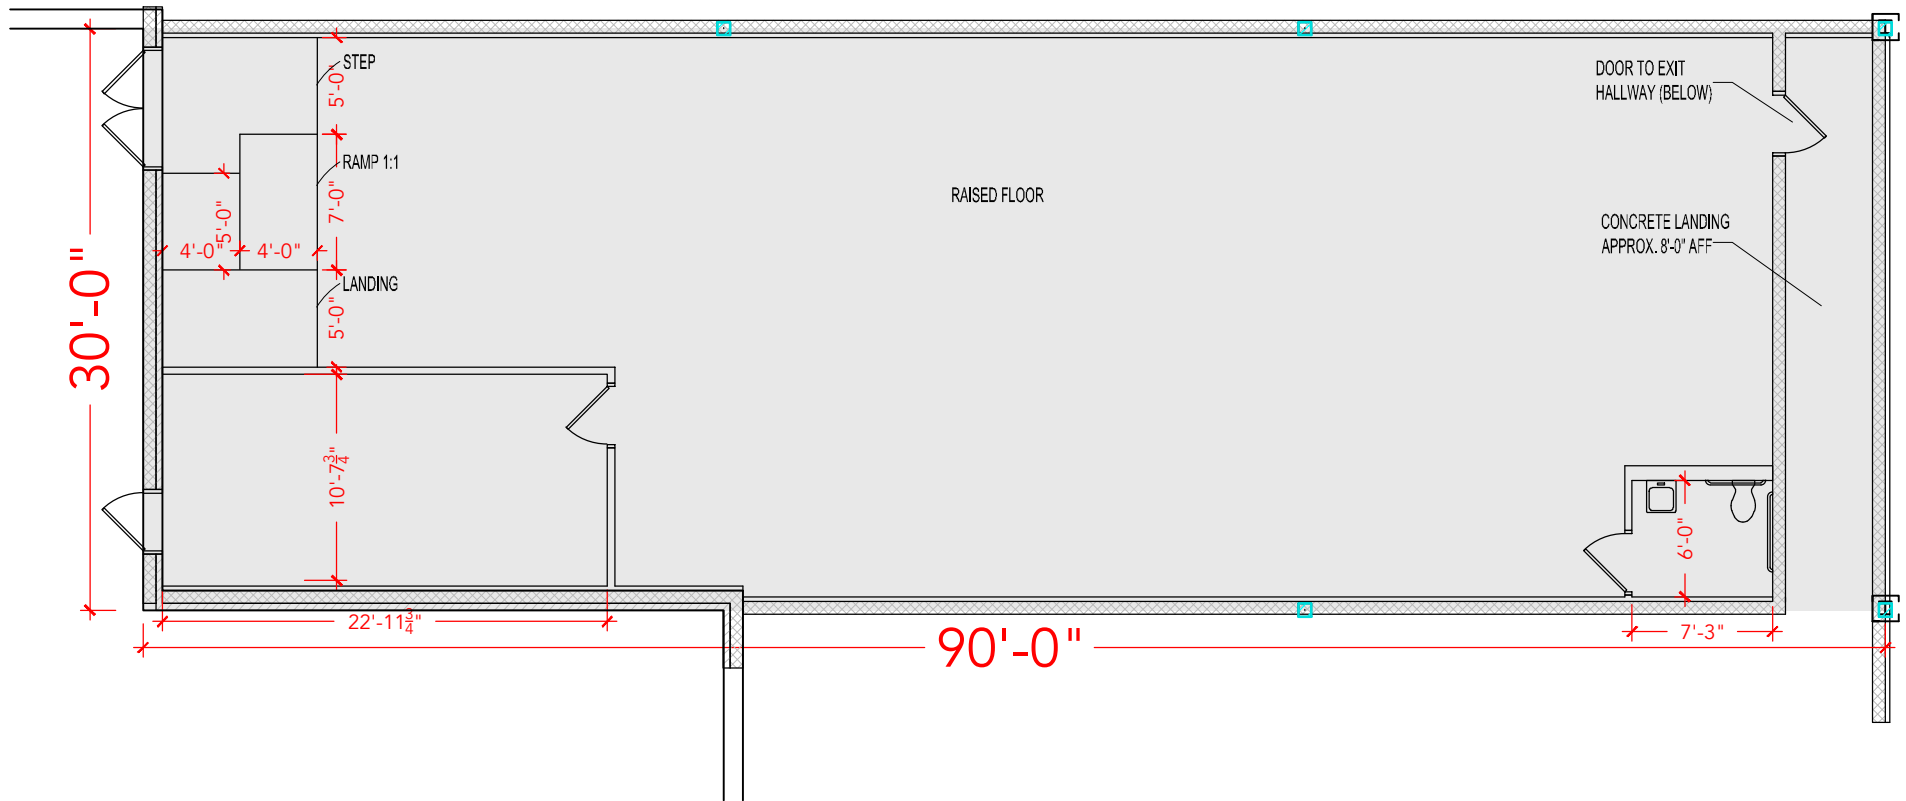

TOTAL SF AVAILABLE - 2,700 SF

OFFICE - 2,700 SF

WAREHOUSE - 0,000 SF

[Click to access 3D model](#)

Key Plan

Floor Plan