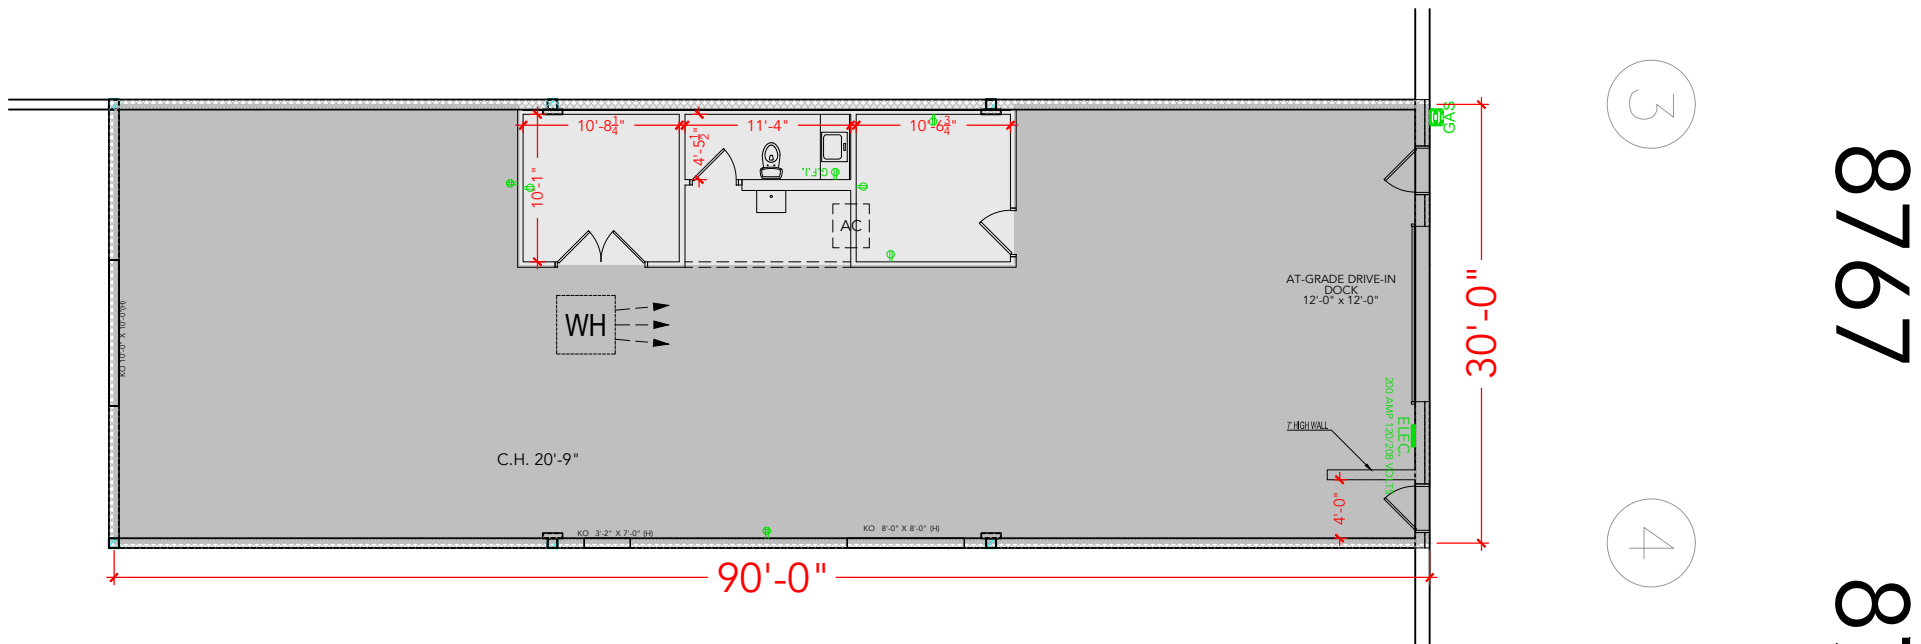

TOTAL SF AVAILABLE - 2,700 SF

OFFICE - 369 SF

WAREHOUSE SF - 2,331 SF

[Click to access 3D model](#)

Key Plan

Floor Plan