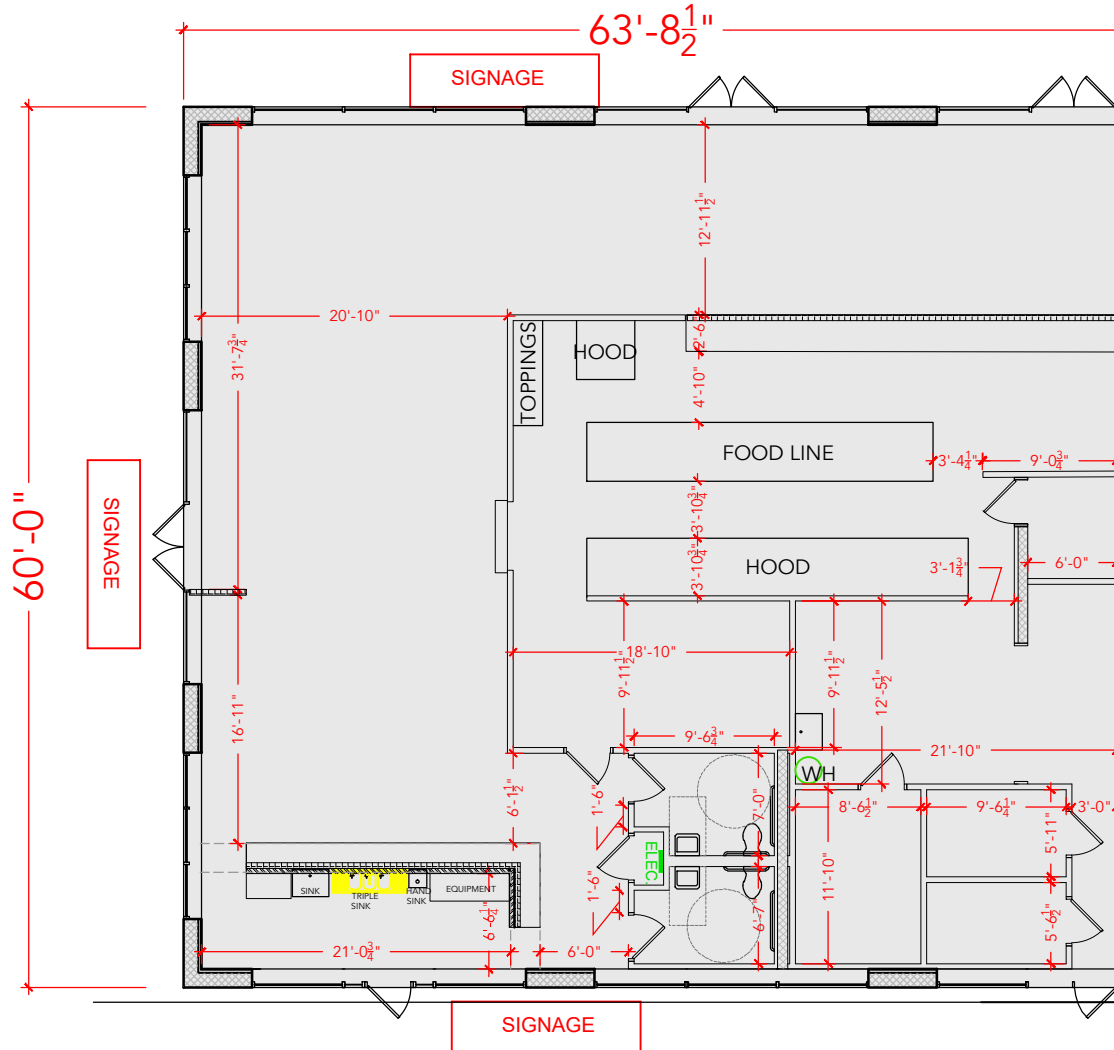

TOTAL SF AVAILABLE 3,874 RSF

Key Plan

[Click to access 3D model](#)

Floor Plan