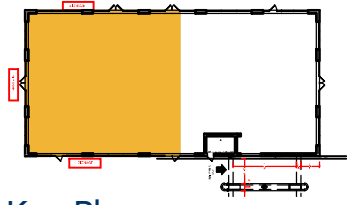

TOTAL SF AVAILABLE 3,874 RSF

Key Plan

[Click to access 3D model](#)

Floor Plan