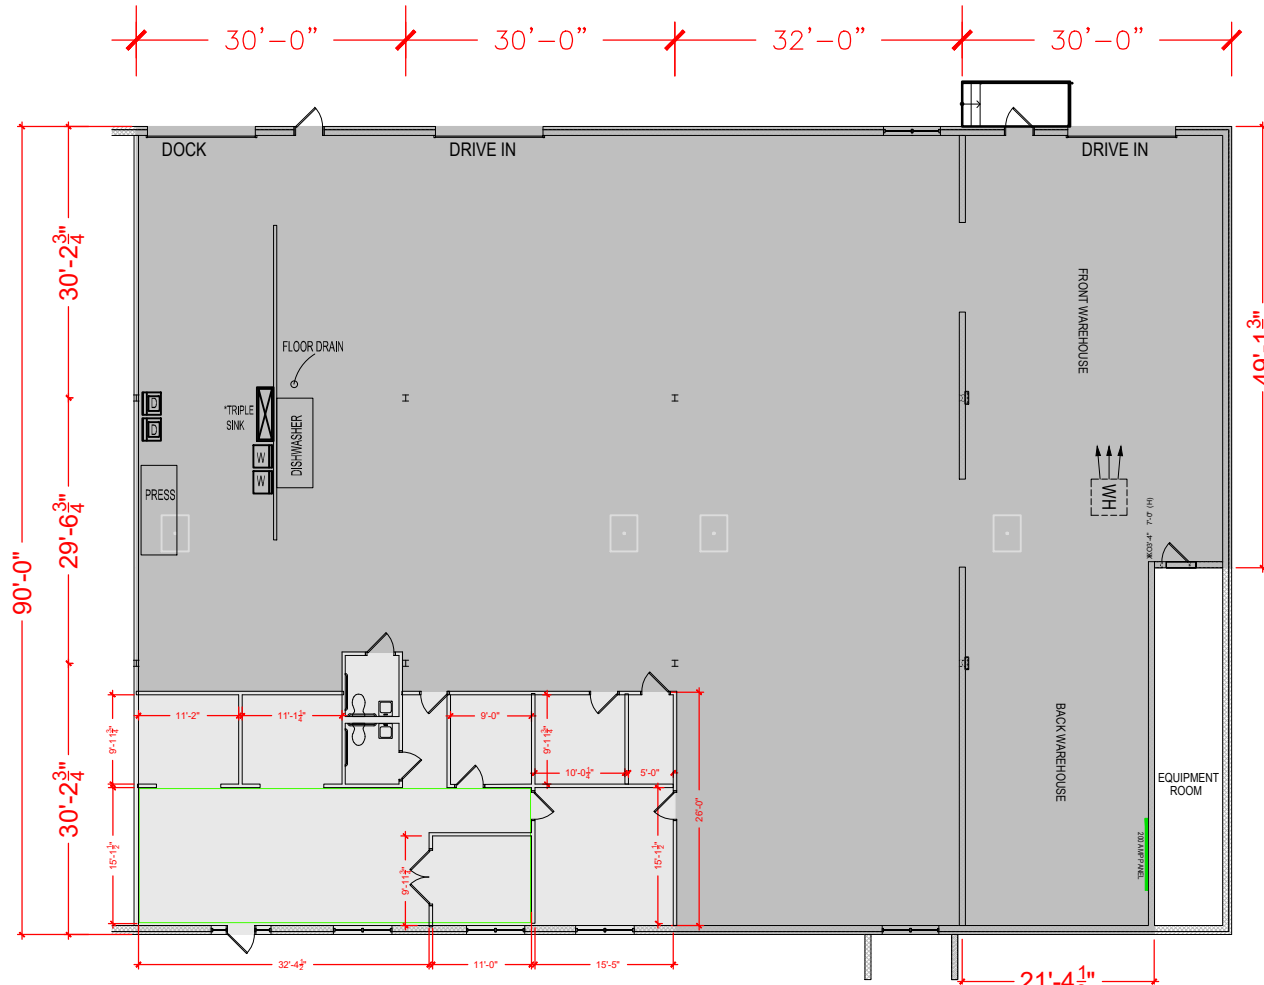

TOTAL SF AVAILABLE - 10,629 SF

OFFICE - 1,643 SF

WAREHOUSE SF - 8,986 SF

[Click to access 3D model](#)

Key Plan

Floor Plan