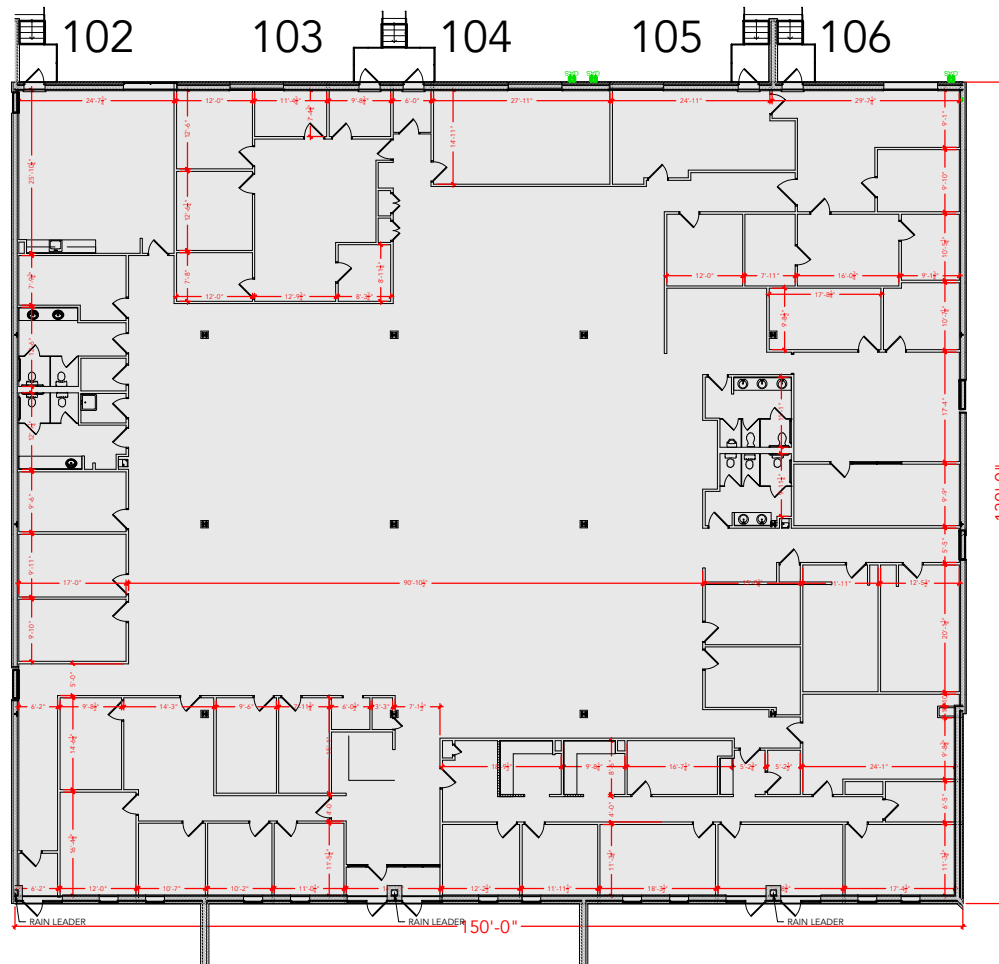

**TOTAL SF AVAILABLE -19,500 SF**

OFFICE - 19,500 SF

WAREHOUSE SF - 0,000 SF

[Click to access 3D model](#)

Key Plan

Floor Plan