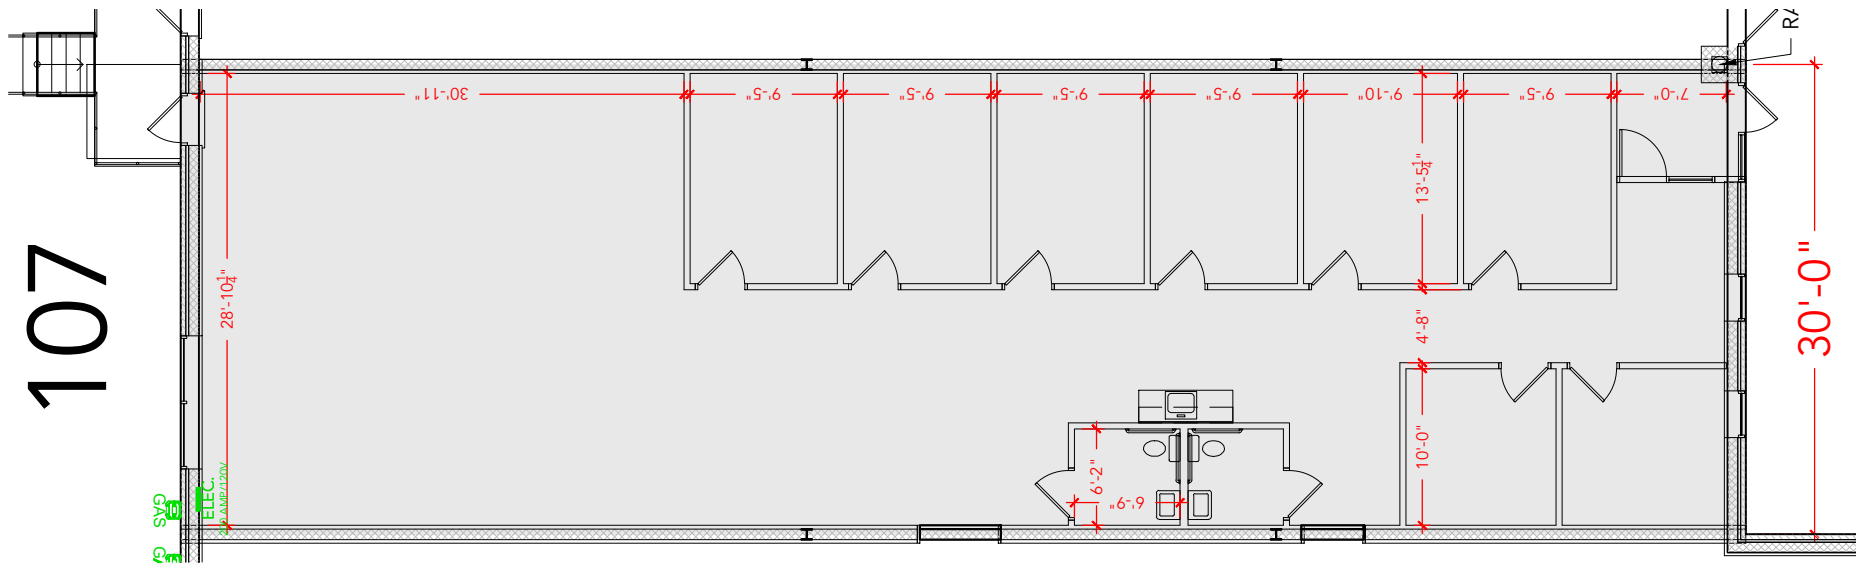

TOTAL SF AVAILABLE -3,000 SF

OFFICE - 3,000 SF

WAREHOUSE SF - 0,000 SF

[Click to access 3D model](#)

Key Plan

Floor Plan