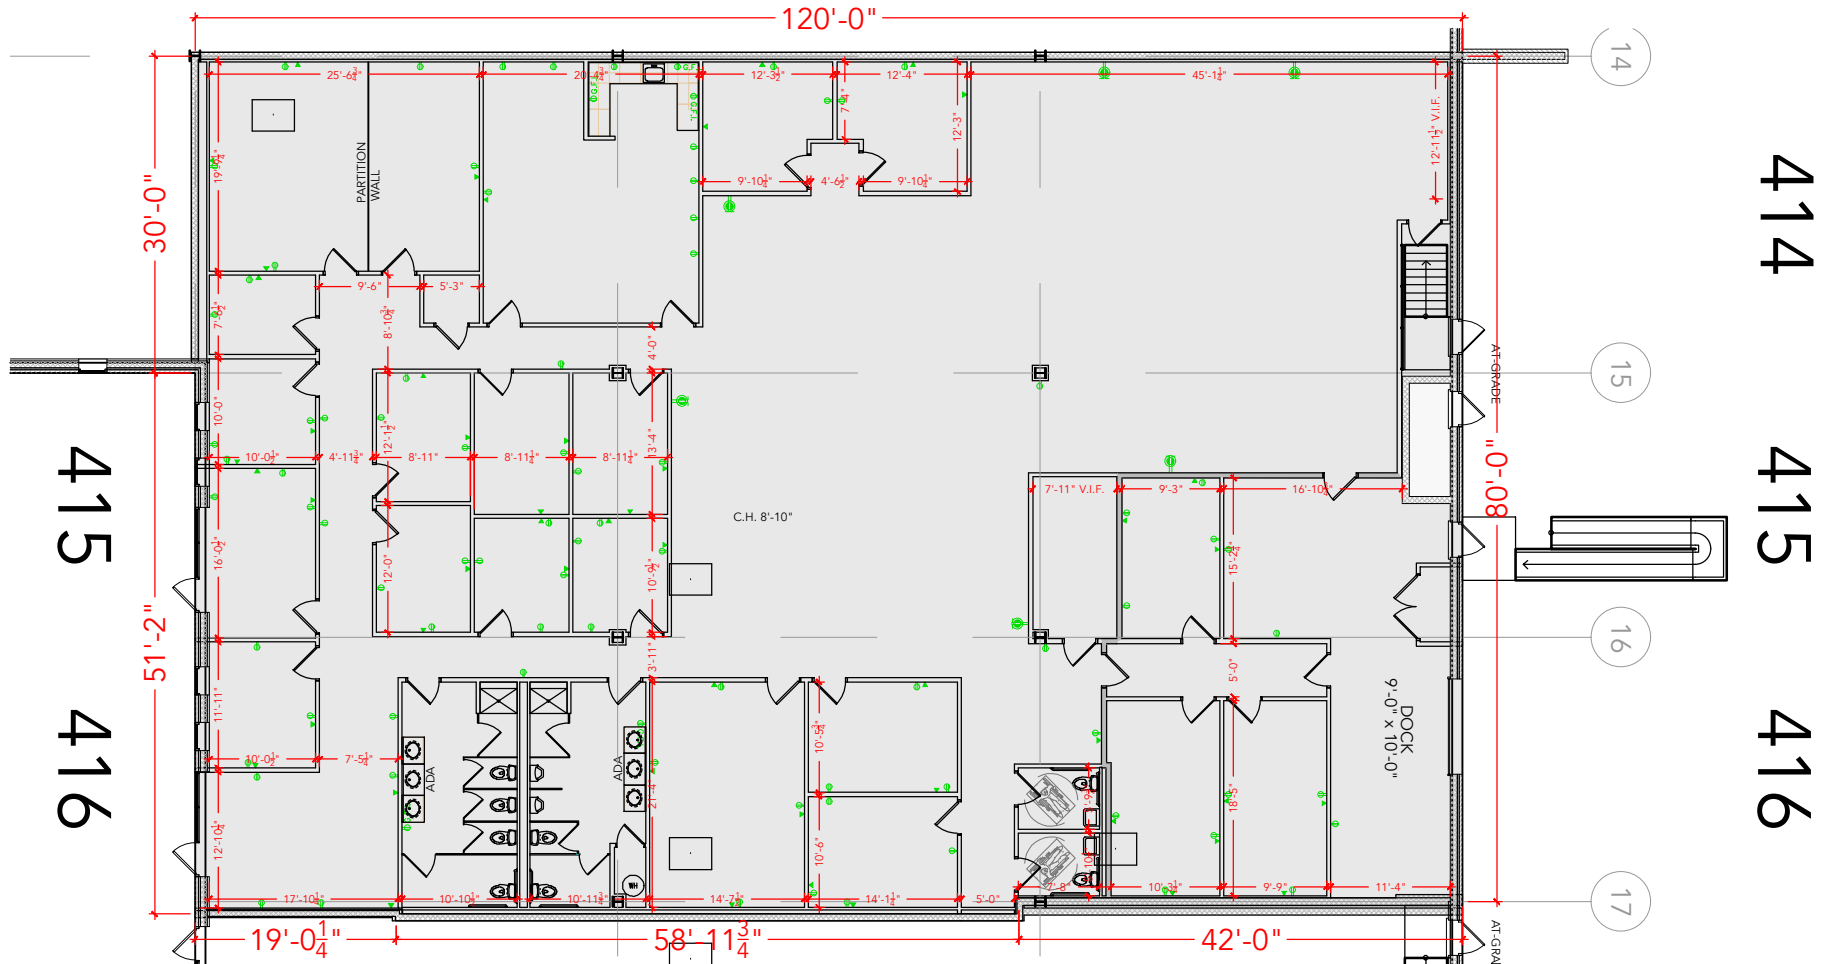

TOTAL SF AVAILABLE - 9,678 SF

OFFICE - 9,678 SF

WAREHOUSE - 0,000 SF

[Click to access 3D model](#)

Key Plan

Floor Plan